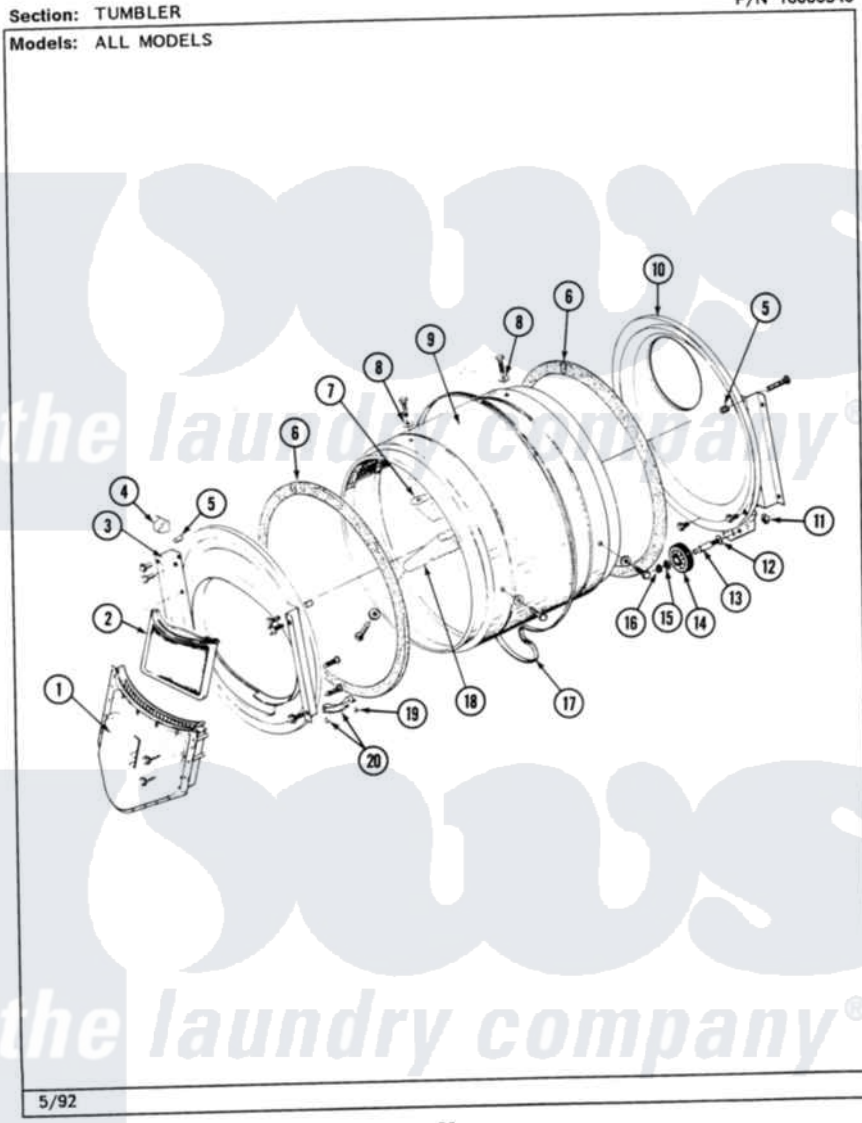

Maytag MDE26CTAEW 07 - TUMBLER

P/N 16000340

26

Maytag [Commercial Maytag MDE26CTAEW Dryer Parts](#) Parts Diagram 07 - TUMBLER
Click on the part number to view part

Item	Original Part Number	Replaced By	Status	Part Description
001	Y307112	33001016		Outlet Duct Assembly
"	Y314110	33002917		Screw, No.10-16
002	307108	33002970		Lint Filte
003	307109	33001179		Front, Tumbler
"	Y313561			Screw---NA
"	NLA		Not Available	SCREW
"	Y310632	1163839		Screw
004	Y310376			Clip, Door Switch Harness
005	NLA		Not Available	COVER, THREAD
006	314820			Seal, Tumbler
007	314803	33001012		Baffle
"	Y310759			Screw, Tumbler Baffles
008	314158			Washer, Baffle To Tumbler
009	306663		Not Available	TUMBLER W/BAFFLES
"	314802		Not Available	TUMBLER W/OUT BAFFLES
010	211294	90767		Screw, 8A X 3/8 HeX Washer Head Tapping

"	Y307114	33001178	Back, Tumbler
"	Y308544	33001178	Back, Tumbler
011	312538	33001443	Nut, Hex
012	Y313347	312535	Washer, Vault Mounting Brk.
013	Y312948	6-3129480	Shaft- Tumbler
014	Y303373	12001541	Drum Roller/Washer Assembly--W
015	312535		Washer, Vault Mounting Brk.
016	410233	9703438	Ring-Retrn
017	Y312959		Poly "V" Belt For Tumbler
018	314804	33001004	Baffle, Tall
"	Y310759		Screw, Tumbler Baffles
019	210720		Rivet, Bearing To Tumbler Fmt
020	306508		Tumbler Bearing Kit ---W