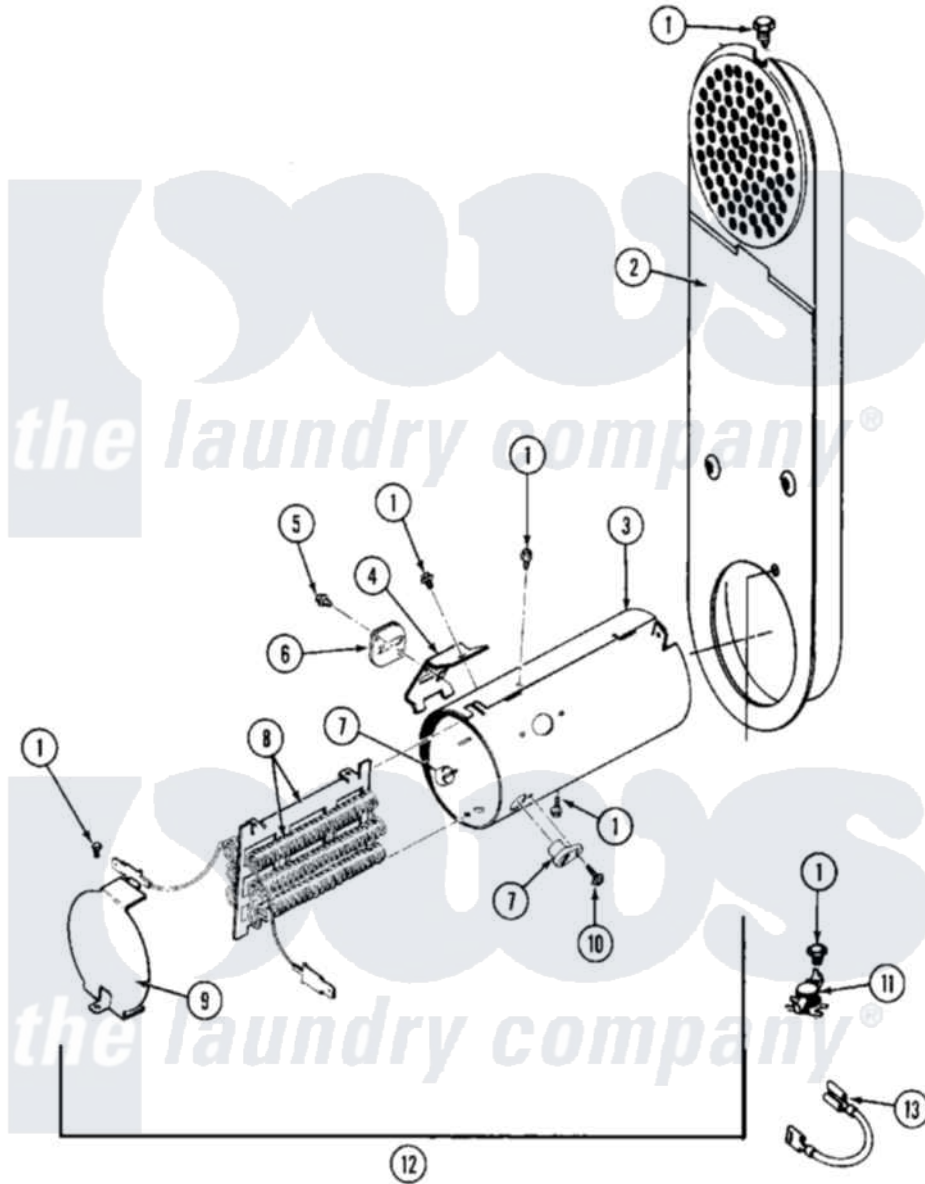

Maytag MDE26CTAEW 11 - HEATER (A0 SERIES)

Maytag Commercial Maytag MDE26CTAEW Dryer Parts Parts Diagram 11 - HEATER (A0 SERIES)
 Click on the part number to view part

Item	Original Part Number	Replaced By	Status	Part Description
001	Y303881			Clip And Insulator Assembly
002	307471			Heater Assembly Complete
003	Y313576			Heater Chamber, Bottom
004	Y313575		Not Available	HEATER CHAMBER, TOP
005	Y312890			Retainer, Heater Chamber
006	Y304837	W10116793		Element
007	304124		Not Available	HEATER SHIELD
008	311484	112432		Nut
009	303396			Thermostat, Hi-Limit
010	NLA		Not Available	INLET DUCT ASSY.
011	Y313270			Insulator For Heater Elemen
012	Y304693			Jumper Wire
013	315046			MOUNTING BRACKET
014	211294	90767		Screw, 8A X 3/8 HeX Washer Head Tapping
015	NLA		Not Available	SCREW
016	Y304596			Terminal Insulator Assembly

017 [307473](#)

Fuse, Thermal

018 [311093](#)

Washer, Terminal Connection

019 [210745](#)

Wire Terminal