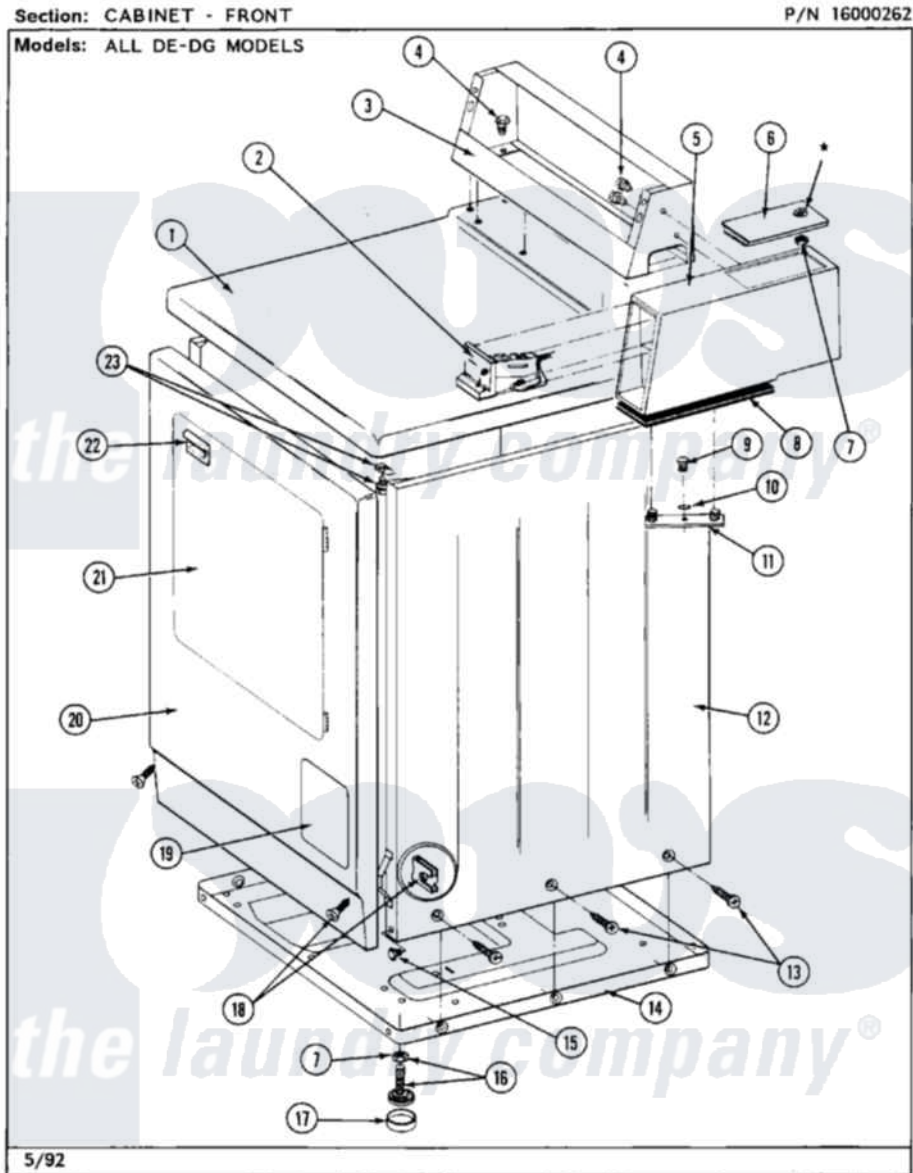

Maytag MDE26DAACG 03 - CABINET-FRONT

6

Maytag [Commercial Maytag MDE26DAACG Dryer Parts](#) Parts Diagram 03 - CABINET-FRONT
 Click on the part number to view part

Item	Original Part Number	Replaced By	Status	Part Description
001	307105		Not Available	COVER, TOP ASSY. (WHT)
"	NLA		Not Available	(ALM)
002	NLA		Not Available	COIN DROP ASSY.
003	NLA		Not Available	CONTROL COVER (WHT)
004	212276	W10116760		Screw
005	207940	22001407		Case, Coin Slide
"	207940L	22001408		(ALM)
"	NLA		Not Available	(HVST WHEAT)
006	203188		Not Available	TIMER ACCESS DOOR (WHT)
"	203188L		Not Available	ACCESS DOOR-ALMOND
"	203188M		Not Available	ACCESS DOOR-HARVEST WHEAT
007	Y052740	62739		Nut, Lock
008	214660			Gasket, Control Center
009	211294	90767		Screw, 8A X 3/8 HeX Washer Head Tapping

010	910309		Washer, Mounting Strap
011	NLA	Not Available	MTG. STRAP---NA
012	NLA	Not Available	CABINET (WHT)
013	213007		Xfor Cabinet See Cabinet, Back
014	Y303361	Not Available	BASE ASSY. (UPPER & LOWER)
015	Y310632	1163839	Screw
016	Y305086		Adjustable Leg And Nut
017	Y314137		Foot, Rubber
018	204439		Screw And Fstner Assembly
019	NLA	Not Available	PART NOT USED
020	NLA	Not Available	FRONT PANEL ASSY. (WHT)
021	308061	Not Available	DOOR ASSY. COMPLETE (WHT)
"	NLA	Not Available	(ALM)
022	314946		Handle White
"	314972		Handle Door ALM
"	NLA	Not Available	(HVST WHEAT)
023	204445		Screw And Fastener Assembly