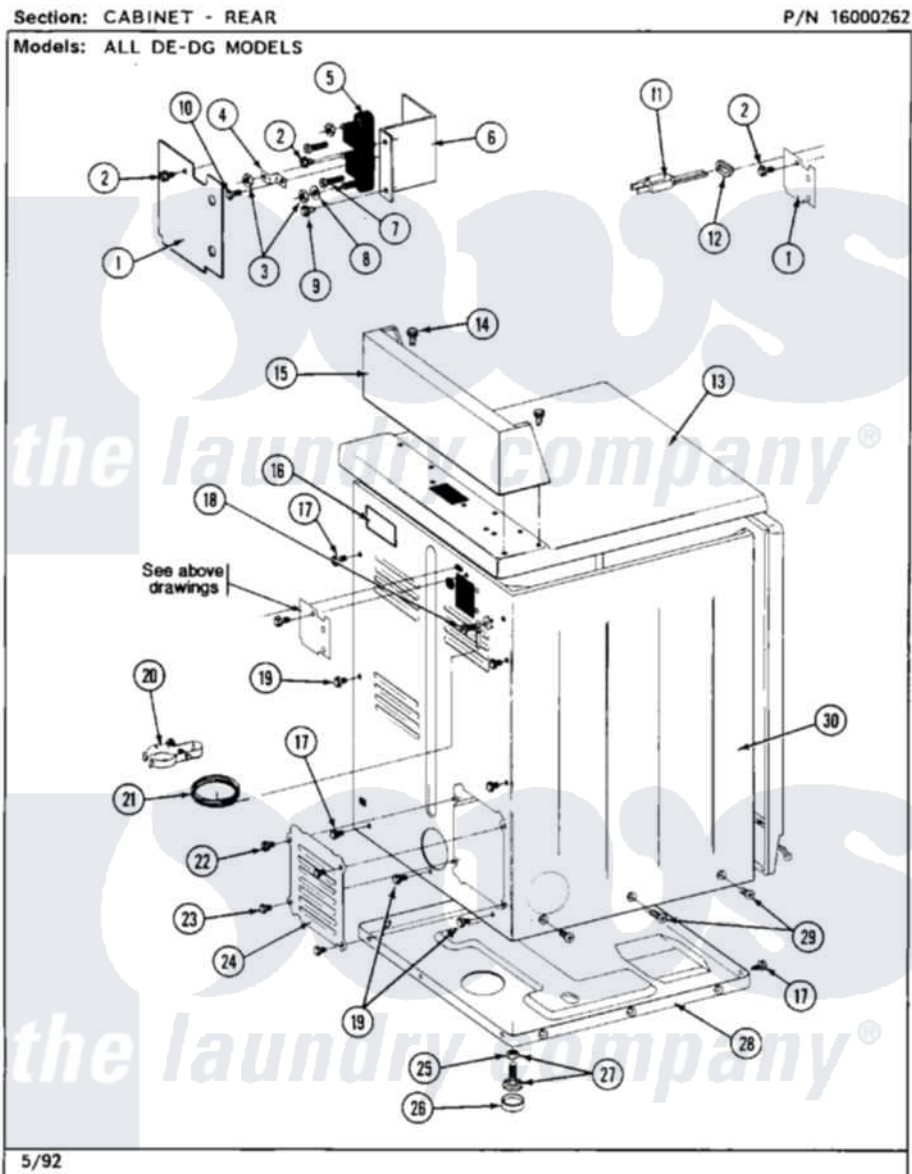

Maytag MDE26DAACG 04 - CABINET-REAR

8

Maytag [Commercial Maytag MDE26DAACG Dryer Parts](#) Parts Diagram 04 - CABINET-REAR
 Click on the part number to view part

Item	Original Part Number	Replaced By	Status	Part Description
001	Y312905		Not Available	COVER, TERMINAL
002	Y313561			Screw----NA
003	311484	112432		Nut
004	Y312184			Strap, Grounding
005	400008			Block, Terminal
006	Y312904			Bracket, Terminal Block
007	Y312209	W10001200		Screw
008	Y311270			Washer, Terminal Block
009	Y310632	1163839		Screw
010	Y311423	489483		Screw 10-32 X 1/2
011	W10124350		Not Available	NOT REQUIRED PART OR SEE NOTE
012	W10124350		Not Available	NOT REQUIRED PART OR SEE NOTE
013	307105		Not Available	COVER, TOP ASSY. (WHT)
"	NLA		Not Available	(ALM)
014	212276	W10116760		Screw

015	307105		Not Available	COVER, TOP ASSY. (WHT)
"	NLA		Not Available	(ALM)
016	214519			LABEL, ELECTRICAL INSTR. PART NOT USED-GAS MODELS ONLY
017	Y313561			Screw---NA
018	NLA		Not Available	SCREW & WASHER ASSY.
019	Y310632	1163839		Screw
020	301548			Clamp, Ground Wire
021	311155			Ground Wire And Clamp
022	Y313559			Screw
023	211294	90767		Screw, 8A X 3/8 HeX Washer Head Tapping
024	Y312951		Not Available	ACCESS COVER, BACK
025	Y052740	62739		Nut, Lock
026	Y314137			Foot, Rubber
027	Y305086			Adjustable Leg And Nut
028	Y303361		Not Available	BASE ASSY. (UPPER & LOWER)
029	213007			Xfor Cabinet See Cabinet, Back
030	NLA		Not Available	CABINET (WHT)