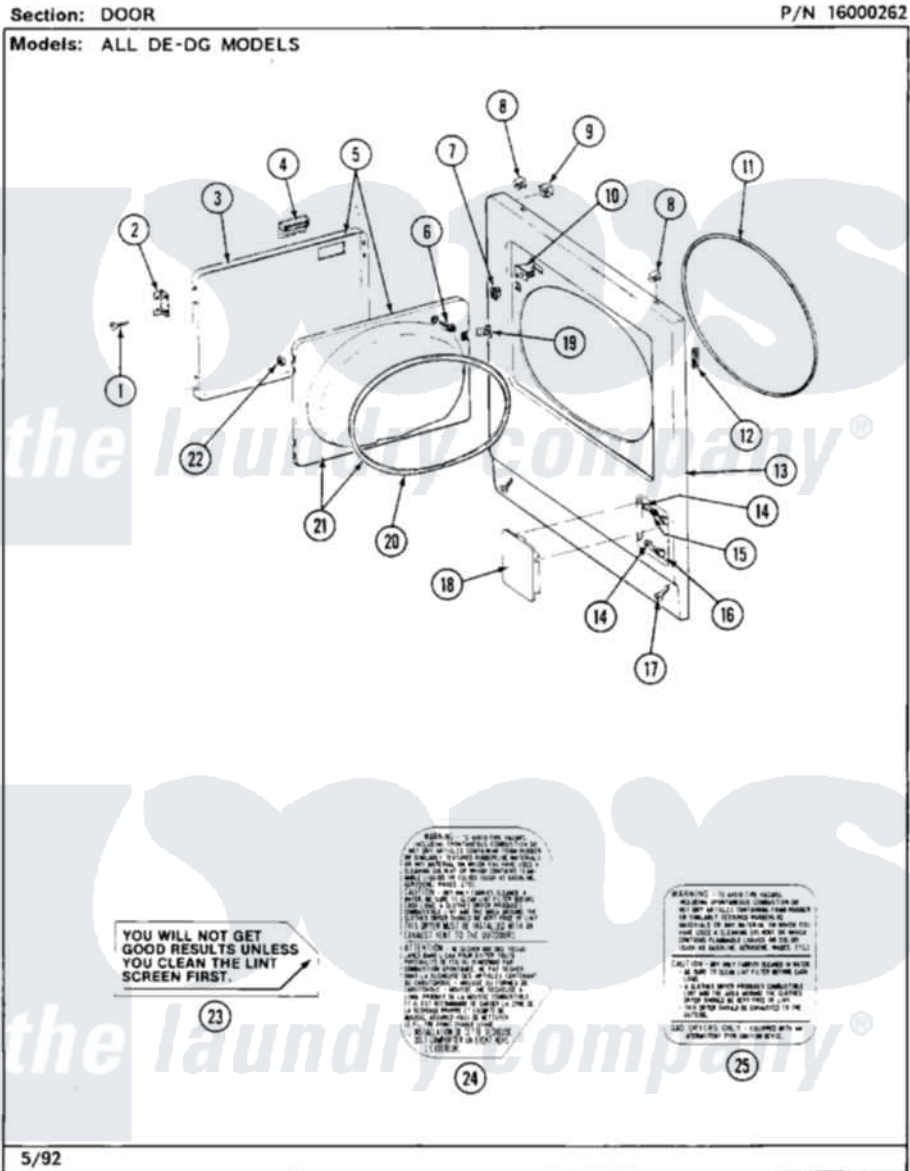

# Maytag MDE26DAACG 05 - DOOR

10

Maytag [Commercial Maytag MDE26DAACG Dryer Parts](#) Parts Diagram 05 - DOOR

[Click on the part number to view part](#)

Item	Original Part Number	Replaced By	Status	Part Description
001	<a href="#">Y314062</a>			Screw, Door Hinge And Panel
002	307099	<a href="#">33001230</a>		Hinge, Door
003	<a href="#">314966</a>			Panel, Outer
"	NLA		Not Available	(ALM)
004	<a href="#">314946</a>			Handle White
"	<a href="#">314972</a>			Handle Door ALM
"	NLA		Not Available	(HVST WHEAT)
005	NLA		Not Available	(ALM)
"	Y307111		Not Available	DOOR ASSY. COMPLETE (WHT)
006	312960	<a href="#">489355</a>		Screw, 8 X 1/2
007	<a href="#">306436</a>			Door Latch Kit--W
008	212982	<a href="#">22001650</a>		Fastener, Spring
009	<a href="#">Y310376</a>			Clip, Door Switch Harness
010	<a href="#">Y305753</a>	<a href="#">W10169313</a>		Switch-Dor
011	<a href="#">314937</a>			Seal, Front Panel
012	<a href="#">Y313907</a>			Fastener, Twin

013	NLA		Not Available	PANEL, FRONT (WHT)
014	W10124350		Not Available	NOT REQUIRED PART OR SEE NOTE
015	W10124350		Not Available	NOT REQUIRED PART OR SEE NOTE
016	W10124350		Not Available	NOT REQUIRED PART OR SEE NOTE
017	W10124350		Not Available	NOT REQUIRED PART OR SEE NOTE
018	W10124350		Not Available	NOT REQUIRED PART OR SEE NOTE
019	314936	<a href="#">33001305</a>		Strike, Door
020	314935	<a href="#">33001192</a>		Seal, Door
021	307098		Not Available	DOOR, INNER (W/SEAL)
022	<a href="#">Y313910</a>			Clip, Door Liner To Outer Panel
023	<a href="#">Y313340</a>			LABEL, LINT SCREEN INSTRUCTION
024	314941		Not Available	LABEL, INSTRUCTION
025	NLA		Not Available	LABEL, INSTRUCTION (CANADA)