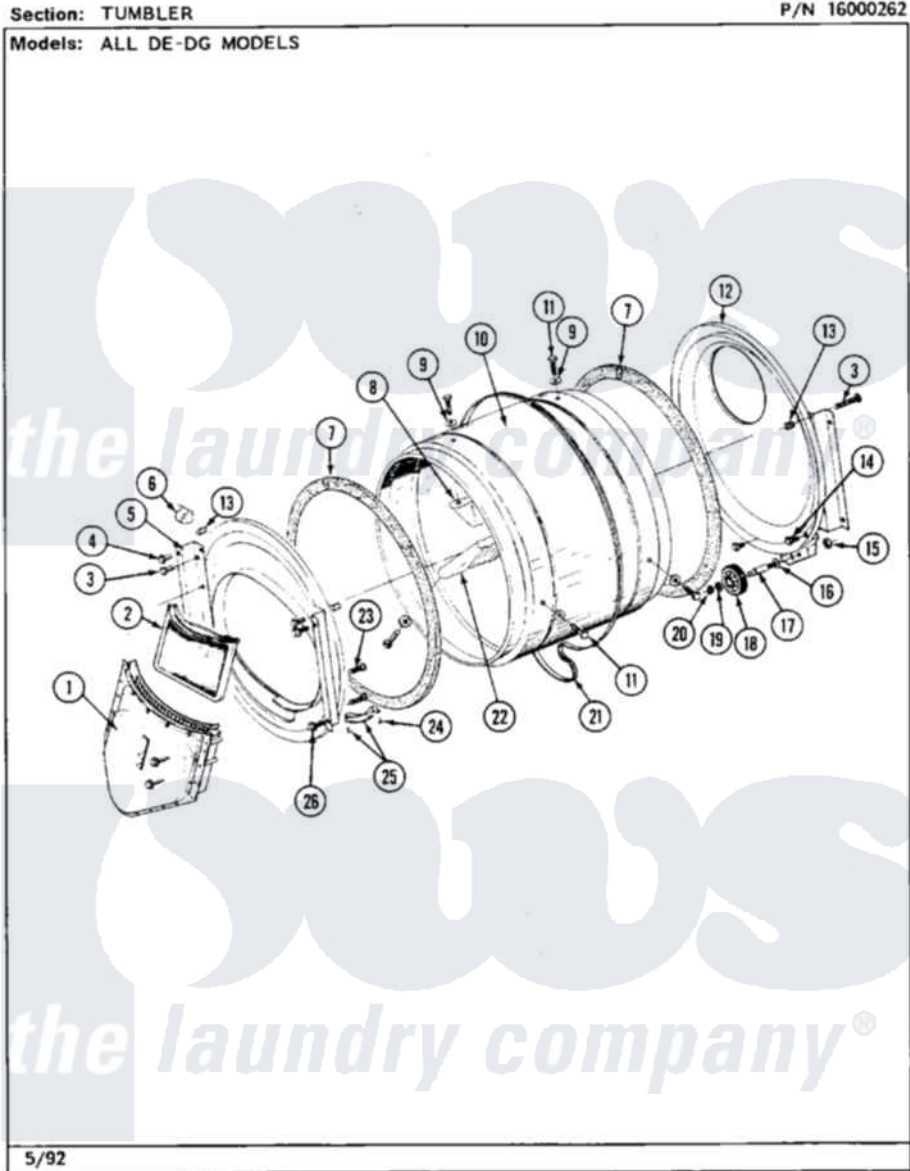

Maytag MDE26DAACG 06 - TUMBLER

12

Maytag [Commercial Maytag MDE26DAACG Dryer Parts](#) Parts Diagram 06 - TUMBLER
Click on the part number to view part

Item	Original Part Number	Replaced By	Status	Part Description
001	Y307112	33001016		Outlet Duct Assembly
002	307108	33002970		Lint Filte
003	NLA		Not Available	SCREW, TUMBLER SUPPORT
004	Y313561			Screw---NA
005	307109	33001179		Front, Tumbler
006	Y310376			Clip, Door Switch Harness
007	314820			Seal, Tumbler
008	314803	33001012		Baffle
009	314158			Washer, Baffle To Tumbler
010	306663		Not Available	TUMBLER W/BAFFLES
"	314802		Not Available	TUMBLER W/OUT BAFFLES
011	Y310759			Screw, Tumbler Baffles
012	Y307114	33001178		Back, Tumbler
"	Y308544	33001178		Back, Tumbler
013	NLA		Not Available	COVER, THREAD
				Screw, 2A X 2/8 Hex Washer

014	211294	90767	Screw, 0A X 3/8 Hex Washer Head Tapping
015	312538	33001443	Nut, Hex
016	Y313347	312535	Washer, Vault Mounting Brk.
017	Y312948	6-3129480	Shaft- Tumbler
018	Y303373	12001541	Drum Roller/Washer Assembly--W
019	312535		Washer, Vault Mounting Brk.
020	410233	9703438	Ring-Retrn
021	Y312959		Poly "V" Belt For Tumbler
022	314804	33001004	Baffle, Tall
023	Y314110	33002917	Screw, No.10-16
024	210720		Rivet, Bearing To Tumbler Frnt
025	306508		Tumbler Bearing Kit ----W
026	Y310632	1163839	Screw