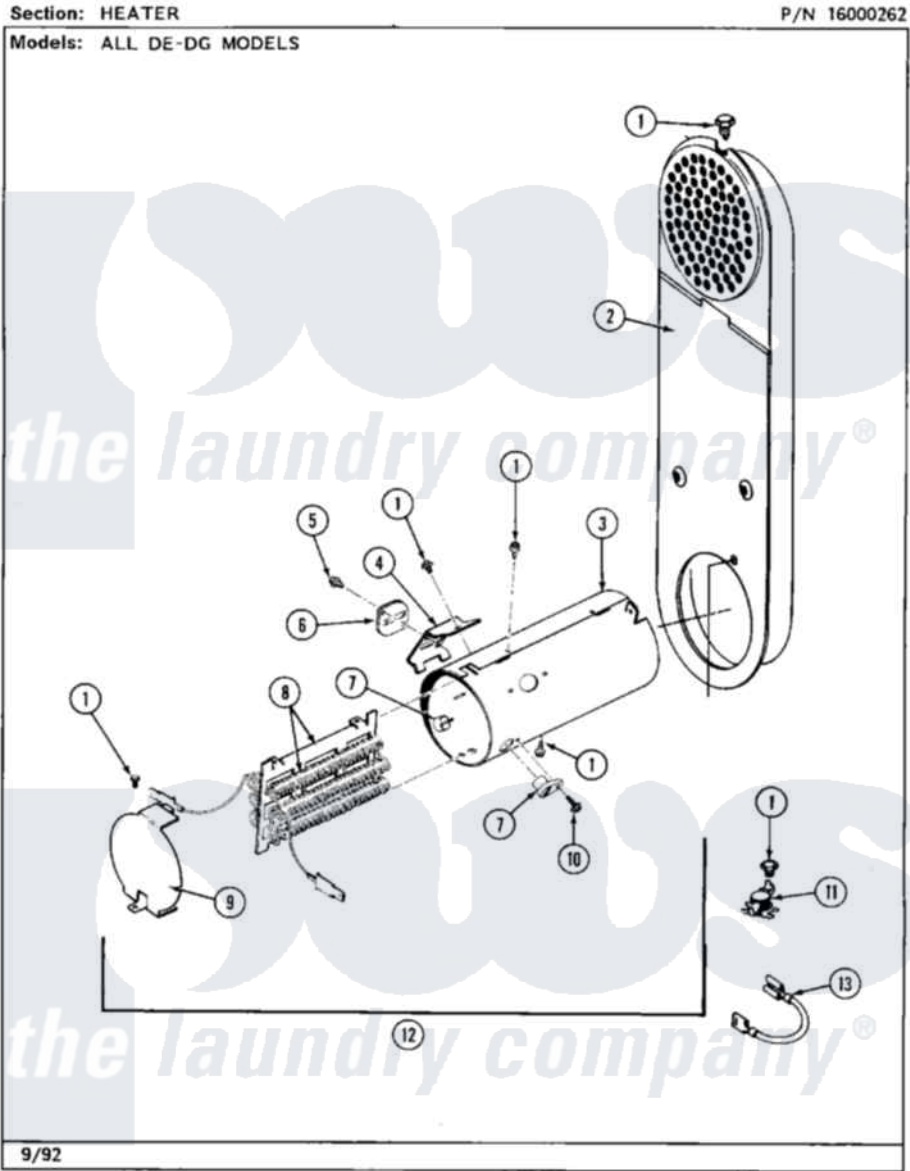

Maytag MDE26DAACG 07 - HEATER

14

Maytag Commercial Maytag MDE26DAACG Dryer Parts Parts Diagram 07 - HEATER
Click on the part number to view part

Item	Original Part Number	Replaced By	Status	Part Description
001	211294	90767		Screw, 8A X 3/8 HeX Washer Head Tapping
002	NLA		Not Available	INLET DUCT ASSY.
003	314995			Enclosure, Heater
004	315346			Bracket, Thermal Fuse
005	NLA		Not Available	SCREW, THERMAL FUSE
006	307473			Fuse, Thermal
007	314998			Insulator, Terminal
008	307185	308614		Heater Sub-Assembly
009	314999			Shield, Radiant
010	NLA		Not Available	SCREW, TERMINAL INSULATOR
011	303396			Thermostat, Hi-Limit
012	307179			Heater Assembly