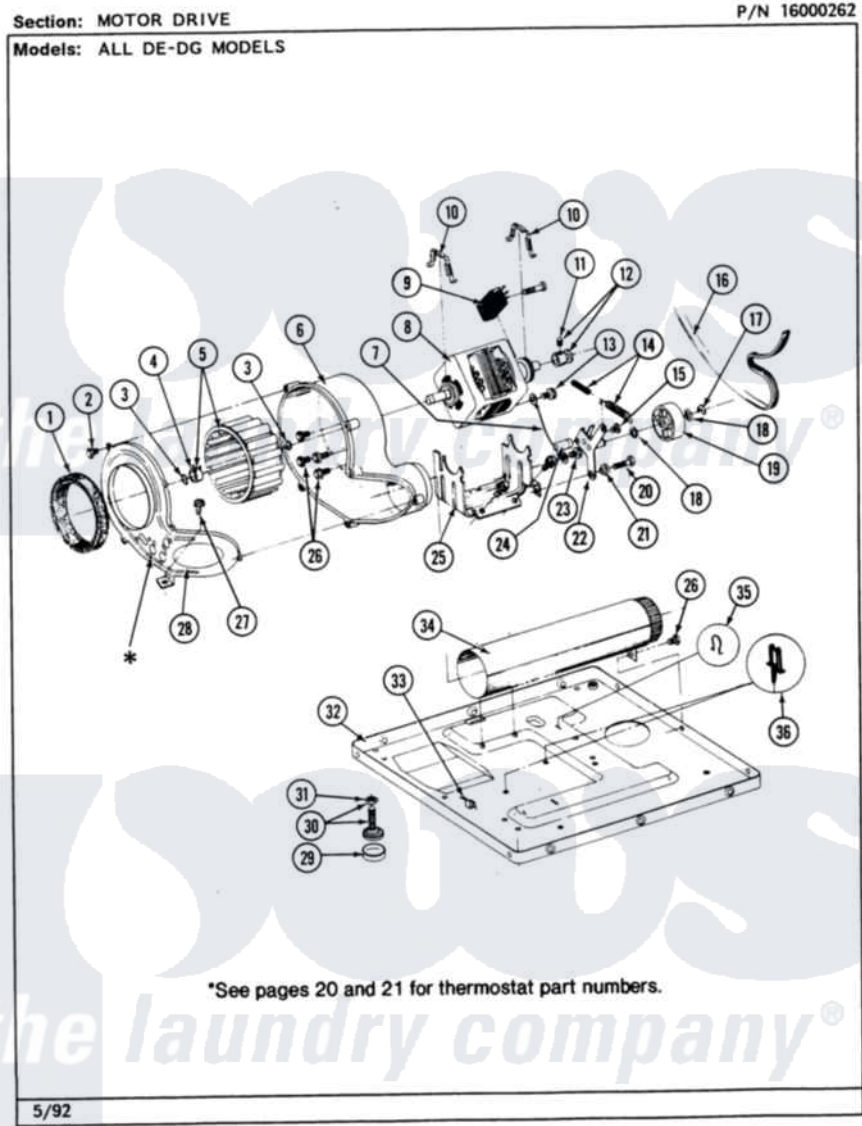

Maytag MDE26DAACG 08 - MOTOR DRIVE

Maytag [Commercial Maytag MDE26DAACG Dryer Parts](#) Parts Diagram 08 - MOTOR DRIVE
 Click on the part number to view part

Item	Original Part Number	Replaced By	Status	Part Description
001	Y312901			Seal, Housing Cover
002	Y312961	W10116751		Screw
003	410233	9703438		Ring-Retrn
004	312967			Clamp, Blower Housing
005	Y303836			Blower Wheel Assembly And Clamp
006	Y312893			Housing, Blower
007	901220			Ground Wire
008	Y303358	W10410999		Motor-Drive
009	306207		Not Available	(PROD. No.303358-8 & No.303358-9)
"	NLA		Not Available	SWITCH, EXTERNAL START
"	Y303877		Not Available	SWITCH, MOTOR EXTERNAL START No.303358-2, No.303358-4, 303358-7
"	Y303879			Switch, Motor External Start
010	Y015825			Clip, Motor To Motor Support
011	Y053241			Set Screw, Motor Pulley

012	Y305185	6-3051850	Pulley- MO
013	910343	488234	Screw 8-32 X 1/4
014	Y303945		IDLER SPRING ASSY. W/PLUG
015	Y312961	W10116751	Screw
016	Y312959		Poly "V" Belt For Tumbler
017	312958	354987	Ring, Retaining
018	Y312527		Washer, Idler Shaft
019	Y303705	6-3037050	Pulley- ID
020	Y014874		Screw, Idler Arm And Sleeve
021	Y312894	315772	Sleeve, Idler Arm
022	Y303363	6-3033630	Idler Arm
023	211294	90767	Screw, 8A X 3/8 HeX Washer Head Tapping
024	Y313582	W10116756	Spacer
025	NLA	Not Available	SUPPORT, MOTOR
026	Y310632	1163839	Screw
027	Y313561		Screw----NA
028	314847		COVER, BLOWER HOUSING
029	Y314137		Foot, Rubber
030	Y305086		Adjustable Leg And Nut
031	Y052740	62739	Nut, Lock
032	Y303361	Not Available	BASE ASSY. (UPPER & LOWER)
033	Y310376		Clip, Door Switch Harness
034	Y303442		EXHAUST DUCT ASSEMBLY
035	410490		Spring, Retainer Wire Harness
036	Y313262	W10116752	Retainer-