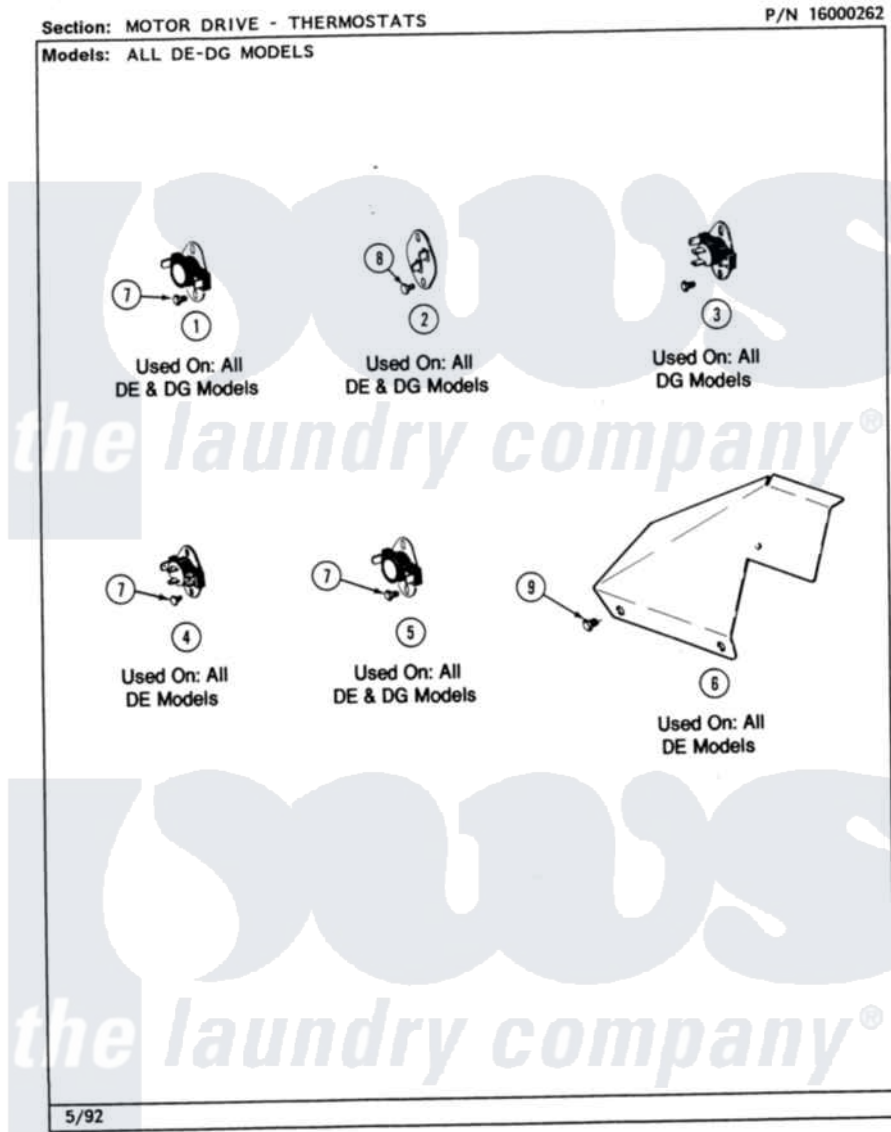

Maytag MDE26DAACG 09 - MOTOR DRIVE-THERMOSTATS

20

Maytag [Commercial Maytag MDE26DAACG Dryer Parts](#) Parts Diagram 09 - MOTOR DRIVE-THERMOSTATS
 Click on the part number to view part

Item	Original Part Number	Replaced By	Status	Part Description
001	303392			Thermostat, Cycling
002	306604			Cut-Off, Thermal Part Not Used
003	W10124350		Not Available	NOT REQUIRED PART OR SEE NOTE
004	306967			Thermostat, Multi-Temp Part Not Used Mde26ct-MN Only
005	308211			Thermostat, Cool Down
006	315122		Not Available	COVER, THERMOSTAT PART NOT USED (MDE ONLY)
007	211294	90767		Screw, 8A X 3/8 HeX Washer Head Tapping
008	NLA		Not Available	SCREW, THERMAL CUT-OFF
009	Y310632	1163839		Screw