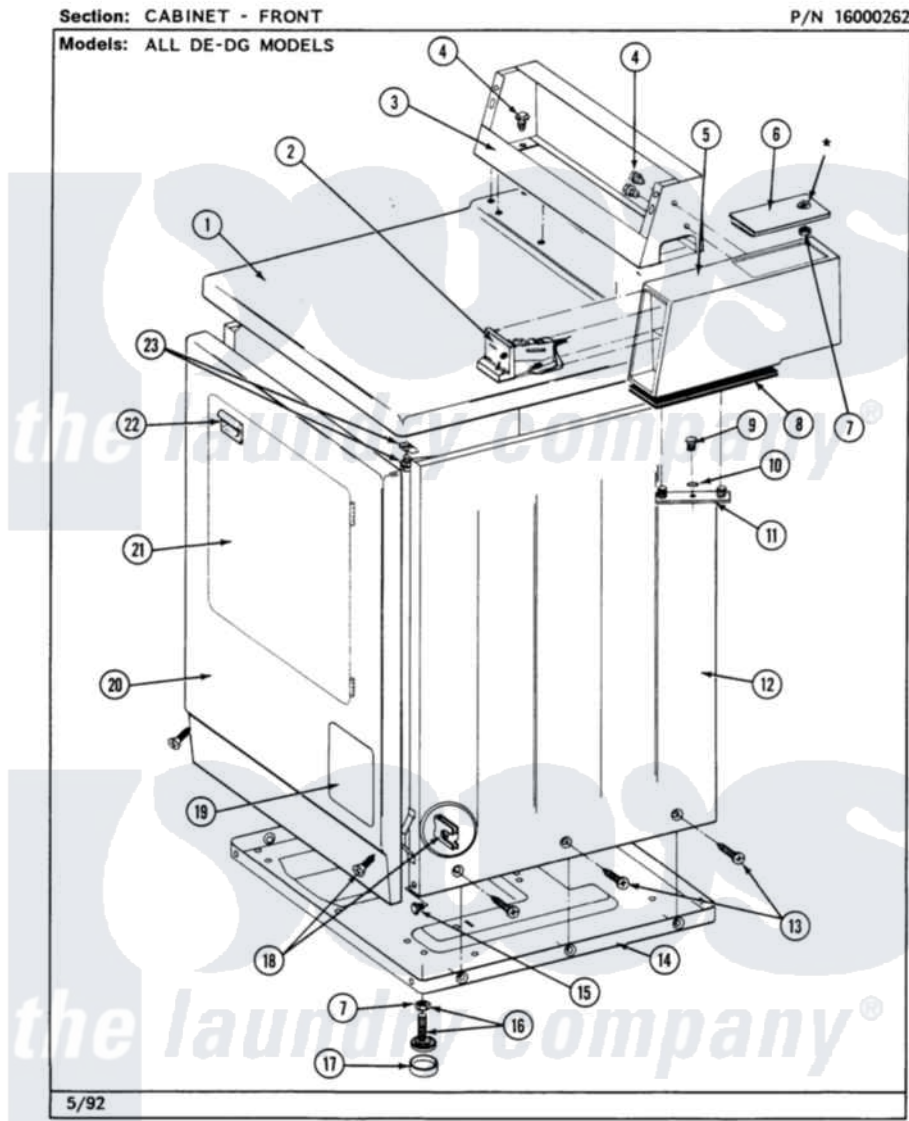

# Maytag MDE26DAACL 01 - CONTROL PANEL

6

Maytag Commercial Maytag MDE26DAACL Dryer Parts Parts Diagram 01 - CONTROL PANEL  
 Click on the part number to view part

Item	Original Part Number	Replaced By	Status	Part Description
001	Y251119	<a href="#">3177991</a>		Screw
002	<a href="#">208048</a>			Relay, Heater Motor
"	NLA		Not Available	RELAY
003	<a href="#">211294</a>	<a href="#">90767</a>		Screw, 8A X 3/8 HeX Washer Head Tapping
004	<a href="#">215003</a>			Fastener, Panel And Bracket
005	212276	<a href="#">W10116760</a>		Screw
006	NLA		Not Available	COVER, CIRCUIT BOARD
007	NLA		Not Available	CONTROL BOARD ASSEMBLY
008	NLA		Not Available	ENCLOSURE, CIRCUIT BOARD
009	NLA		Not Available	SWITCH, START
010	<a href="#">Y313588</a>	<a href="#">488234</a>		Screw 8-32 X 1/4
011	<a href="#">312956</a>			Screw-Igniter And Clip Mount
012	NLA		Not Available	WINDOW, DATA
013	<a href="#">215564</a>			Lens, Indicator Light

014	<a href="#">215506</a>		Screw, Control Panel Overlay
015	NLA	Not Available	LENS, LIGHT GREEN
016	<a href="#">306938</a>		Knob, Selector Switch
017	NLA	Not Available	PANEL, CONTROL
018	<a href="#">205810</a>		Wire, Ground
019	204075	Not Available	PILOT LAMP (DG MODELS ONLY)
020	<a href="#">315343</a>	<a href="#">31-5343</a>	Parts Manual
"	NLA	Not Available	(ALM)
021	307237	<a href="#">W10327105</a>	Switch, Cycle Selection
022	NLA	Not Available	TRANSFORMER
023	NLA	Not Available	CONTROL COVER ASSY. (WHT)
024	203188	Not Available	TIMER ACCESS DOOR (WHT)
"	203188L	Not Available	ACCESS DOOR-ALMOND
"	203188M	Not Available	ACCESS DOOR-HARVEST WHEAT
025	207940	<a href="#">22001407</a>	Case, Coin Slide
"	207940L	<a href="#">22001408</a>	(ALM)
"	NLA	Not Available	(HVST WHEAT)
026	<a href="#">214660</a>		Gasket, Control Center
027	NLA	Not Available	MTG. STRAP---NA
028	<a href="#">910309</a>		Washer, Mounting Strap
029	<a href="#">208045</a>		Harness, Wire Sensor Switch To Circuit Brd
"	NLA	Not Available	HARNES, WIRE MAIN
"	<a href="#">Y308580</a>		Harness, Wire