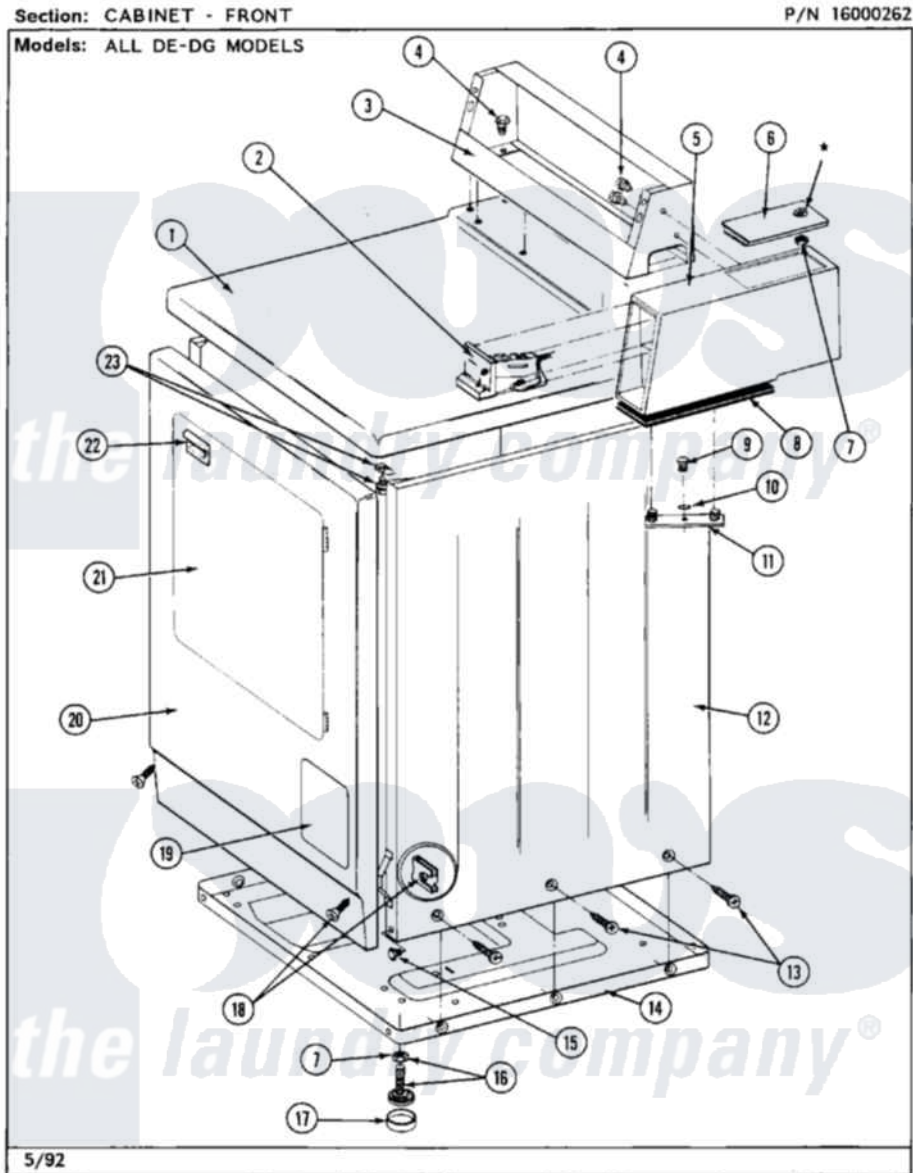

Maytag MDE26DAACL 03 - CABINET-FRONT

6

Maytag [Commercial Maytag MDE26DAACL Dryer Parts](#) Parts Diagram 03 - CABINET-FRONT
 Click on the part number to view part

Item	Original Part Number	Replaced By	Status	Part Description
001	307105		Not Available	COVER, TOP ASSY. (WHT)
"	NLA		Not Available	(ALM)
002	NLA		Not Available	COIN DROP ASSY.
003	NLA		Not Available	CONTROL COVER (WHT)
004	212276	W10116760		Screw
005	207940	22001407		Case, Coin Slide
"	207940L	22001408		(ALM)
"	NLA		Not Available	(HVST WHEAT)
006	203188		Not Available	TIMER ACCESS DOOR (WHT)
"	203188L		Not Available	ACCESS DOOR-ALMOND
"	203188M		Not Available	ACCESS DOOR-HARVEST WHEAT
007	Y052740	62739		Nut, Lock
008	214660			Gasket, Control Center
009	211294	90767		Screw, 8A X 3/8 HeX Washer Head Tapping

010	910309		Washer, Mounting Strap
011	NLA	Not Available	MTG. STRAP---NA
012	NLA	Not Available	CABINET (WHT)
013	213007		Xfor Cabinet See Cabinet, Back
014	Y303361	Not Available	BASE ASSY. (UPPER & LOWER)
015	Y310632	1163839	Screw
016	Y305086		Adjustable Leg And Nut
017	Y314137		Foot, Rubber
018	204439		Screw And Fstner Assembly
019	NLA	Not Available	PART NOT USED
020	NLA	Not Available	FRONT PANEL ASSY. (WHT)
021	308061	Not Available	DOOR ASSY. COMPLETE (WHT)
"	NLA	Not Available	(ALM)
022	314946		Handle White
"	314972		Handle Door ALM
"	NLA	Not Available	(HVST WHEAT)
023	204445		Screw And Fastener Assembly