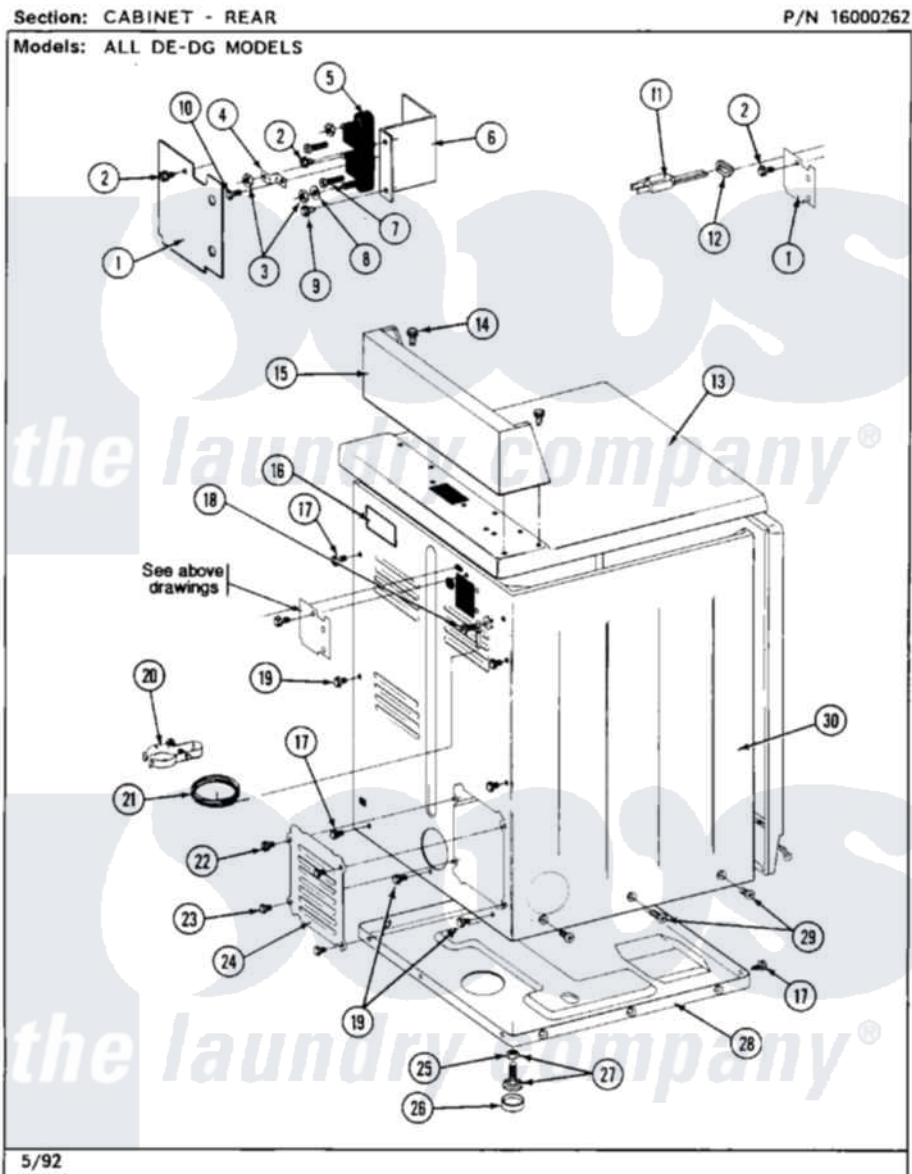

Maytag MDE26DAACL 04 - CABINET-REAR

8

Maytag [Commercial Maytag MDE26DAACL Dryer Parts](#) Parts Diagram 04 - CABINET-REAR
Click on the part number to view part

Item	Original Part Number	Replaced By	Status	Part Description
001	Y312905		Not Available	COVER, TERMINAL
002	Y313561			Screw----NA
003	311484	112432		Nut
004	Y312184			Strap, Grounding
005	400008			Block, Terminal
006	Y312904			Bracket, Terminal Block
007	Y312209	W10001200		Screw
008	Y311270			Washer, Terminal Block
009	Y310632	1163839		Screw
010	Y311423	489483		Screw 10-32 X 1/2
011	W10124350		Not Available	NOT REQUIRED PART OR SEE NOTE
012	W10124350		Not Available	NOT REQUIRED PART OR SEE NOTE
013	307105		Not Available	COVER, TOP ASSY. (WHT)
"	NLA		Not Available	(ALM)
014	212276	W10116760		Screw

015	307105		Not Available	COVER, TOP ASSY. (WHT)
"	NLA		Not Available	(ALM)
016	214519			LABEL, ELECTRICAL INSTR. PART NOT USED-GAS MODELS ONLY
017	Y313561			Screw---NA
018	NLA		Not Available	SCREW & WASHER ASSY.
019	Y310632	1163839		Screw
020	301548			Clamp, Ground Wire
021	311155			Ground Wire And Clamp
022	Y313559			Screw
023	211294	90767		Screw, 8A X 3/8 HeX Washer Head Tapping
024	Y312951		Not Available	ACCESS COVER, BACK
025	Y052740	62739		Nut, Lock
026	Y314137			Foot, Rubber
027	Y305086			Adjustable Leg And Nut
028	Y303361		Not Available	BASE ASSY. (UPPER & LOWER)
029	213007			Xfor Cabinet See Cabinet, Back
030	NLA		Not Available	CABINET (WHT)