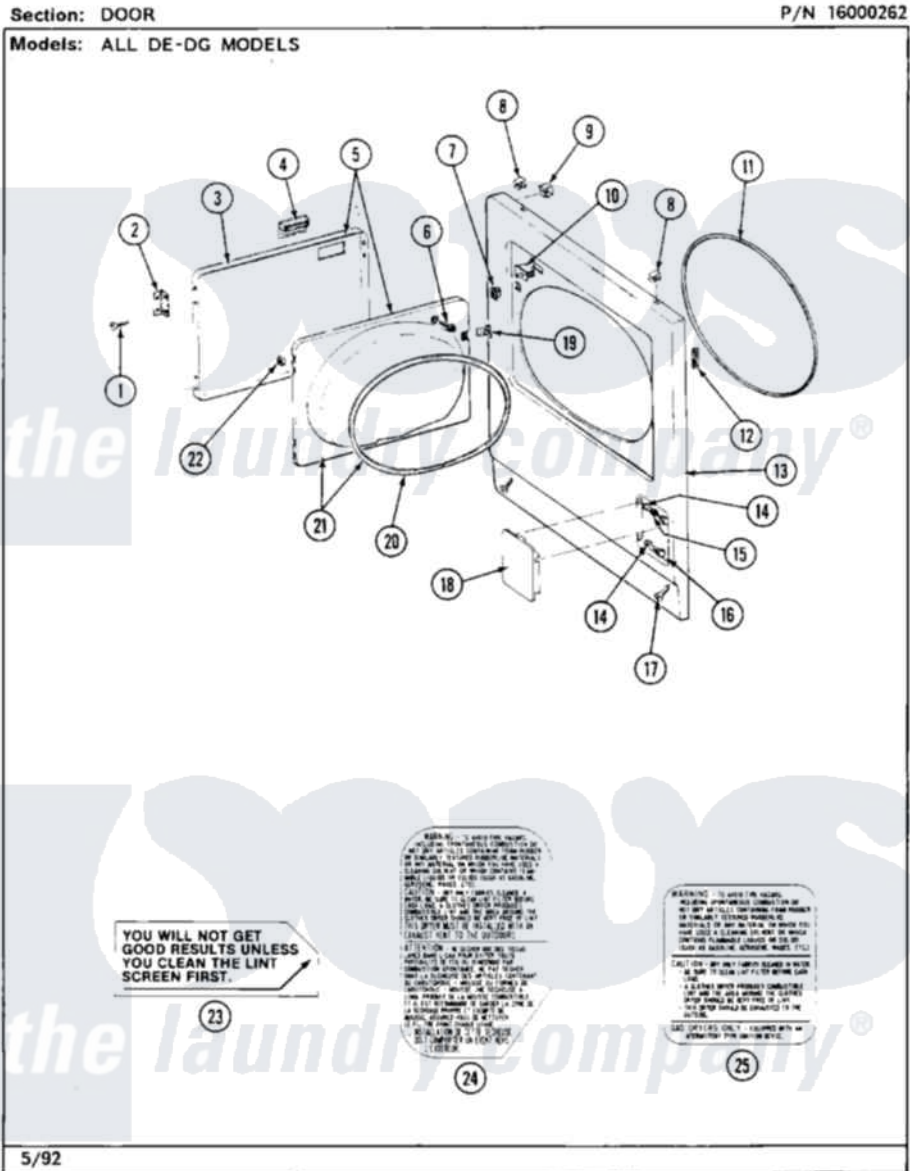

Maytag MDE26DAACL 05 - DOOR

10

Maytag [Commercial Maytag MDE26DAACL Dryer Parts](#) Parts Diagram 05 - DOOR

[Click on the part number to view part](#)

Item	Original Part Number	Replaced By	Status	Part Description
001	Y314062			Screw, Door Hinge And Panel
002	307099	33001230		Hinge, Door
003	314966			Panel, Outer
"	NLA		Not Available	(ALM)
004	314946			Handle White
"	314972			Handle Door ALM
"	NLA		Not Available	(HVST WHEAT)
005	NLA		Not Available	(ALM)
"	Y307111		Not Available	DOOR ASSY. COMPLETE (WHT)
006	312960	489355		Screw, 8 X 1/2
007	306436			Door Latch Kit--W
008	212982	22001650		Fastener, Spring
009	Y310376			Clip, Door Switch Harness
010	Y305753	W10169313		Switch-Dor
011	314937			Seal, Front Panel
012	Y313907			Fastener, Twin

013	NLA		Not Available	PANEL, FRONT (WHT)
014	W10124350		Not Available	NOT REQUIRED PART OR SEE NOTE
015	W10124350		Not Available	NOT REQUIRED PART OR SEE NOTE
016	W10124350		Not Available	NOT REQUIRED PART OR SEE NOTE
017	W10124350		Not Available	NOT REQUIRED PART OR SEE NOTE
018	W10124350		Not Available	NOT REQUIRED PART OR SEE NOTE
019	314936	33001305		Strike, Door
020	314935	33001192		Seal, Door
021	307098		Not Available	DOOR, INNER (W/SEAL)
022	Y313910			Clip, Door Liner To Outer Panel
023	Y313340			LABEL, LINT SCREEN INSTRUCTION
024	314941		Not Available	LABEL, INSTRUCTION
025	NLA		Not Available	LABEL, INSTRUCTION (CANADA)