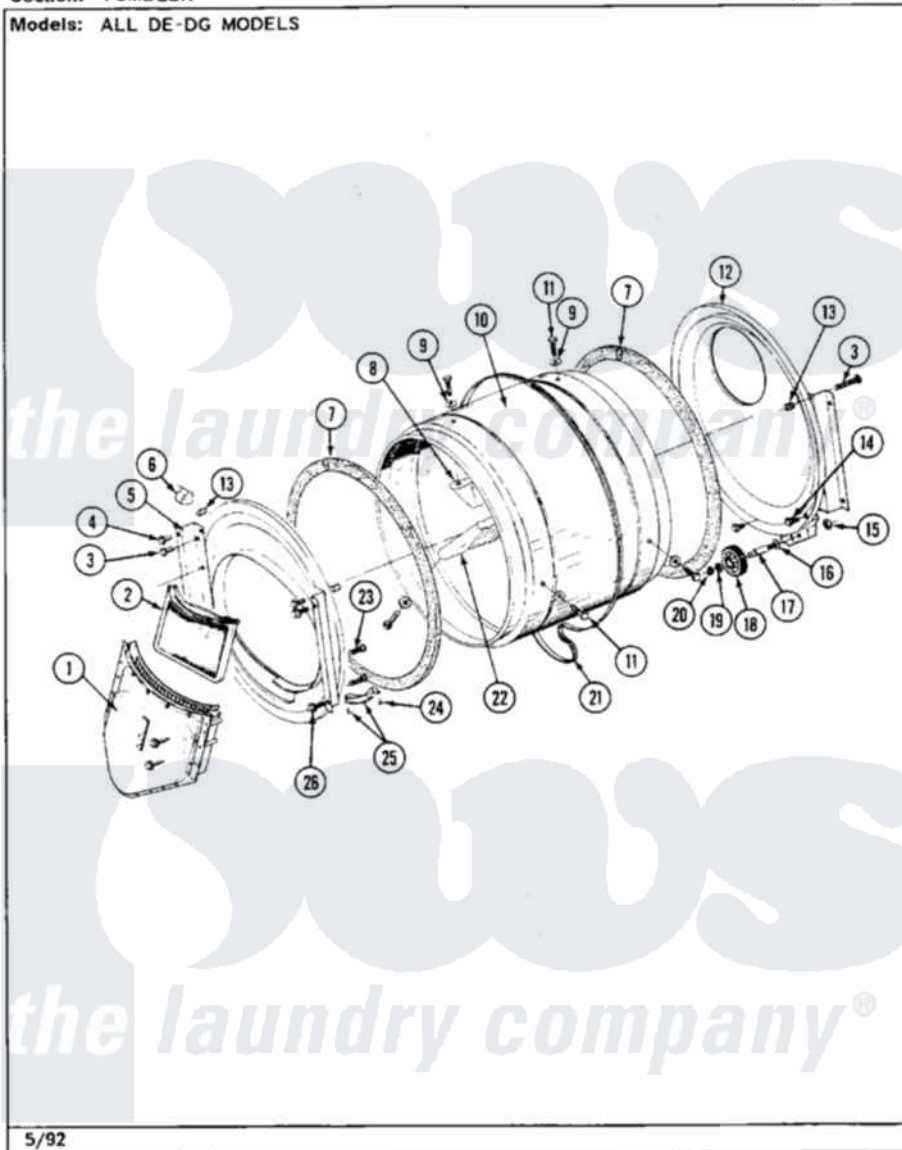

Maytag MDE26DAACL 06 - TUMBLER

Section: TUMBLER

P/N 16000262

Models: ALL DE-DG MODELS

5/92

12

Maytag [Commercial Maytag MDE26DAACL Dryer Parts](#) Parts Diagram 06 - TUMBLER

[Click on the part number to view part](#)

Item	Original Part Number	Replaced By	Status	Part Description
001	Y307112	33001016		Outlet Duct Assembly
002	307108	33002970		Lint Filte
003	NLA		Not Available	SCREW, TUMBLER SUPPORT
004	Y313561			Screw---NA
005	307109	33001179		Front, Tumbler
006	Y310376			Clip, Door Switch Harness
007	314820			Seal, Tumbler
008	314803	33001012		Baffle
009	314158			Washer, Baffle To Tumbler
010	306663		Not Available	TUMBLER W/BAFFLES
"	314802		Not Available	TUMBLER W/OUT BAFFLES
011	Y310759			Screw, Tumbler Baffles
012	Y307114	33001178		Back, Tumbler
"	Y308544	33001178		Back, Tumbler
013	NLA		Not Available	COVER, THREAD
				Screw, 2A X 2/8 Hex Washer

014	211294	90767	Screw, 0A X 3/8 Hex Washer Head Tapping
015	312538	33001443	Nut, Hex
016	Y313347	312535	Washer, Vault Mounting Brk.
017	Y312948	6-3129480	Shaft- Tumbler
018	Y303373	12001541	Drum Roller/Washer Assembly--W
019	312535		Washer, Vault Mounting Brk.
020	410233	9703438	Ring-Retr
021	Y312959		Poly "V" Belt For Tumbler
022	314804	33001004	Baffle, Tall
023	Y314110	33002917	Screw, No.10-16
024	210720		Rivet, Bearing To Tumbler Frnt
025	306508		Tumbler Bearing Kit ----W
026	Y310632	1163839	Screw