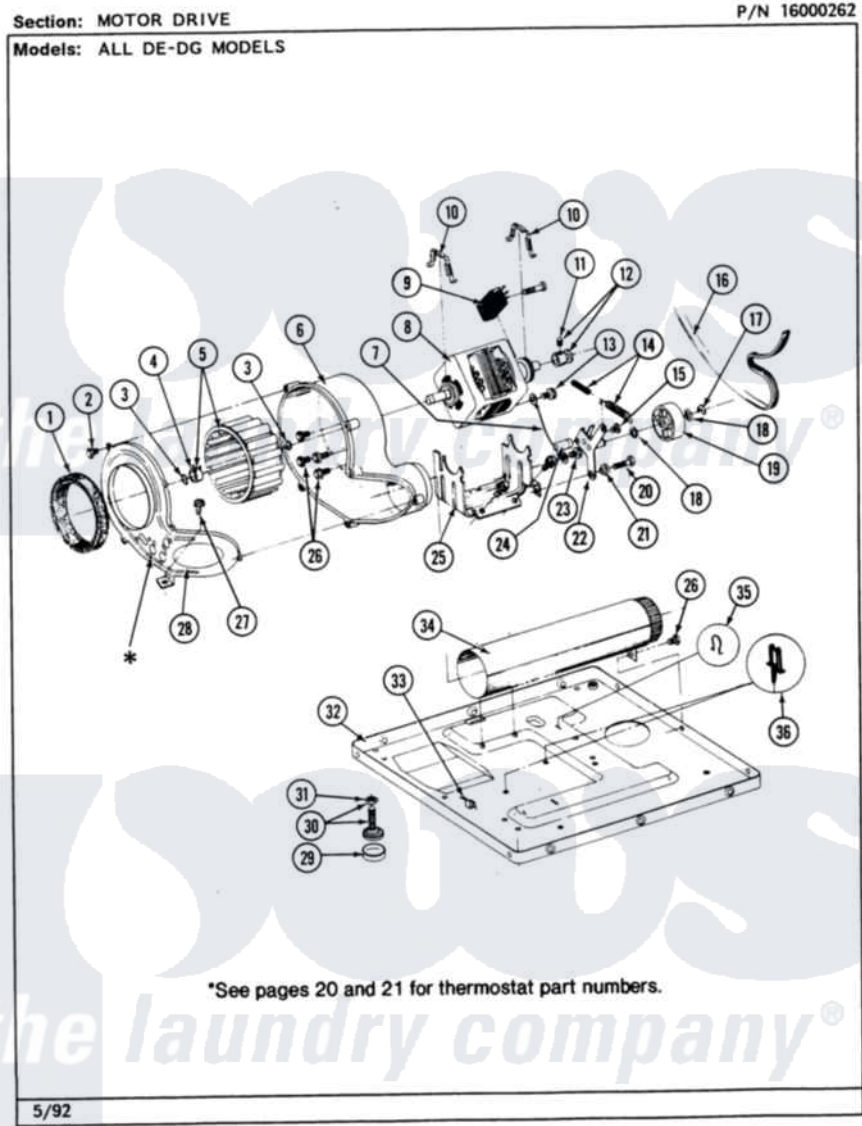

# Maytag MDE26DAACL 08 - MOTOR DRIVE

Maytag [Commercial Maytag MDE26DAACL Dryer Parts](#) Parts Diagram 08 - MOTOR DRIVE  
 Click on the part number to view part

Item	Original Part Number	Replaced By	Status	Part Description
001	<a href="#">Y312901</a>			Seal, Housing Cover
002	Y312961	<a href="#">W10116751</a>		Screw
003	410233	<a href="#">9703438</a>		Ring-Retrn
004	<a href="#">312967</a>			Clamp, Blower Housing
005	<a href="#">Y303836</a>			Blower Wheel Assembly And Clamp
006	<a href="#">Y312893</a>			Housing, Blower
007	<a href="#">901220</a>			Ground Wire
008	<a href="#">Y303358</a>	<a href="#">W10410999</a>		Motor-Drve
009	306207		Not Available	(PROD. No.303358-8 & No.303358-9)
"	NLA		Not Available	SWITCH, EXTERNAL START
"	Y303877		Not Available	SWITCH, MOTOR EXTERNAL START No.303358-2, No.303358-4, 303358-7
"	<a href="#">Y303879</a>			Switch, Motor External Start
010	<a href="#">Y015825</a>			Clip, Motor To Motor Support
011	<a href="#">Y053241</a>			Set Screw, Motor Pulley