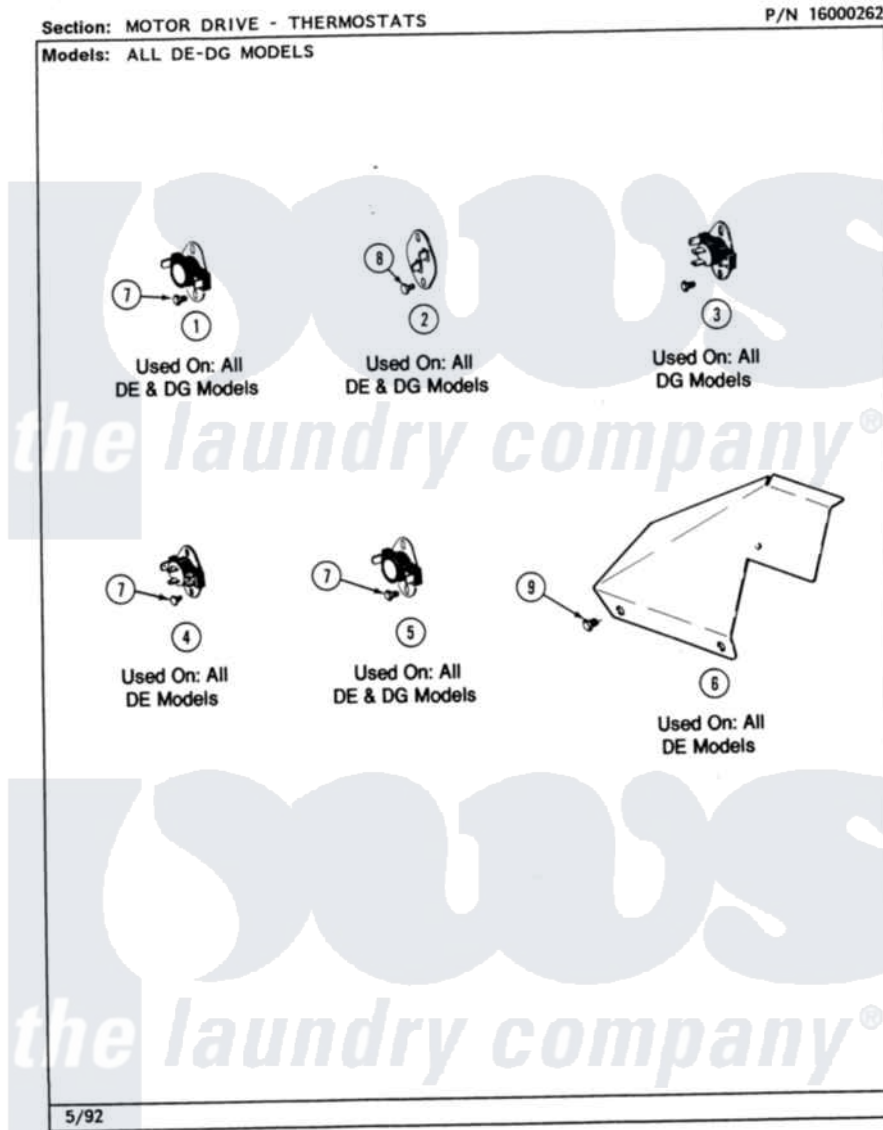

Maytag MDE26DAACL 09 - MOTOR DRIVE-THERMOSTATS

20

Maytag [Commercial Maytag MDE26DAACL Dryer Parts](#) Parts Diagram 09 - MOTOR DRIVE-THERMOSTATS
 Click on the part number to view part

Item	Original Part Number	Replaced By	Status	Part Description
001	303392			Thermostat, Cycling
002	306604			Cut-Off, Thermal Part Not Used
003	W10124350		Not Available	NOT REQUIRED PART OR SEE NOTE
004	306967			Thermostat, Multi-Temp Part Not Used Mde26ct-MN Only
005	308211			Thermostat, Cool Down
006	315122		Not Available	COVER, THERMOSTAT PART NOT USED (MDE ONLY)
007	211294	90767		Screw, 8A X 3/8 HeX Washer Head Tapping
008	NLA		Not Available	SCREW, THERMAL CUT-OFF
009	Y310632	1163839		Screw