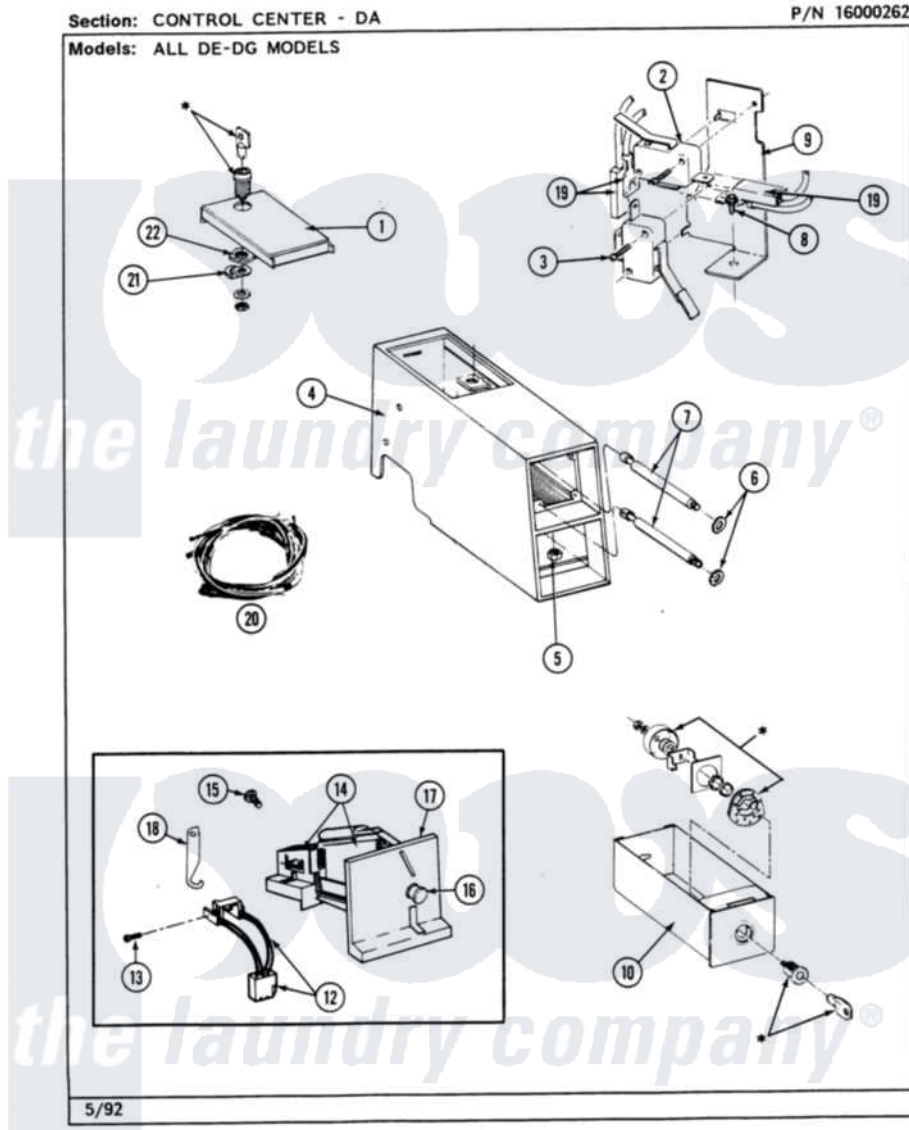

Maytag MDE26DAACW 02 - CONTROL CENTER

4

Maytag [Commercial Maytag MDE26DAACW Dryer Parts](#) Parts Diagram 02 - CONTROL CENTER
 Click on the part number to view part

Item	Original Part Number	Replaced By	Status	Part Description
001	203188		Not Available	TIMER ACCESS DOOR (WHT)
"	203188L		Not Available	ACCESS DOOR-ALMOND
"	203188M		Not Available	ACCESS DOOR-HARVEST WHEAT
002	208042			Switch, Sensor
003	912012	3400409		Screw
004	207940	22001407		Case, Coin Slide
"	207940L	22001408		(ALM)
"	NLA		Not Available	(HVST WHEAT)
005	Y052740	62739		Nut, Lock
006	910181			Lockwasher, Terminal Block
007	213035			Bolt, Locking
008	NLA		Not Available	SCREW, SENSOR SWITCH BRKT.
009	NLA		Not Available	BRACKET, SENSOR SWITCH
010	207912	208884		Coin Box K

"	207912L	208884	Coin Box K
"	NLA		Not Available (HVST WHEAT)
011	207948		Coin Drop Assembly
012	206799		Optic Switch Assembly
013	314665		Screw, Switch Assembly
014	207947		Rejector, Coin
015	NLA		Not Available SCREW, COIN DROP ASSY.
016	216009		BUTTON, RETURN
017	216010	Y208306	Kit- Mtg C
018	216011		Spring, Return Button
019	208045		Harness, Wire Sensor Switch To Circuit Brd
020	NLA		Not Available HARNESS, WIRE
"	Y308580		Harness, Wire
021	213750	W10133266	Cam-Lock
022	212328	W10139762	Hex Nut, 3/4-27