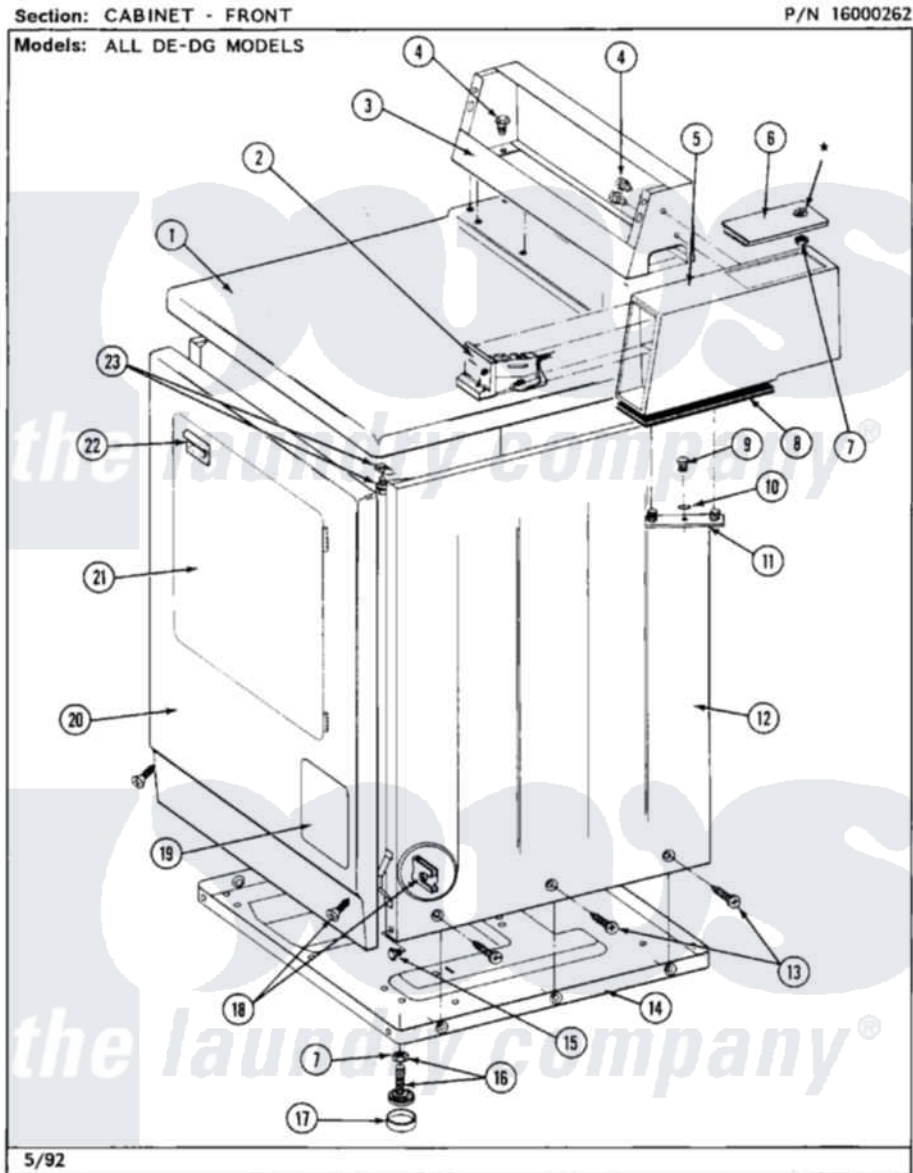

# Maytag MDE26DAACW 03 - CABINET-FRONT

6

Maytag [Commercial Maytag MDE26DAACW Dryer Parts](#) Parts Diagram 03 - CABINET-FRONT  
 Click on the part number to view part

Item	Original Part Number	Replaced By	Status	Part Description
001	307105		Not Available	COVER, TOP ASSY. (WHT)
"	NLA		Not Available	(ALM)
002	NLA		Not Available	COIN DROP ASSY.
003	NLA		Not Available	CONTROL COVER (WHT)
004	212276	<a href="#">W10116760</a>		Screw
005	207940	<a href="#">22001407</a>		Case, Coin Slide
"	207940L	<a href="#">22001408</a>		(ALM)
"	NLA		Not Available	(HVST WHEAT)
006	203188		Not Available	TIMER ACCESS DOOR (WHT)
"	203188L		Not Available	ACCESS DOOR-ALMOND
"	203188M		Not Available	ACCESS DOOR-HARVEST WHEAT
007	<a href="#">Y052740</a>	<a href="#">62739</a>		Nut, Lock
008	<a href="#">214660</a>			Gasket, Control Center
009	<a href="#">211294</a>	<a href="#">90767</a>		Screw, 8A X 3/8 HeX Washer Head Tapping

010	<a href="#">910309</a>		Washer, Mounting Strap
011	NLA	Not Available	MTG. STRAP---NA
012	NLA	Not Available	CABINET (WHT)
013	<a href="#">213007</a>		Xfor Cabinet See Cabinet, Back
014	Y303361	Not Available	BASE ASSY. (UPPER & LOWER)
015	Y310632	<a href="#">1163839</a>	Screw
016	<a href="#">Y305086</a>		Adjustable Leg And Nut
017	<a href="#">Y314137</a>		Foot, Rubber
018	<a href="#">204439</a>		Screw And Fstner Assembly
019	NLA	Not Available	PART NOT USED
020	NLA	Not Available	FRONT PANEL ASSY. (WHT)
021	308061	Not Available	DOOR ASSY. COMPLETE (WHT)
"	NLA	Not Available	(ALM)
022	<a href="#">314946</a>		Handle White
"	<a href="#">314972</a>		Handle Door ALM
"	NLA	Not Available	(HVST WHEAT)
023	<a href="#">204445</a>		Screw And Fastener Assembly