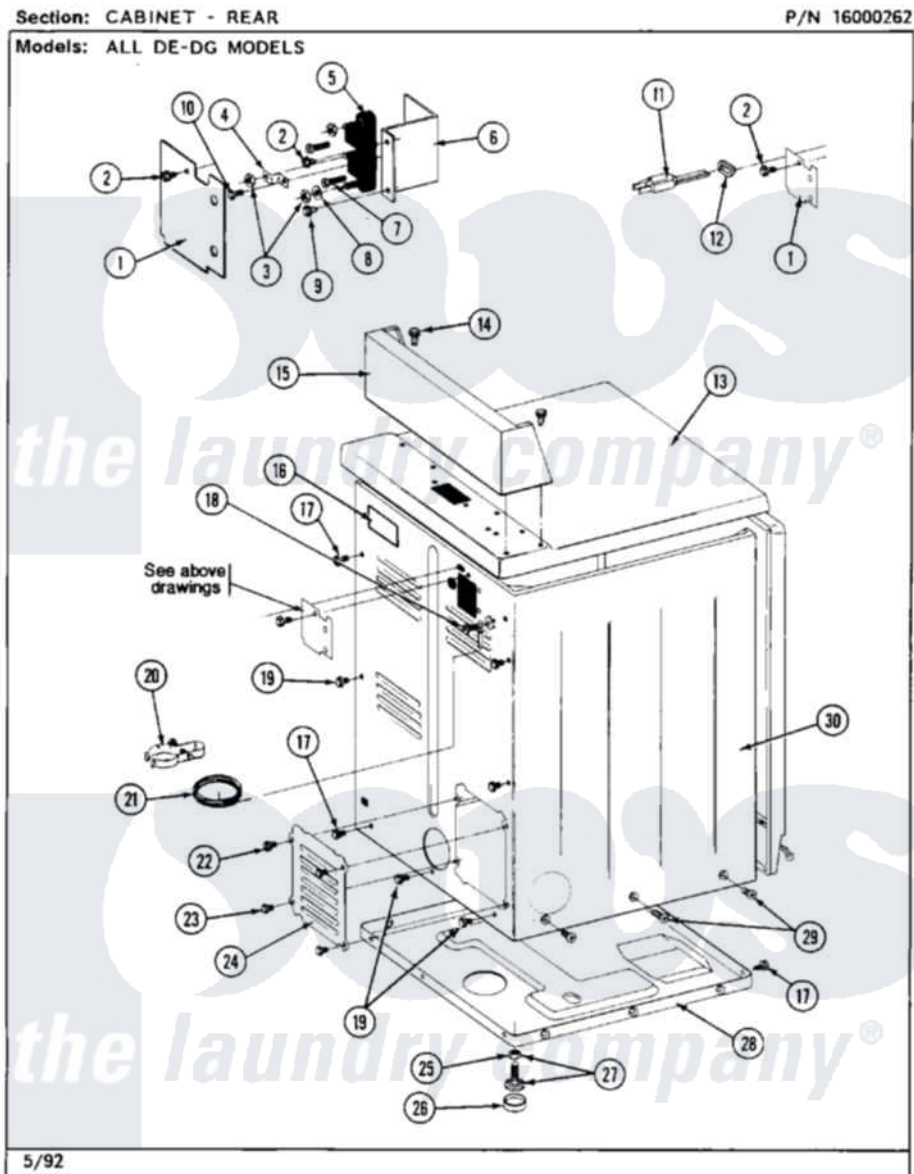

Maytag MDE26DAACW 04 - CABINET-REAR

8

Maytag [Commercial Maytag MDE26DAACW Dryer Parts](#) Parts Diagram 04 - CABINET-REAR
 Click on the part number to view part

Item	Original Part Number	Replaced By	Status	Part Description
001	Y312905		Not Available	COVER, TERMINAL
002	Y313561			Screw----NA
003	311484	112432		Nut
004	Y312184			Strap, Grounding
005	400008			Block, Terminal
006	Y312904			Bracket, Terminal Block
007	Y312209	W10001200		Screw
008	Y311270			Washer, Terminal Block
009	Y310632	1163839		Screw
010	Y311423	489483		Screw 10-32 X 1/2
011	W10124350		Not Available	NOT REQUIRED PART OR SEE NOTE
012	W10124350		Not Available	NOT REQUIRED PART OR SEE NOTE
013	307105		Not Available	COVER, TOP ASSY. (WHT)
"	NLA		Not Available	(ALM)
014	212276	W10116760		Screw

015	307105		Not Available	COVER, TOP ASSY. (WHT)
"	NLA		Not Available	(ALM)
016	214519			LABEL, ELECTRICAL INSTR. PART NOT USED-GAS MODELS ONLY
017	Y313561			Screw---NA
018	NLA		Not Available	SCREW & WASHER ASSY.
019	Y310632	1163839		Screw
020	301548			Clamp, Ground Wire
021	311155			Ground Wire And Clamp
022	Y313559			Screw
023	211294	90767		Screw, 8A X 3/8 HeX Washer Head Tapping
024	Y312951		Not Available	ACCESS COVER, BACK
025	Y052740	62739		Nut, Lock
026	Y314137			Foot, Rubber
027	Y305086			Adjustable Leg And Nut
028	Y303361		Not Available	BASE ASSY. (UPPER & LOWER)
029	213007			Xfor Cabinet See Cabinet, Back
030	NLA		Not Available	CABINET (WHT)