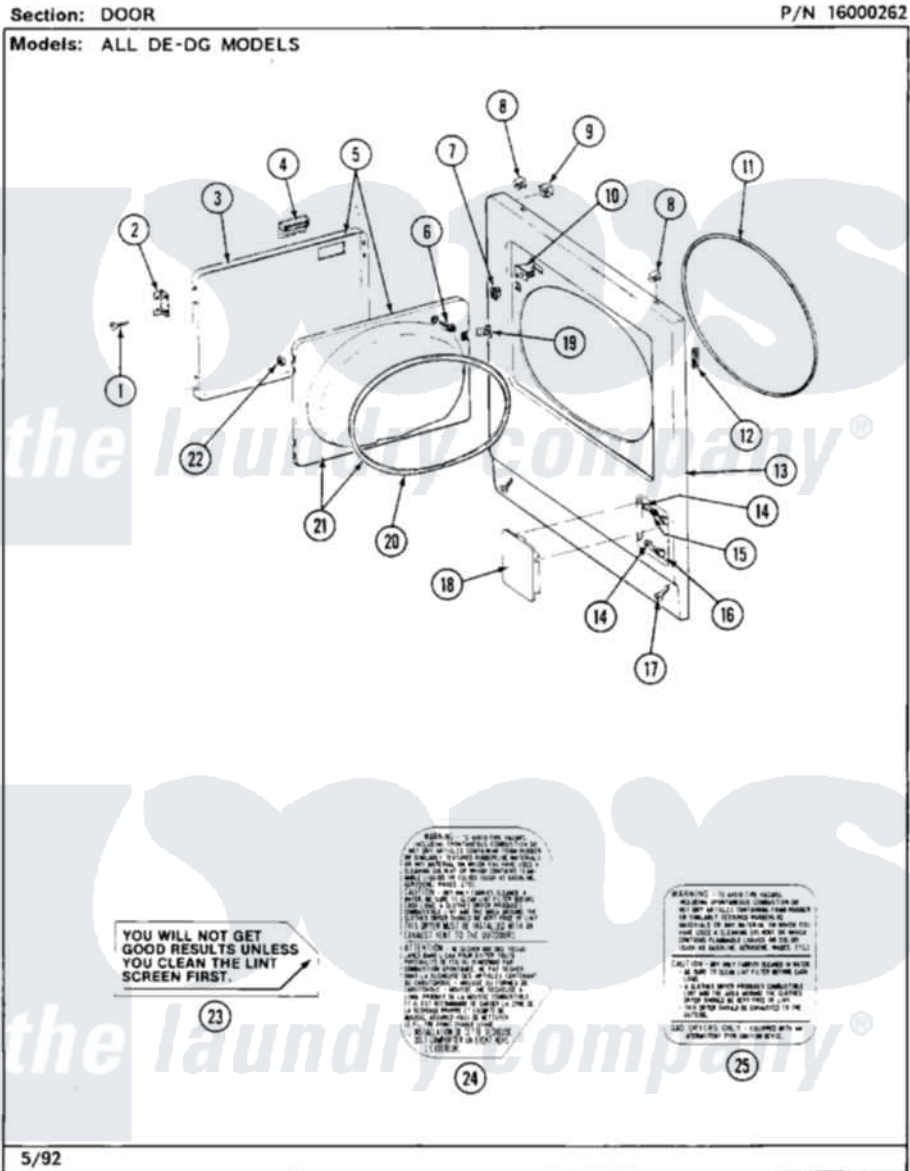

# Maytag MDE26DAACW 05 - DOOR

10

Maytag Commercial Maytag MDE26DAACW Dryer Parts Parts Diagram 05 - DOOR

Click on the part number to view part

Item	Original Part Number	Replaced By	Status	Part Description
001	<a href="#">Y314062</a>			Screw, Door Hinge And Panel
002	307099	<a href="#">33001230</a>		Hinge, Door
003	<a href="#">314966</a>			Panel, Outer
"	NLA		Not Available	(ALM)
004	<a href="#">314946</a>			Handle White
"	<a href="#">314972</a>			Handle Door ALM
"	NLA		Not Available	(HVST WHEAT)
005	NLA		Not Available	(ALM)
"	Y307111		Not Available	DOOR ASSY. COMPLETE (WHT)
006	312960	<a href="#">489355</a>		Screw, 8 X 1/2
007	<a href="#">306436</a>			Door Latch Kit--W
008	212982	<a href="#">22001650</a>		Fastener, Spring
009	<a href="#">Y310376</a>			Clip, Door Switch Harness
010	<a href="#">Y305753</a>	<a href="#">W10169313</a>		Switch-Dor
011	<a href="#">314937</a>			Seal, Front Panel
012	<a href="#">Y313907</a>			Fastener, Twin

013	NLA		Not Available	PANEL, FRONT (WHT)
014	W10124350		Not Available	NOT REQUIRED PART OR SEE NOTE
015	W10124350		Not Available	NOT REQUIRED PART OR SEE NOTE
016	W10124350		Not Available	NOT REQUIRED PART OR SEE NOTE
017	W10124350		Not Available	NOT REQUIRED PART OR SEE NOTE
018	W10124350		Not Available	NOT REQUIRED PART OR SEE NOTE
019	314936	<a href="#">33001305</a>		Strike, Door
020	314935	<a href="#">33001192</a>		Seal, Door
021	307098		Not Available	DOOR, INNER (W/SEAL)
022	<a href="#">Y313910</a>			Clip, Door Liner To Outer Panel
023	<a href="#">Y313340</a>			LABEL, LINT SCREEN INSTRUCTION
024	314941		Not Available	LABEL, INSTRUCTION
025	NLA		Not Available	LABEL, INSTRUCTION (CANADA)