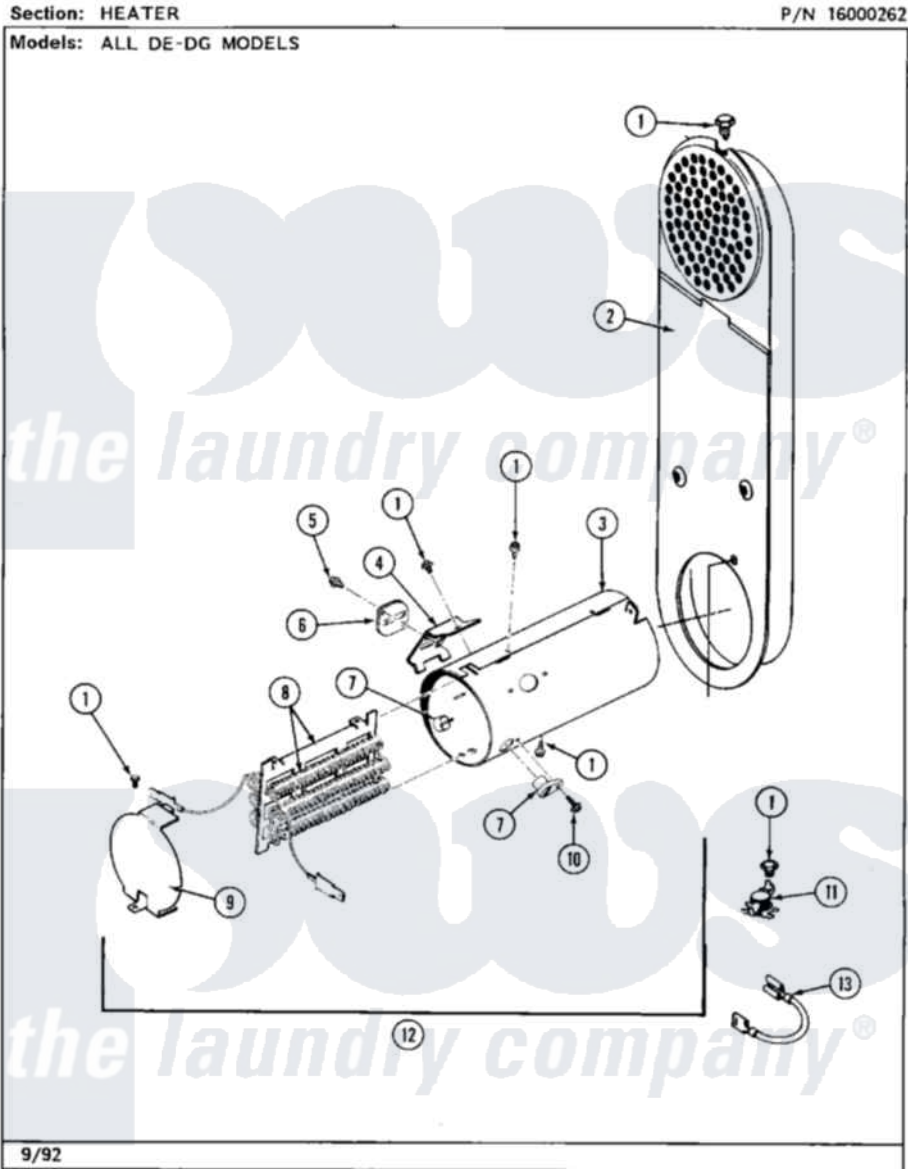

Maytag MDE26DAACW 07 - HEATER

14

Maytag [Commercial Maytag MDE26DAACW Dryer Parts](#) Parts Diagram 07 - HEATER
Click on the part number to view part

Item	Original Part Number	Replaced By	Status	Part Description
001	211294	90767		Screw, 8A X 3/8 HeX Washer Head Tapping
002	NLA		Not Available	INLET DUCT ASSY.
003	314995			Enclosure, Heater
004	315346			Bracket, Thermal Fuse
005	NLA		Not Available	SCREW, THERMAL FUSE
006	307473			Fuse, Thermal
007	314998			Insulator, Terminal
008	307185	308614		Heater Sub-Assembly
009	314999			Shield, Radiant
010	NLA		Not Available	SCREW, TERMINAL INSULATOR
011	303396			Thermostat, Hi-Limit
012	307179			Heater Assembly