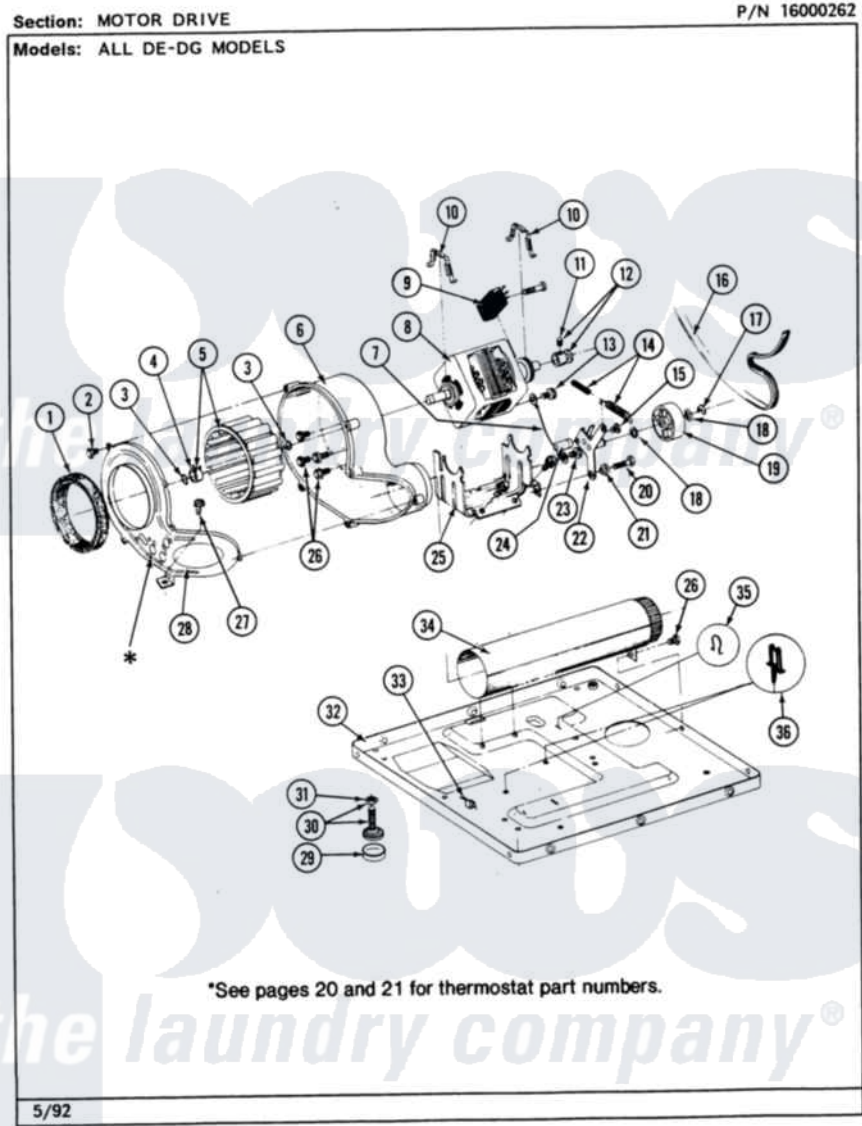

Maytag MDE26DAACW 08 - MOTOR DRIVE

Maytag Commercial Maytag MDE26DAACW Dryer Parts Parts Diagram 08 - MOTOR DRIVE
 Click on the part number to view part

Item	Original Part Number	Replaced By	Status	Part Description
001	Y312901			Seal, Housing Cover
002	Y312961	W10116751		Screw
003	410233	9703438		Ring-Retrn
004	312967			Clamp, Blower Housing
005	Y303836			Blower Wheel Assembly And Clamp
006	Y312893			Housing, Blower
007	901220			Ground Wire
008	Y303358	W10410999		Motor-Drive
009	306207		Not Available	(PROD. No.303358-8 & No.303358-9)
"	NLA		Not Available	SWITCH, EXTERNAL START
"	Y303877		Not Available	SWITCH, MOTOR EXTERNAL START No.303358-2, No.303358-4, 303358-7
"	Y303879			Switch, Motor External Start
010	Y015825			Clip, Motor To Motor Support
011	Y053241			Set Screw, Motor Pulley

012	Y305185	6-3051850	Pulley- MO
013	910343	488234	Screw 8-32 X 1/4
014	Y303945		IDLER SPRING ASSY. W/PLUG
015	Y312961	W10116751	Screw
016	Y312959		Poly "V" Belt For Tumbler
017	312958	354987	Ring, Retaining
018	Y312527		Washer, Idler Shaft
019	Y303705	6-3037050	Pulley- ID
020	Y014874		Screw, Idler Arm And Sleeve
021	Y312894	315772	Sleeve, Idler Arm
022	Y303363	6-3033630	Idler Arm
023	211294	90767	Screw, 8A X 3/8 HeX Washer Head Tapping
024	Y313582	W10116756	Spacer
025	NLA	Not Available	SUPPORT, MOTOR
026	Y310632	1163839	Screw
027	Y313561		Screw---NA
028	314847		COVER, BLOWER HOUSING
029	Y314137		Foot, Rubber
030	Y305086		Adjustable Leg And Nut
031	Y052740	62739	Nut, Lock
032	Y303361	Not Available	BASE ASSY. (UPPER & LOWER)
033	Y310376		Clip, Door Switch Harness
034	Y303442		EXHAUST DUCT ASSEMBLY
035	410490		Spring, Retainer Wire Harness
036	Y313262	W10116752	Retainer-