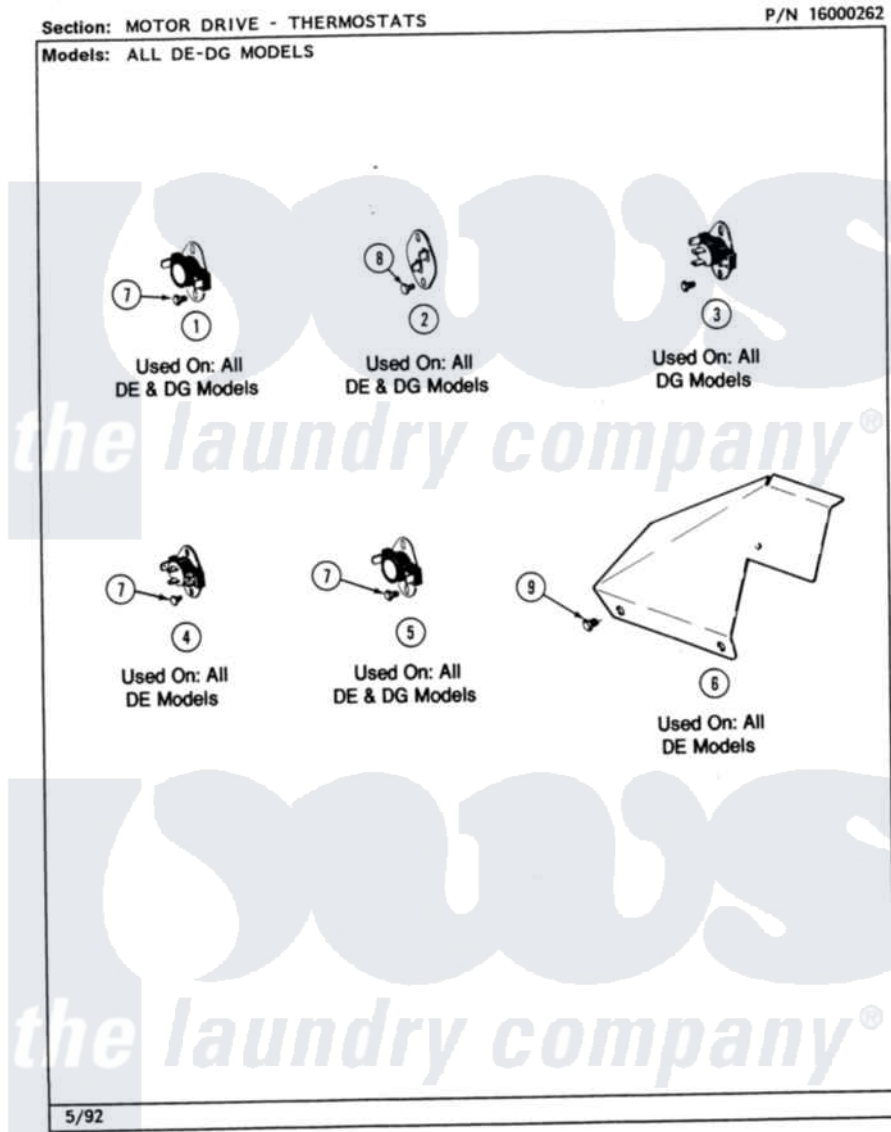

Maytag MDE26DAACW 09 - MOTOR DRIVE-THERMOSTATS

20

Maytag [Commercial Maytag MDE26DAACW Dryer Parts](#) Parts Diagram 09 - MOTOR DRIVE-THERMOSTATS
 Click on the part number to view part

Item	Original Part Number	Replaced By	Status	Part Description
001	303392			Thermostat, Cycling
002	306604			Cut-Off, Thermal Part Not Used
003	W10124350		Not Available	NOT REQUIRED PART OR SEE NOTE
004	306967			Thermostat, Multi-Temp Part Not Used Mde26ct-MN Only
005	308211			Thermostat, Cool Down
006	315122		Not Available	COVER, THERMOSTAT PART NOT USED (MDE ONLY)
007	211294	90767		Screw, 8A X 3/8 HeX Washer Head Tapping
008	NLA		Not Available	SCREW, THERMAL CUT-OFF
009	Y310632	1163839		Screw