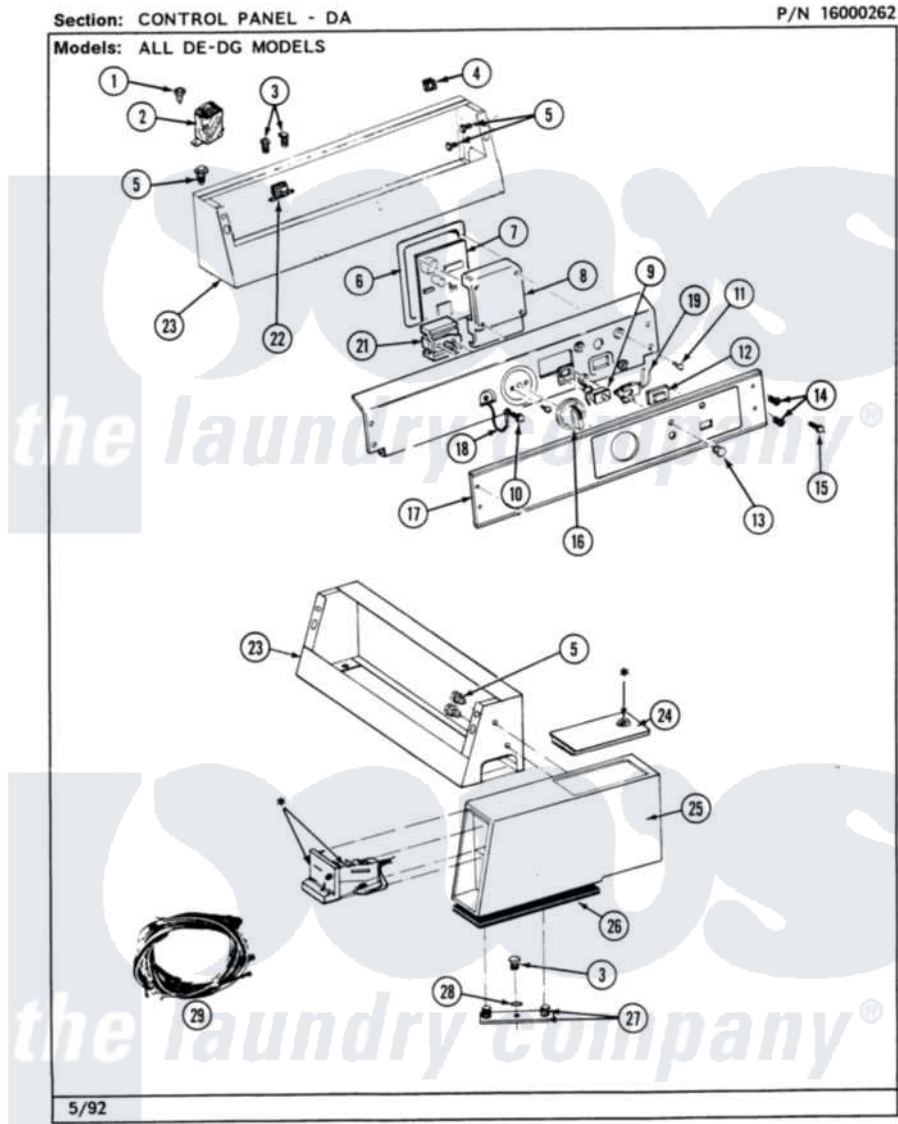

# Maytag MDE26DAADG 01 - CONTROL PANEL

2

Maytag [Commercial Maytag MDE26DAADG Dryer Parts](#) Parts Diagram 01 - CONTROL PANEL  
 Click on the part number to view part

Item	Original Part Number	Replaced By	Status	Part Description
001	Y251119	<a href="#">3177991</a>		Screw
002	<a href="#">208048</a>			Relay, Heater Motor
"	NLA		Not Available	RELAY
003	<a href="#">211294</a>	<a href="#">90767</a>		Screw, 8A X 3/8 HeX Washer Head Tapping
004	<a href="#">215003</a>			Fastener, Panel And Bracket
005	212276	<a href="#">W10116760</a>		Screw
006	NLA		Not Available	COVER, CIRCUIT BOARD
007	NLA		Not Available	CONTROL BOARD ASSY.
008	NLA		Not Available	ENCLOSURE, CIRCUIT BOARD
009	NLA		Not Available	SWITCH, START
010	<a href="#">Y313588</a>	<a href="#">488234</a>		Screw 8-32 X 1/4
011	<a href="#">312956</a>			Screw-Igniter And Clip Mount
012	NLA		Not Available	WINDOW, DATA
013	<a href="#">215564</a>			Lens, Indicator Light
014	<a href="#">215506</a>			Screw, Control Panel Overlay

015	NLA		Not Available	LENS, LIGHT GREEN
016	<a href="#">306938</a>			Knob, Selector Switch
017	NLA		Not Available	PANEL, CONTROL
018	<a href="#">205810</a>			Wire, Ground
019	204075		Not Available	PILOT LAMP (DG MODELS ONLY)
020	<a href="#">315343</a>	<a href="#">31-5343</a>		Parts Manual
"	NLA		Not Available	(ALM)
021	307237	<a href="#">W10327105</a>		Switch, Cycle Selection
022	NLA		Not Available	TRANSFORMER
023	NLA		Not Available	CONTROL COVER ASSY. (WHT)
024	203188		Not Available	TIMER ACCESS DOOR (WHT)
"	203188L		Not Available	ACCESS DOOR-ALMOND
"	203188M		Not Available	ACCESS DOOR-HARVEST WHEAT
025	207940	<a href="#">22001407</a>		Case, Coin Slide
"	207940L	<a href="#">22001408</a>		(ALM)
"	NLA		Not Available	(HVST WHEAT)
026	<a href="#">214660</a>			Gasket, Control Center
027	NLA		Not Available	MTG. STRAP---NA
028	<a href="#">910309</a>			Washer, Mounting Strap
029	<a href="#">208045</a>			Harness, Wire Sensor Switch To Circuit Brd
"	NLA		Not Available	HARNESS,WIRE MAIN