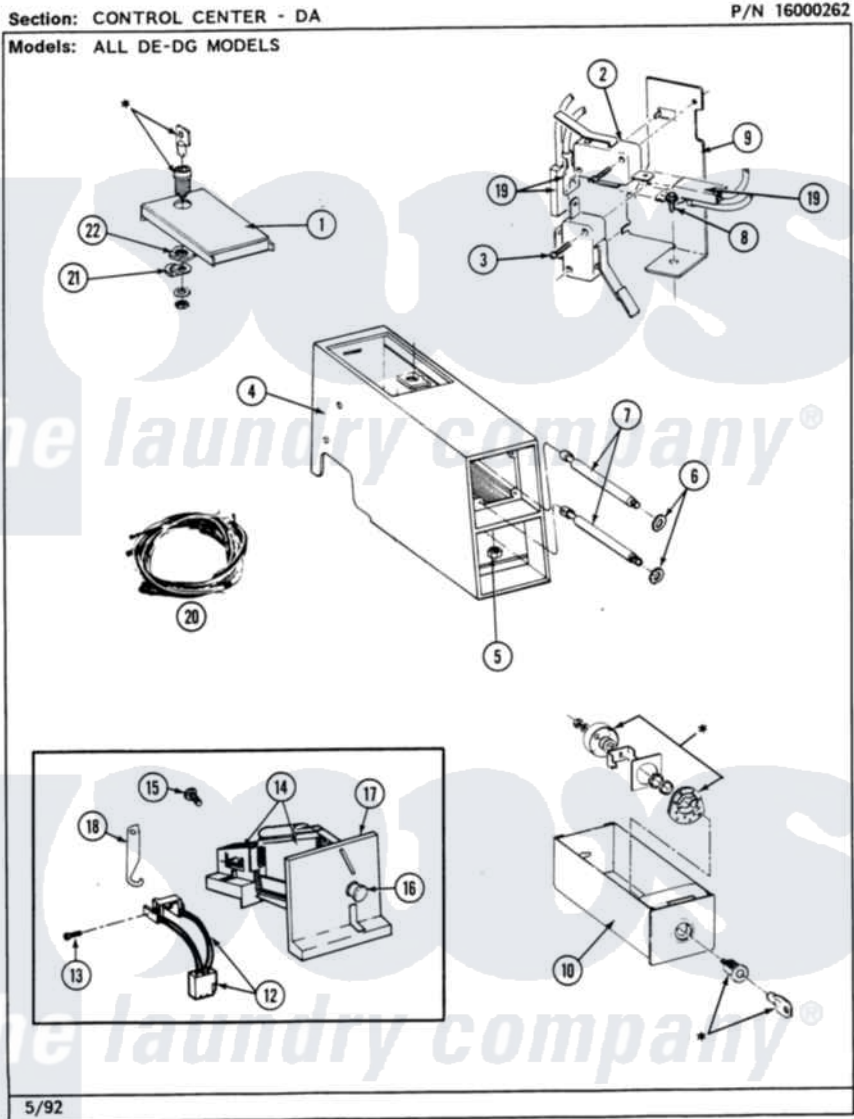

Maytag MDE26DAADG 02 - CONTROL CENTER

4

Maytag [Commercial Maytag MDE26DAADG Dryer Parts](#) Parts Diagram 02 - CONTROL CENTER
 Click on the part number to view part

Item	Original Part Number	Replaced By	Status	Part Description
001	203188		Not Available	TIMER ACCESS DOOR (WHT)
"	203188L		Not Available	ACCESS DOOR-ALMOND
"	203188M		Not Available	ACCESS DOOR-HARVEST WHEAT
002	208042			Switch, Sensor
003	912012	3400409		Screw
004	207940	22001407		Case, Coin Slide
"	207940L	22001408		(ALM)
"	NLA		Not Available	(HVST WHEAT)
005	Y052740	62739		Nut, Lock
006	910181			Lockwasher, Terminal Block
007	213035			Bolt, Locking
008	NLA		Not Available	SCREW, SENSOR SWITCH BKT
009	NLA		Not Available	BRACKET, SENSOR SWITCH
010	207912	208884		Coin Box K

"	207912L	208884	Coin Box K
"	NLA		Not Available (HVST WHEAT)
011	NLA		Not Available COIN DROP ASSY.(25-CANADA)
012	206799		Optic Switch Assembly
013	314665		Screw, Switch Assembly
014	207949		Rejector, Coin
015	NLA		Not Available SCREW, COIN DROP ASSY.
016	216009		BUTTON, RETURN
017	216010	Y208306	Kit- Mtg C
018	216011		Spring, Return Button
019	208045		Harness, Wire Sensor Switch To Circuit Brd
020	NLA		Not Available HARNESS, WIRE
021	213750	W10133266	Cam-Lock
022	212328	W10139762	Hex Nut, 3/4-27