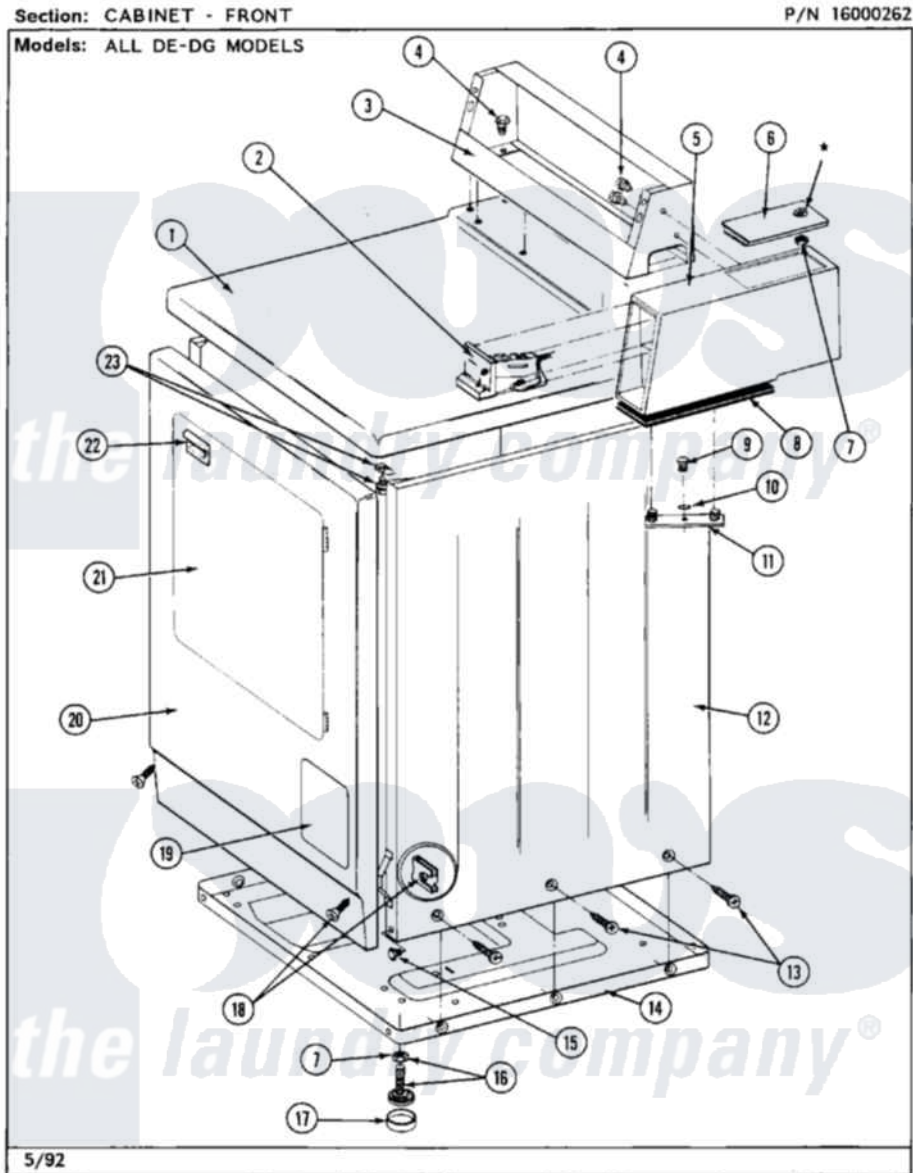

# Maytag MDE26DAADG 03 - CABINET-FRONT

6

Maytag [Commercial Maytag MDE26DAADG Dryer Parts](#) Parts Diagram 03 - CABINET-FRONT  
 Click on the part number to view part

Item	Original Part Number	Replaced By	Status	Part Description
001	307105		Not Available	COVER, TOP ASSY. (WHT)
"	NLA		Not Available	(ALM)
002	NLA		Not Available	COIN DROP ASSY.
003	NLA		Not Available	CONTROL COVER (WHT)
004	212276	<a href="#">W10116760</a>		Screw
005	207940	<a href="#">22001407</a>		Case, Coin Slide
"	207940L	<a href="#">22001408</a>		(ALM)
"	NLA		Not Available	(HVST WHEAT)
006	203188		Not Available	TIMER ACCESS DOOR (WHT)
"	203188L		Not Available	ACCESS DOOR-ALMOND
"	203188M		Not Available	ACCESS DOOR-HARVEST WHEAT
007	<a href="#">Y052740</a>	<a href="#">62739</a>		Nut, Lock
008	<a href="#">214660</a>			Gasket, Control Center
009	<a href="#">211294</a>	<a href="#">90767</a>		Screw, 8A X 3/8 HeX Washer Head Tapping

010	<a href="#">910309</a>		Washer, Mounting Strap
011	NLA	Not Available	MTG. STRAP---NA
012	NLA	Not Available	CABINET (WHT)
013	<a href="#">213007</a>		Xfor Cabinet See Cabinet, Back
014	Y303361	Not Available	BASE ASSY. (UPPER & LOWER)
015	Y310632	<a href="#">1163839</a>	Screw
016	<a href="#">Y305086</a>		Adjustable Leg And Nut
017	<a href="#">Y314137</a>		Foot, Rubber
018	<a href="#">204439</a>		Screw And Fstner Assembly
019	NLA	Not Available	PART NOT USED
020	NLA	Not Available	FRONT PANEL ASSY. (WHT)
021	308061	Not Available	DOOR ASSY. COMPLETE (WHT)
"	NLA	Not Available	(ALM)
022	<a href="#">314946</a>		Handle White
"	<a href="#">314972</a>		Handle Door ALM
"	NLA	Not Available	(HVST WHEAT)
023	<a href="#">204445</a>		Screw And Fastener Assembly