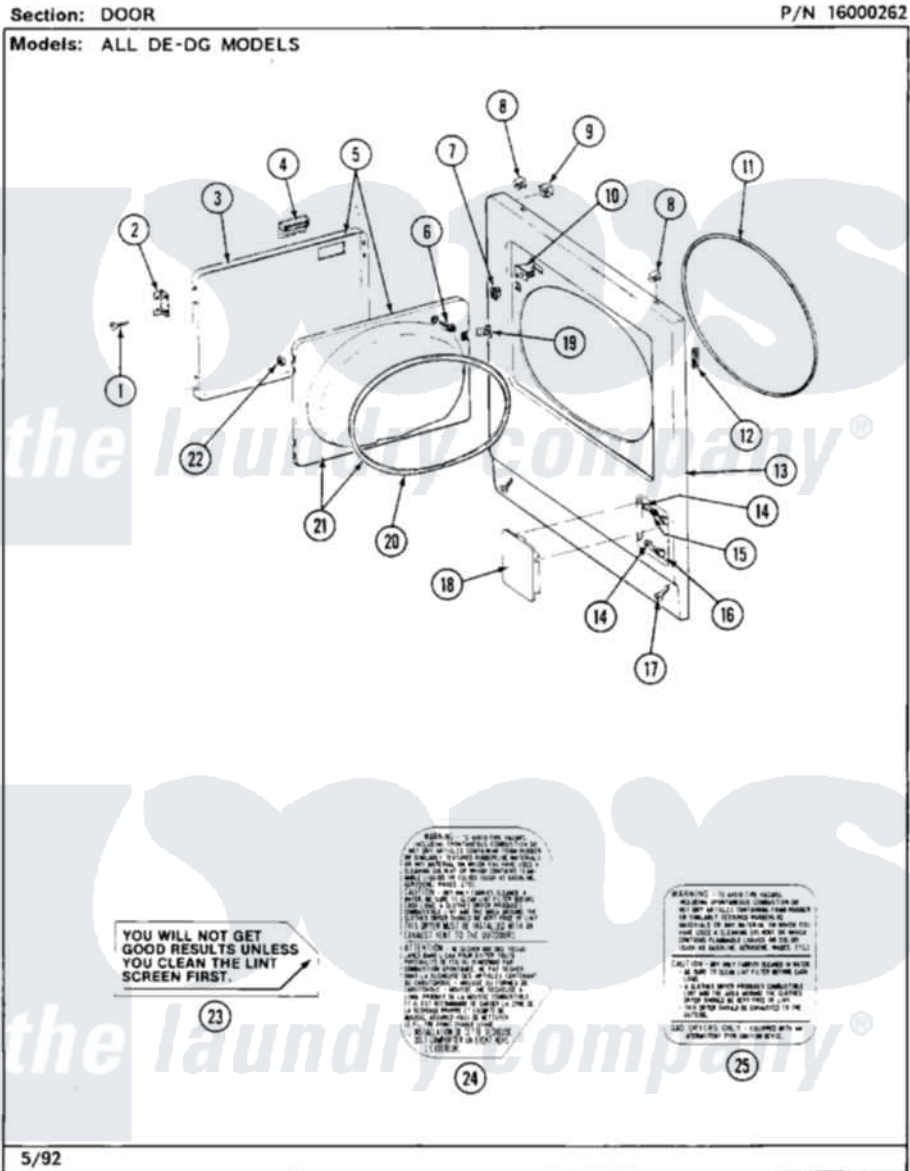

# Maytag MDE26DAADG 05 - DOOR

10

Maytag [Commercial Maytag MDE26DAADG Dryer Parts](#) Parts Diagram 05 - DOOR

[Click on the part number to view part](#)

Item	Original Part Number	Replaced By	Status	Part Description
001	<a href="#">Y314062</a>			Screw, Door Hinge And Panel
002	307099	<a href="#">33001230</a>		Hinge, Door
003	<a href="#">314966</a>			Panel, Outer
"	NLA		Not Available	(ALM)
004	<a href="#">314946</a>			Handle White
"	<a href="#">314972</a>			Handle Door ALM
"	NLA		Not Available	(HVST WHEAT)
005	NLA		Not Available	(ALM)
"	Y307111		Not Available	DOOR ASSY. COMPLETE (WHT)
006	312960	<a href="#">489355</a>		Screw, 8 X 1/2
007	<a href="#">306436</a>			Door Latch Kit--W
008	212982	<a href="#">22001650</a>		Fastener, Spring
009	<a href="#">Y310376</a>			Clip, Door Switch Harness
010	<a href="#">Y305753</a>	<a href="#">W10169313</a>		Switch-Dor
011	<a href="#">314937</a>			Seal, Front Panel
012	<a href="#">Y313907</a>			Fastener, Twin

013	NLA		Not Available	PANEL, FRONT (WHT)
014	W10124350		Not Available	NOT REQUIRED PART OR SEE NOTE
015	W10124350		Not Available	NOT REQUIRED PART OR SEE NOTE
016	W10124350		Not Available	NOT REQUIRED PART OR SEE NOTE
017	W10124350		Not Available	NOT REQUIRED PART OR SEE NOTE
018	W10124350		Not Available	NOT REQUIRED PART OR SEE NOTE
019	314936	<a href="#">33001305</a>		Strike, Door
020	314935	<a href="#">33001192</a>		Seal, Door
021	307098		Not Available	DOOR, INNER (W/SEAL)
022	<a href="#">Y313910</a>			Clip, Door Liner To Outer Panel
023	<a href="#">Y313340</a>			LABEL, LINT SCREEN INSTRUCTION
024	314941		Not Available	LABEL, INSTRUCTION
025	NLA		Not Available	LABEL, INSTRUCTION (CANADA)