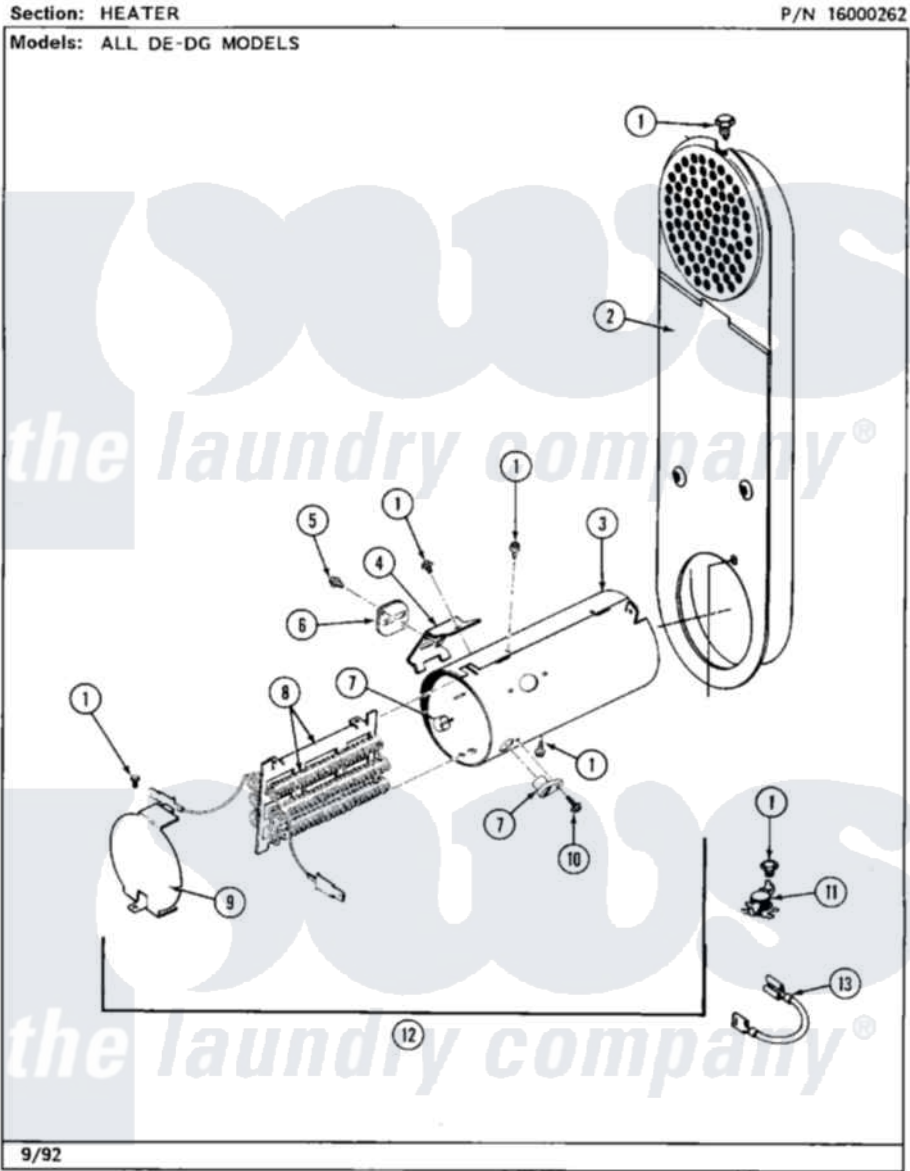

Maytag MDE26DAADG 07 - HEATER

14

Maytag Commercial Maytag MDE26DAADG Dryer Parts Parts Diagram 07 - HEATER
Click on the part number to view part

Item	Original Part Number	Replaced By	Status	Part Description
001	211294	90767		Screw, 8A X 3/8 HeX Washer Head Tapping
002	NLA		Not Available	INLET DUCT ASSY.
003	314995			Enclosure, Heater
004	315346			Bracket, Thermal Fuse
005	NLA		Not Available	SCREW, THERMAL FUSE
006	307473			Fuse, Thermal
007	314998			Insulator, Terminal
008	307184	Y308612		Heater Sub-Assembly
009	314999			Shield, Radiant
010	NLA		Not Available	SCREW, TERMINAL INSULATOR
011	303396			Thermostat, Hi-Limit
"	308217			Thermostat, Hi-Limit
012	307178			Heater Assembly