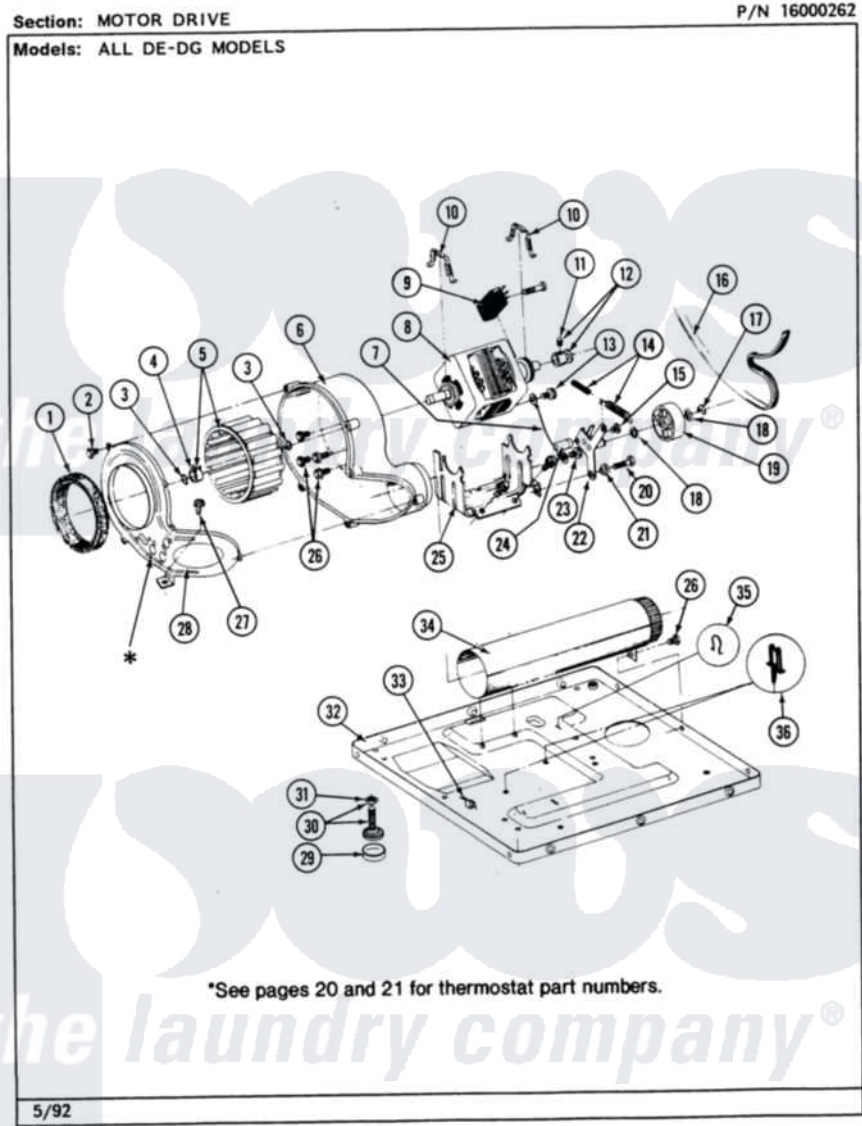

# Maytag MDE26DAADG 08 - MOTOR DRIVE

Maytag [Commercial Maytag MDE26DAADG Dryer Parts](#) Parts Diagram 08 - MOTOR DRIVE  
 Click on the part number to view part

Item	Original Part Number	Replaced By	Status	Part Description
001	<a href="#">Y312901</a>			Seal, Housing Cover
002	Y312961	<a href="#">W10116751</a>		Screw
003	410233	<a href="#">9703438</a>		Ring-Retrn
004	<a href="#">312967</a>			Clamp, Blower Housing
005	<a href="#">Y303836</a>			Blower Wheel Assembly And Clamp
006	<a href="#">Y312893</a>			Housing, Blower
007	<a href="#">901220</a>			Ground Wire
008	<a href="#">Y303358</a>	<a href="#">W10410999</a>		Motor-Drive
009	306207		Not Available	(PROD. No.303358-8 & No.303358-9)
"	NLA		Not Available	SWITCH, EXTERNAL START
"	Y303877		Not Available	SWITCH, MOTOR EXTERNAL START No.303358-2, No.303358-4, 303358-7
"	<a href="#">Y303879</a>			Switch, Motor External Start
010	<a href="#">Y015825</a>			Clip, Motor To Motor Support
011	<a href="#">Y053241</a>			Set Screw, Motor Pulley