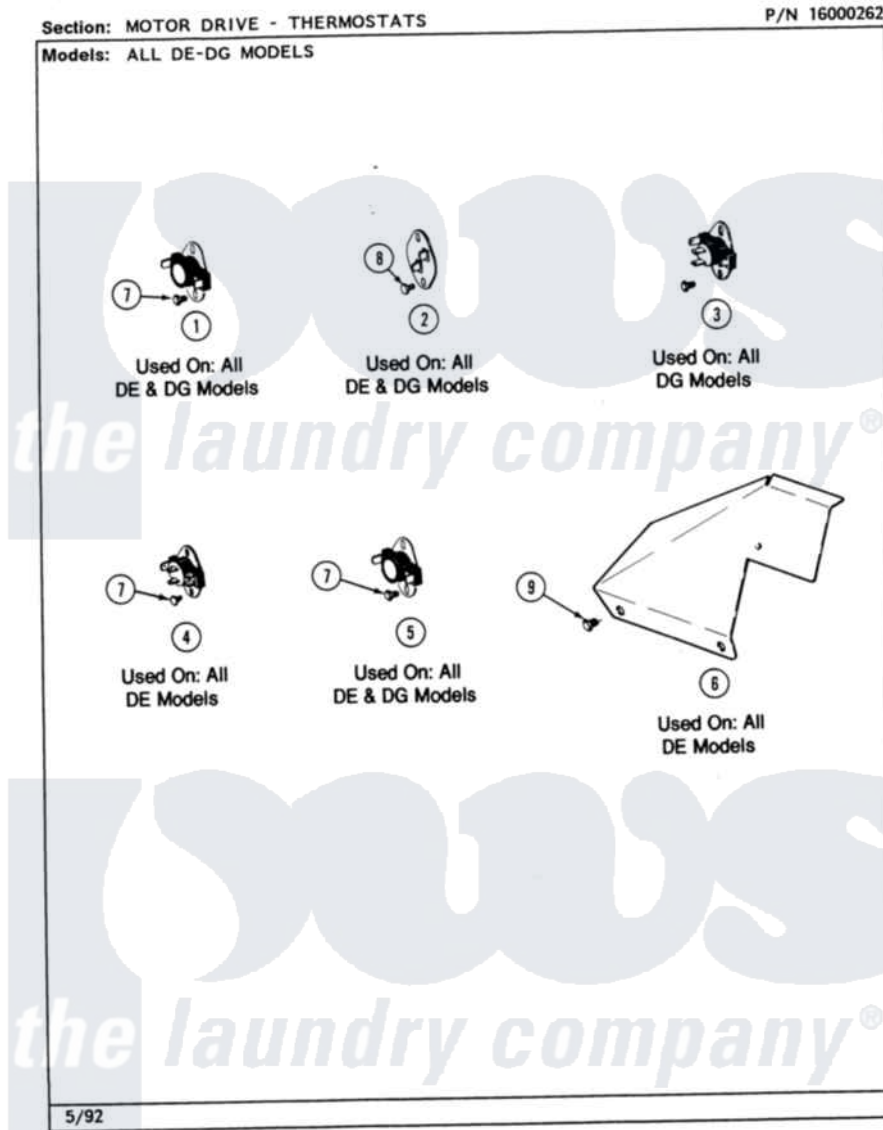

# Maytag MDE26DAADG 09 - MOTOR DRIVE-THERMOSTATS

20

Maytag [Commercial Maytag MDE26DAADG Dryer Parts](#) Parts Diagram 09 - MOTOR DRIVE-THERMOSTATS  
 Click on the part number to view part

Item	Original Part Number	Replaced By	Status	Part Description
001	<a href="#">303392</a>			Thermostat, Cycling
002	<a href="#">306604</a>			Cut-Off, Thermal Part Not Used
003	W10124350		Not Available	NOT REQUIRED PART OR SEE NOTE
004	<a href="#">306967</a>			Thermostat, Multi-Temp Part Not Used Mde26ct-MN Only
005	<a href="#">308211</a>			Thermostat, Cool Down
006	315122		Not Available	COVER, THERMOSTAT PART NOT USED (MDE ONLY)
007	<a href="#">211294</a>	<a href="#">90767</a>		Screw, 8A X 3/8 HeX Washer Head Tapping
008	NLA		Not Available	SCREW, THERMAL CUT-OFF
009	Y310632	<a href="#">1163839</a>		Screw