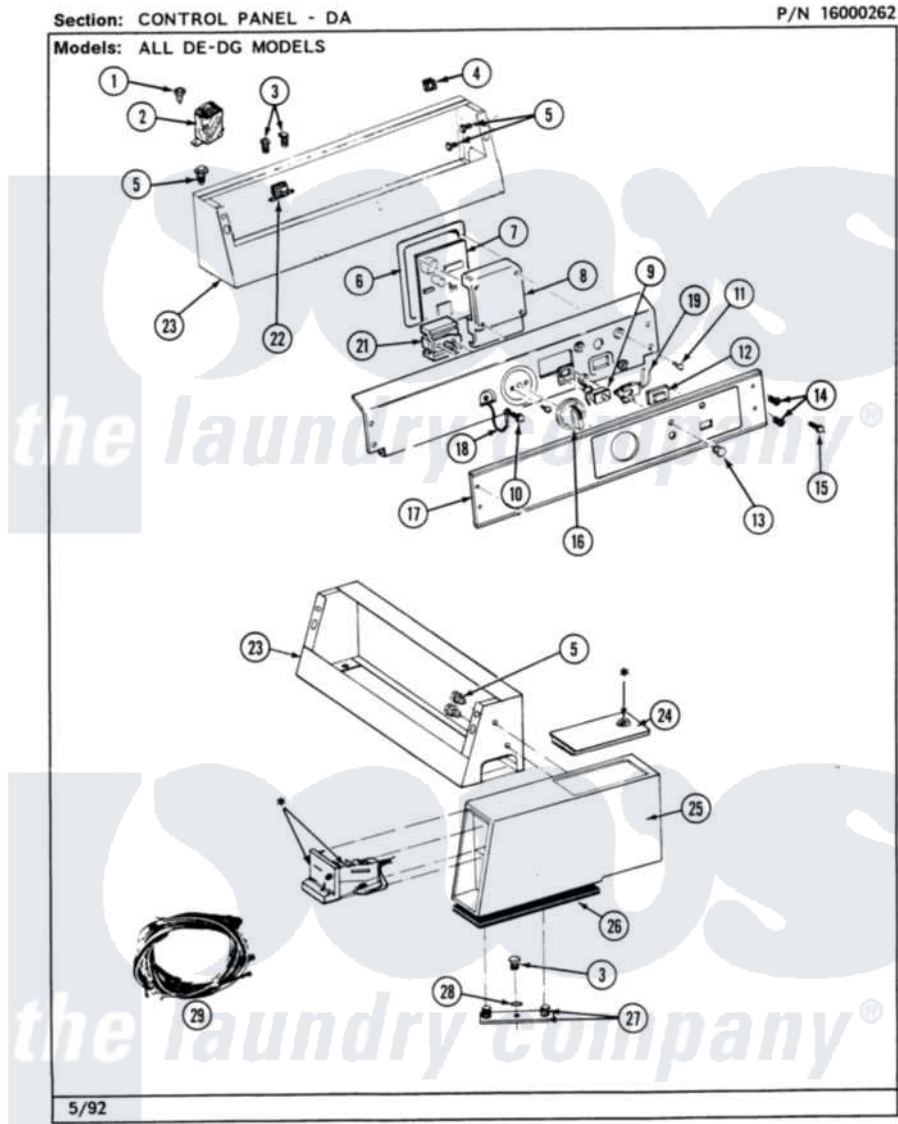

# Maytag MDE26DAADL 01 - CONTROL PANEL

2

Maytag [Commercial Maytag MDE26DAADL Dryer Parts](#) Parts Diagram 01 - CONTROL PANEL  
 Click on the part number to view part

Item	Original Part Number	Replaced By	Status	Part Description
001	Y251119	<a href="#">3177991</a>		Screw
002	<a href="#">208048</a>			Relay, Heater Motor
"	NLA		Not Available	RELAY
003	<a href="#">211294</a>	<a href="#">90767</a>		Screw, 8A X 3/8 HeX Washer Head Tapping
004	<a href="#">215003</a>			Fastener, Panel And Bracket
005	212276	<a href="#">W10116760</a>		Screw
006	NLA		Not Available	COVER, CIRCUIT BOARD
007	NLA		Not Available	CONTROL BOARD ASSY.
008	NLA		Not Available	ENCLOSURE, CIRCUIT BOARD
009	NLA		Not Available	SWITCH, START
010	<a href="#">Y313588</a>	<a href="#">488234</a>		Screw 8-32 X 1/4
011	<a href="#">312956</a>			Screw-Igniter And Clip Mount
012	NLA		Not Available	WINDOW, DATA
013	<a href="#">215564</a>			Lens, Indicator Light
014	<a href="#">215506</a>			Screw, Control Panel Overlay

015	NLA		Not Available	LENS, LIGHT GREEN
016	<a href="#">306938</a>			Knob, Selector Switch
017	NLA		Not Available	PANEL, CONTROL
018	<a href="#">205810</a>			Wire, Ground
019	204075		Not Available	PILOT LAMP (DG MODELS ONLY)
020	<a href="#">315343</a>	<a href="#">31-5343</a>		Parts Manual
"	NLA		Not Available	(ALM)
021	307237	<a href="#">W10327105</a>		Switch, Cycle Selection
022	NLA		Not Available	TRANSFORMER
023	NLA		Not Available	CONTROL COVER ASSY. (WHT)
024	203188		Not Available	TIMER ACCESS DOOR (WHT)
"	203188L		Not Available	ACCESS DOOR-ALMOND
"	203188M		Not Available	ACCESS DOOR-HARVEST WHEAT
025	207940	<a href="#">22001407</a>		Case, Coin Slide
"	207940L	<a href="#">22001408</a>		(ALM)
"	NLA		Not Available	(HVST WHEAT)
026	<a href="#">214660</a>			Gasket, Control Center
027	NLA		Not Available	MTG. STRAP---NA
028	<a href="#">910309</a>			Washer, Mounting Strap
029	<a href="#">208045</a>			Harness, Wire Sensor Switch To Circuit Brd
"	NLA		Not Available	HARNES, WIRE MAIN