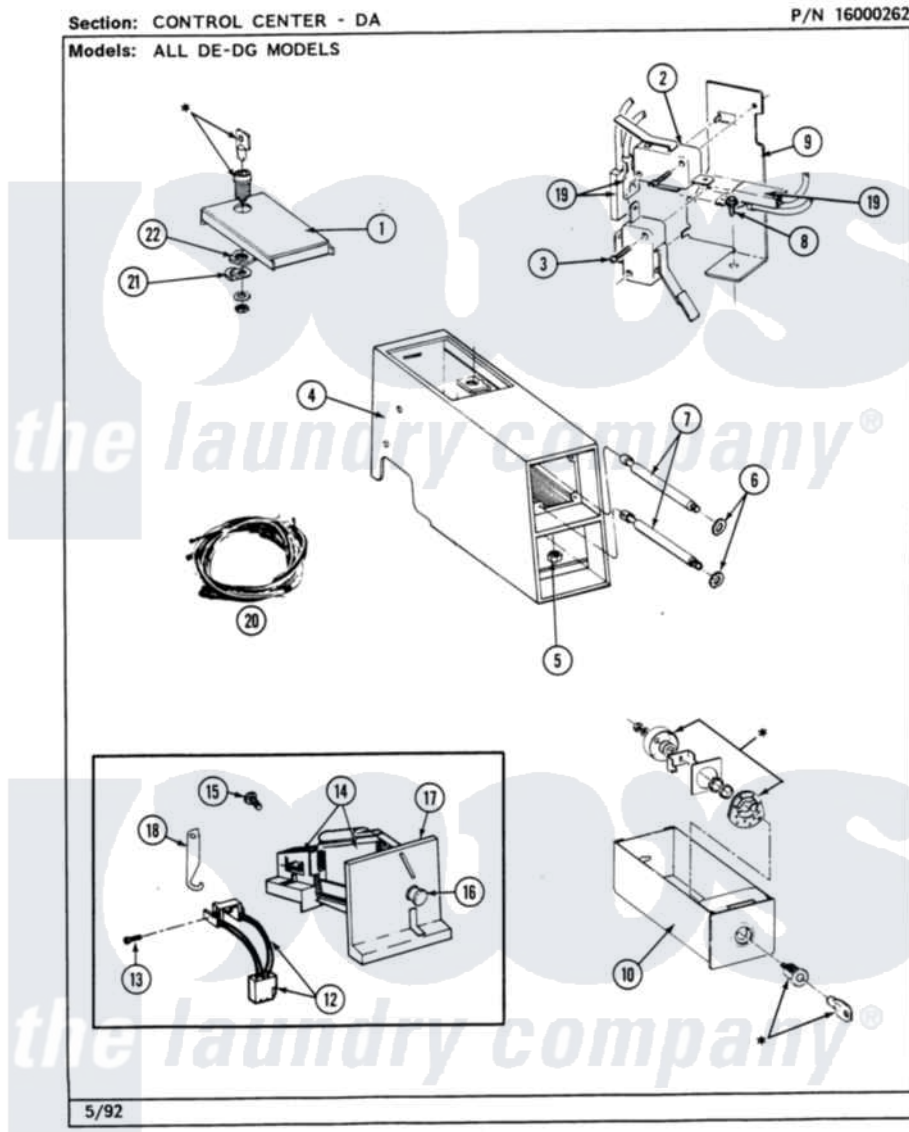

Maytag MDE26DAADL 02 - CONTROL CENTER

4

Maytag [Commercial Maytag MDE26DAADL Dryer Parts](#) Parts Diagram 02 - CONTROL CENTER
 Click on the part number to view part

Item	Original Part Number	Replaced By	Status	Part Description
001	203188		Not Available	TIMER ACCESS DOOR (WHT)
"	203188L		Not Available	ACCESS DOOR-ALMOND
"	203188M		Not Available	ACCESS DOOR-HARVEST WHEAT
002	208042			Switch, Sensor
003	912012	3400409		Screw
004	207940	22001407		Case, Coin Slide
"	207940L	22001408		(ALM)
"	NLA		Not Available	(HVST WHEAT)
005	Y052740	62739		Nut, Lock
006	910181			Lockwasher, Terminal Block
007	213035			Bolt, Locking
008	NLA		Not Available	SCREW, SENSOR SWITCH BKT
009	NLA		Not Available	BRACKET, SENSOR SWITCH
010	207912	208884		Coin Box K

"	207912L	208884	Coin Box K
"	NLA		Not Available (HVST WHEAT)
011	NLA		Not Available COIN DROP ASSY.(25-CANADA)
012	206799		Optic Switch Assembly
013	314665		Screw, Switch Assembly
014	207949		Rejector, Coin
015	NLA		Not Available SCREW, COIN DROP ASSY.
016	216009		BUTTON, RETURN
017	216010	Y208306	Kit- Mtg C
018	216011		Spring, Return Button
019	208045		Harness, Wire Sensor Switch To Circuit Brd
020	NLA		Not Available HARNESS, WIRE
021	213750	W10133266	Cam-Lock
022	212328	W10139762	Hex Nut, 3/4-27