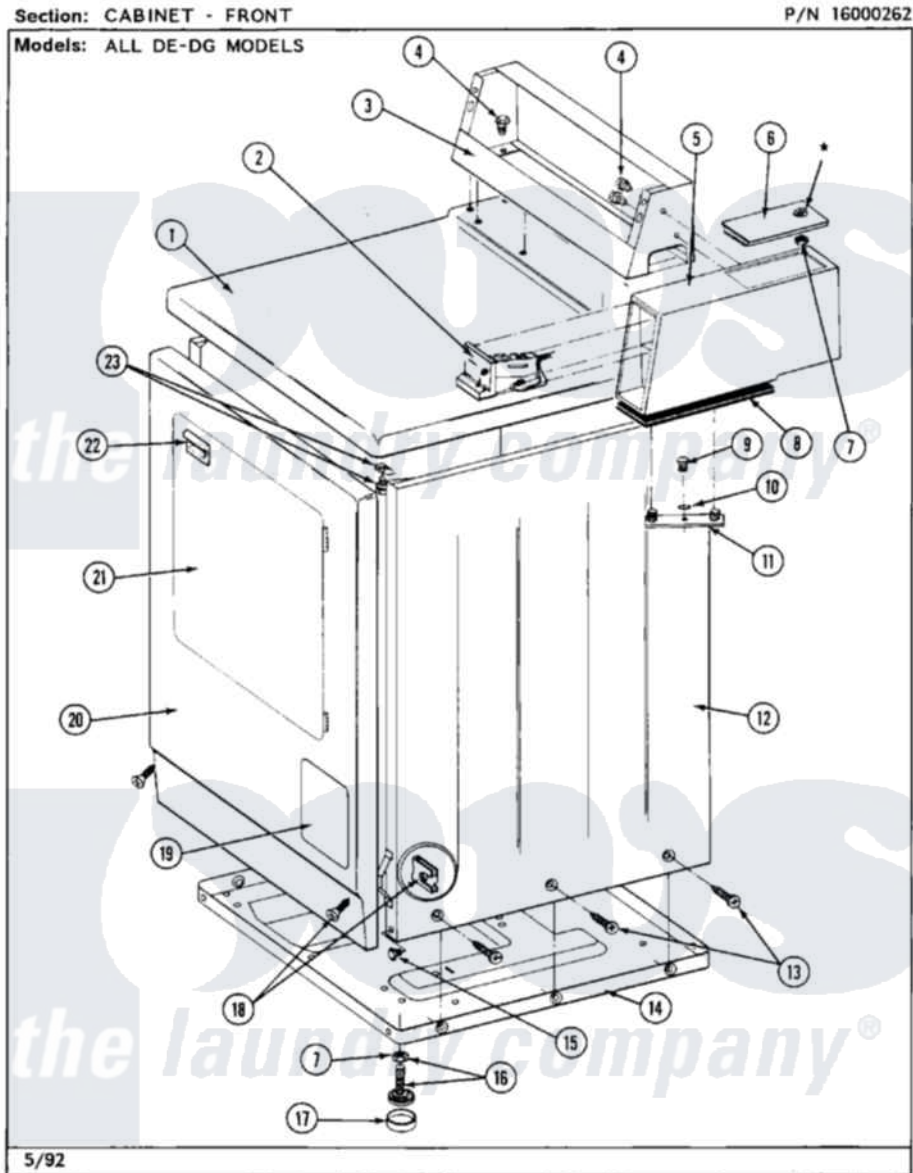

Maytag MDE26DAADL 03 - CABINET-FRONT

6

Maytag [Commercial Maytag MDE26DAADL Dryer Parts](#) Parts Diagram 03 - CABINET-FRONT
 Click on the part number to view part

Item	Original Part Number	Replaced By	Status	Part Description
001	307105		Not Available	COVER, TOP ASSY. (WHT)
"	NLA		Not Available	(ALM)
002	NLA		Not Available	COIN DROP ASSY.
003	NLA		Not Available	CONTROL COVER (WHT)
004	212276	W10116760		Screw
005	207940	22001407		Case, Coin Slide
"	207940L	22001408		(ALM)
"	NLA		Not Available	(HVST WHEAT)
006	203188		Not Available	TIMER ACCESS DOOR (WHT)
"	203188L		Not Available	ACCESS DOOR-ALMOND
"	203188M		Not Available	ACCESS DOOR-HARVEST WHEAT
007	Y052740	62739		Nut, Lock
008	214660			Gasket, Control Center
009	211294	90767		Screw, 8A X 3/8 HeX Washer Head Tapping

010	910309		Washer, Mounting Strap
011	NLA	Not Available	MTG. STRAP---NA
012	NLA	Not Available	CABINET (WHT)
013	213007		Xfor Cabinet See Cabinet, Back
014	Y303361	Not Available	BASE ASSY. (UPPER & LOWER)
015	Y310632	1163839	Screw
016	Y305086		Adjustable Leg And Nut
017	Y314137		Foot, Rubber
018	204439		Screw And Fstner Assembly
019	NLA	Not Available	PART NOT USED
020	NLA	Not Available	FRONT PANEL ASSY. (WHT)
021	308061	Not Available	DOOR ASSY. COMPLETE (WHT)
"	NLA	Not Available	(ALM)
022	314946		Handle White
"	314972		Handle Door ALM
"	NLA	Not Available	(HVST WHEAT)
023	204445		Screw And Fastener Assembly