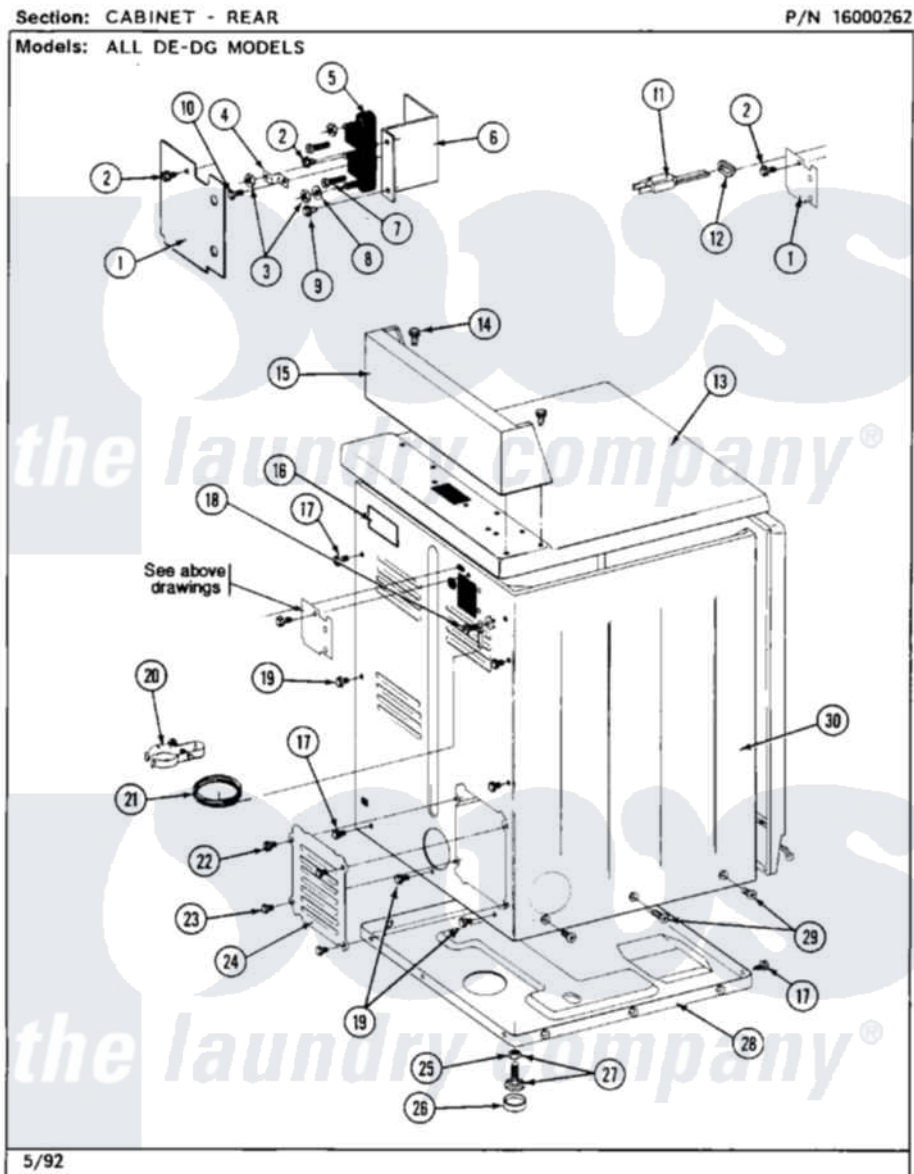

Maytag MDE26DAADL 04 - CABINET-REAR

8

Maytag [Commercial Maytag MDE26DAADL Dryer Parts](#) Parts Diagram 04 - CABINET-REAR
 Click on the part number to view part

Item	Original Part Number	Replaced By	Status	Part Description
001	Y312905		Not Available	COVER, TERMINAL
002	Y313561			Screw----NA
003	311484	112432		Nut
004	Y312184			Strap, Grounding
005	400008			Block, Terminal
006	Y312904			Bracket, Terminal Block
007	Y312209	W10001200		Screw
008	Y311270			Washer, Terminal Block
009	Y310632	1163839		Screw
010	Y311423	489483		Screw 10-32 X 1/2
011	W10124350		Not Available	NOT REQUIRED PART OR SEE NOTE
012	W10124350		Not Available	NOT REQUIRED PART OR SEE NOTE
013	307105		Not Available	COVER, TOP ASSY. (WHT)
"	NLA		Not Available	(ALM)
014	212276	W10116760		Screw

015	307105		Not Available	COVER, TOP ASSY. (WHT)
"	NLA		Not Available	(ALM)
016	214519			LABEL, ELECTRICAL INSTR. PART NOT USED-GAS MODELS ONLY
017	Y313561			Screw---NA
018	NLA		Not Available	SCREW & WASHER ASSY.
019	Y310632	1163839		Screw
020	301548			Clamp, Ground Wire
021	311155			Ground Wire And Clamp
022	Y313559			Screw
023	211294	90767		Screw, 8A X 3/8 HeX Washer Head Tapping
024	Y312951		Not Available	ACCESS COVER, BACK
025	Y052740	62739		Nut, Lock
026	Y314137			Foot, Rubber
027	Y305086			Adjustable Leg And Nut
028	Y303361		Not Available	BASE ASSY. (UPPER & LOWER)
029	213007			Xfor Cabinet See Cabinet, Back
030	NLA		Not Available	CABINET (WHT)