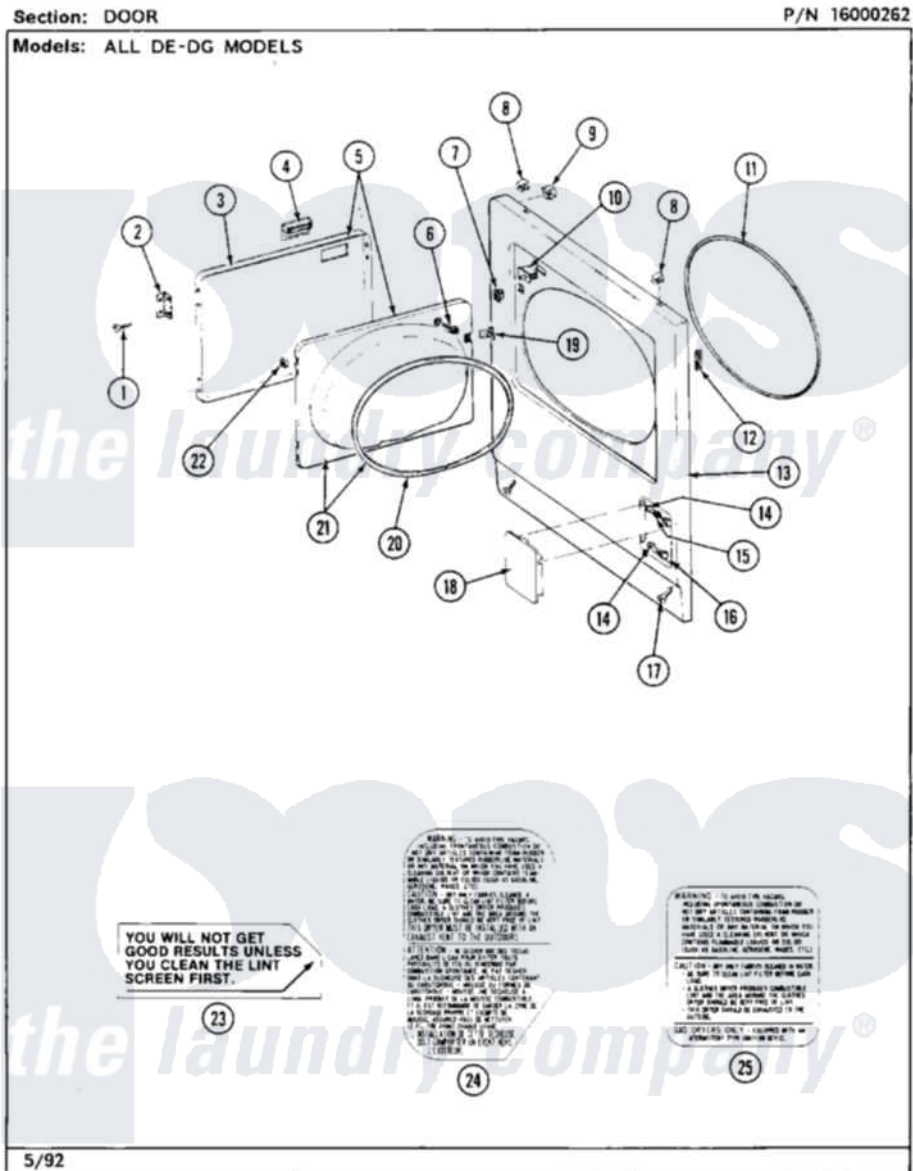

Maytag MDE26DAADL 05 - DOOR

10

Maytag [Commercial Maytag MDE26DAADL Dryer Parts](#) Parts Diagram 05 - DOOR
 Click on the part number to view part

Item	Original Part Number	Replaced By	Status	Part Description
001	Y314062			Screw, Door Hinge And Panel
002	307099	33001230		Hinge, Door
003	314966			Panel, Outer
"	NLA		Not Available	(ALM)
004	314946			Handle White
"	314972			Handle Door ALM
"	NLA		Not Available	(HVST WHEAT)
005	NLA		Not Available	(ALM)
"	Y307111		Not Available	DOOR ASSY. COMPLETE (WHT)
006	312960	489355		Screw, 8 X 1/2
007	306436			Door Latch Kit--W
008	212982	22001650		Fastener, Spring
009	Y310376			Clip, Door Switch Harness
010	Y305753	W10169313		Switch-Dor
011	314937			Seal, Front Panel
012	Y313907			Fastener, Twin

013	NLA		Not Available	PANEL, FRONT (WHT)
014	W10124350		Not Available	NOT REQUIRED PART OR SEE NOTE
015	W10124350		Not Available	NOT REQUIRED PART OR SEE NOTE
016	W10124350		Not Available	NOT REQUIRED PART OR SEE NOTE
017	W10124350		Not Available	NOT REQUIRED PART OR SEE NOTE
018	W10124350		Not Available	NOT REQUIRED PART OR SEE NOTE
019	314936	33001305		Strike, Door
020	314935	33001192		Seal, Door
021	307098		Not Available	DOOR, INNER (W/SEAL)
022	Y313910			Clip, Door Liner To Outer Panel
023	Y313340			LABEL, LINT SCREEN INSTRUCTION
024	314941		Not Available	LABEL, INSTRUCTION
025	NLA		Not Available	LABEL, INSTRUCTION (CANADA)