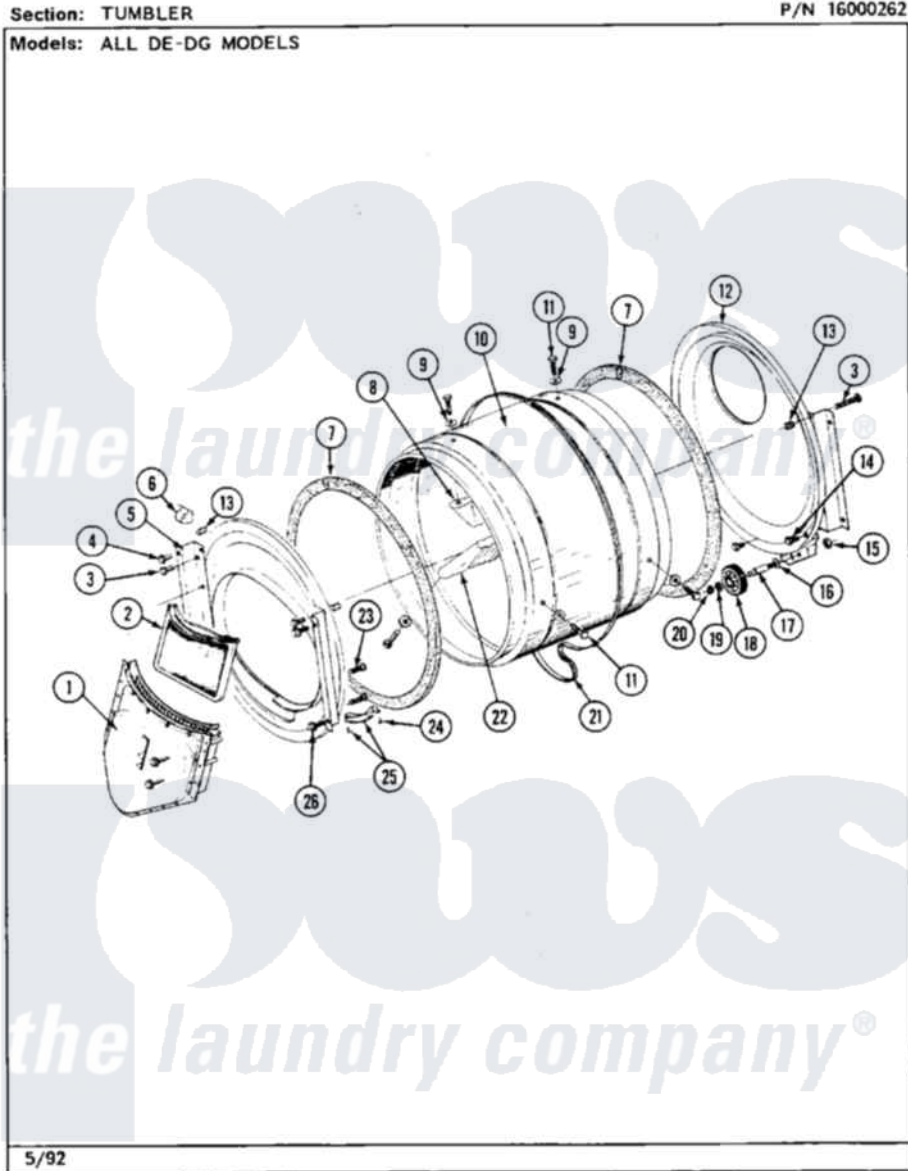

Maytag MDE26DAADL 06 - TUMBLER

12

Maytag [Commercial Maytag MDE26DAADL Dryer Parts](#) Parts Diagram 06 - TUMBLER
Click on the part number to view part

Item	Original Part Number	Replaced By	Status	Part Description
001	Y307112	33001016		Outlet Duct Assembly
002	307108	33002970		Lint Filte
003	NLA		Not Available	SCREW, TUMBLER SUPPORT
004	Y313561			Screw---NA
005	307109	33001179		Front, Tumbler
006	Y310376			Clip, Door Switch Harness
007	314820			Seal, Tumbler
008	314803	33001012		Baffle
009	314158			Washer, Baffle To Tumbler
010	306663		Not Available	TUMBLER W/BAFFLES
"	314802		Not Available	TUMBLER W/OUT BAFFLES
011	Y310759			Screw, Tumbler Baffles
012	Y307114	33001178		Back, Tumbler
"	Y308544	33001178		Back, Tumbler
013	NLA		Not Available	COVER, THREAD
				Screw, 2A X 2/8 Hex Washer

014	211294	90767	Screw, 0A X 3/8 Hex Washer Head Tapping
015	312538	33001443	Nut, Hex
016	Y313347	312535	Washer, Vault Mounting Brk.
017	Y312948	6-3129480	Shaft- Tumbler
018	Y303373	12001541	Drum Roller/Washer Assembly--W
019	312535		Washer, Vault Mounting Brk.
020	410233	9703438	Ring-Retrn
021	Y312959		Poly "V" Belt For Tumbler
022	314804	33001004	Baffle, Tall
023	Y314110	33002917	Screw, No.10-16
024	210720		Rivet, Bearing To Tumbler Frnt
025	306508		Tumbler Bearing Kit ----W
026	Y310632	1163839	Screw