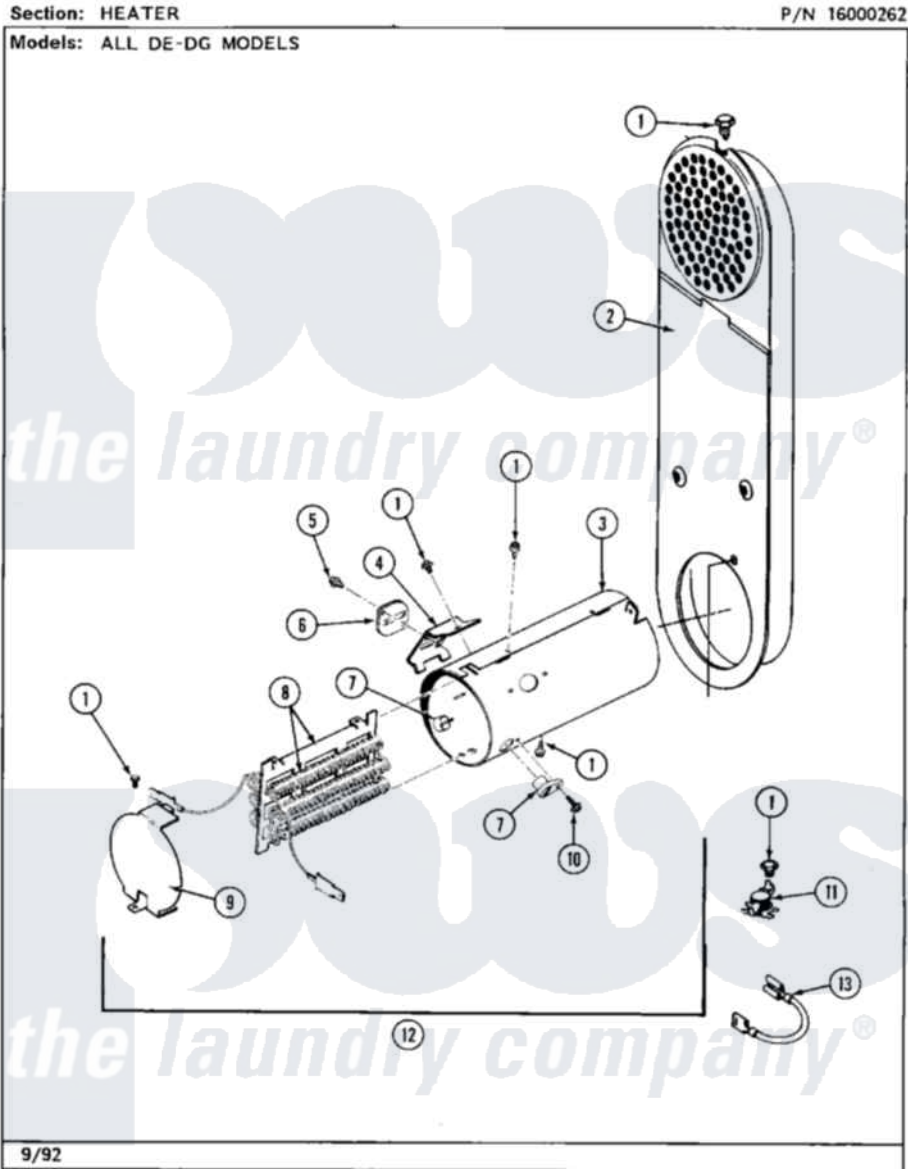

Maytag MDE26DAADL 07 - HEATER

14

Maytag [Commercial Maytag MDE26DAADL Dryer Parts](#) Parts Diagram 07 - HEATER
 Click on the part number to view part

Item	Original Part Number	Replaced By	Status	Part Description
001	211294	90767		Screw, 8A X 3/8 HeX Washer Head Tapping
002	NLA		Not Available	INLET DUCT ASSY.
003	314995			Enclosure, Heater
004	315346			Bracket, Thermal Fuse
005	NLA		Not Available	SCREW, THERMAL FUSE
006	307473			Fuse, Thermal
007	314998			Insulator, Terminal
008	307184	Y308612		Heater Sub-Assembly
009	314999			Shield, Radiant
010	NLA		Not Available	SCREW, TERMINAL INSULATOR
011	303396			Thermostat, Hi-Limit
"	308217			Thermostat, Hi-Limit
012	307178			Heater Assembly