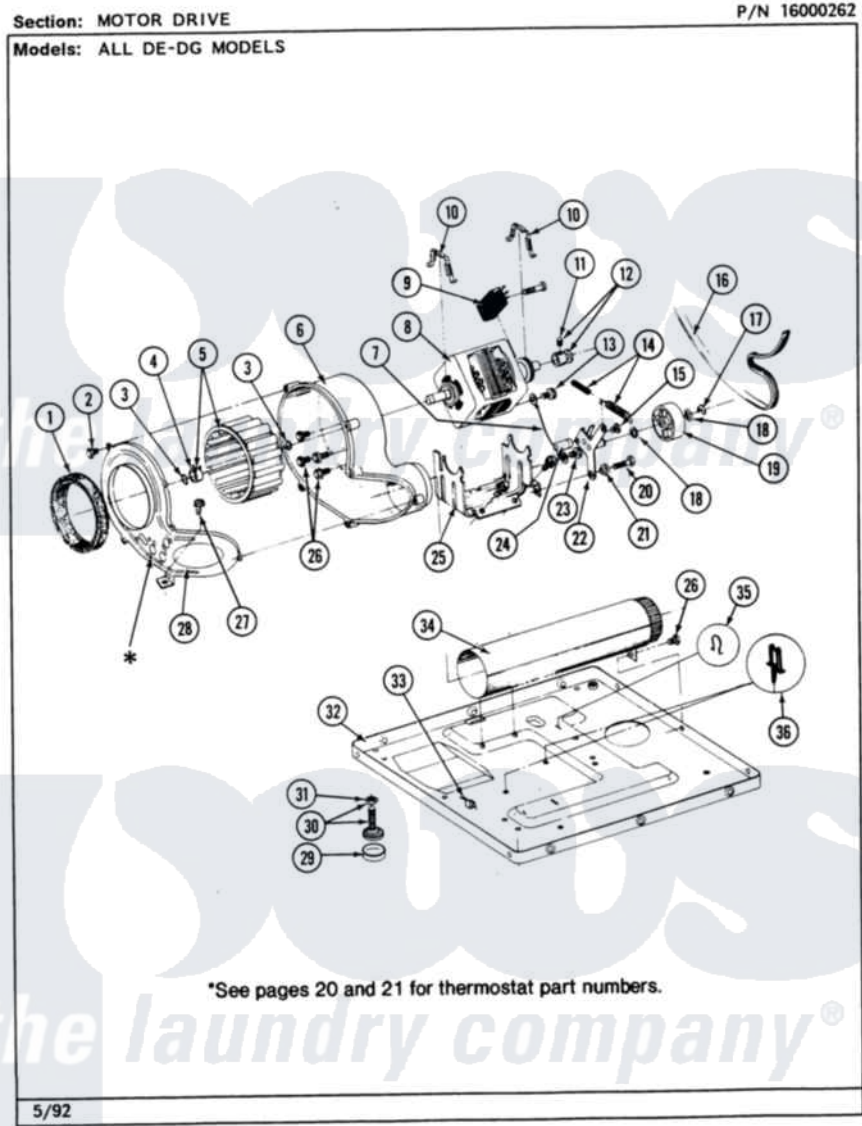

# Maytag MDE26DAADL 08 - MOTOR DRIVE

Maytag [Commercial Maytag MDE26DAADL Dryer Parts](#) Parts Diagram 08 - MOTOR DRIVE  
 Click on the part number to view part

Item	Original Part Number	Replaced By	Status	Part Description
001	<a href="#">Y312901</a>			Seal, Housing Cover
002	Y312961	<a href="#">W10116751</a>		Screw
003	410233	<a href="#">9703438</a>		Ring-Retrn
004	<a href="#">312967</a>			Clamp, Blower Housing
005	<a href="#">Y303836</a>			Blower Wheel Assembly And Clamp
006	<a href="#">Y312893</a>			Housing, Blower
007	<a href="#">901220</a>			Ground Wire
008	<a href="#">Y303358</a>	<a href="#">W10410999</a>		Motor-Drive
009	306207		Not Available	(PROD. No.303358-8 & No.303358-9)
"	NLA		Not Available	SWITCH, EXTERNAL START
"	Y303877		Not Available	SWITCH, MOTOR EXTERNAL START No.303358-2, No.303358-4, 303358-7
"	<a href="#">Y303879</a>			Switch, Motor External Start
010	<a href="#">Y015825</a>			Clip, Motor To Motor Support
011	<a href="#">Y053241</a>			Set Screw, Motor Pulley