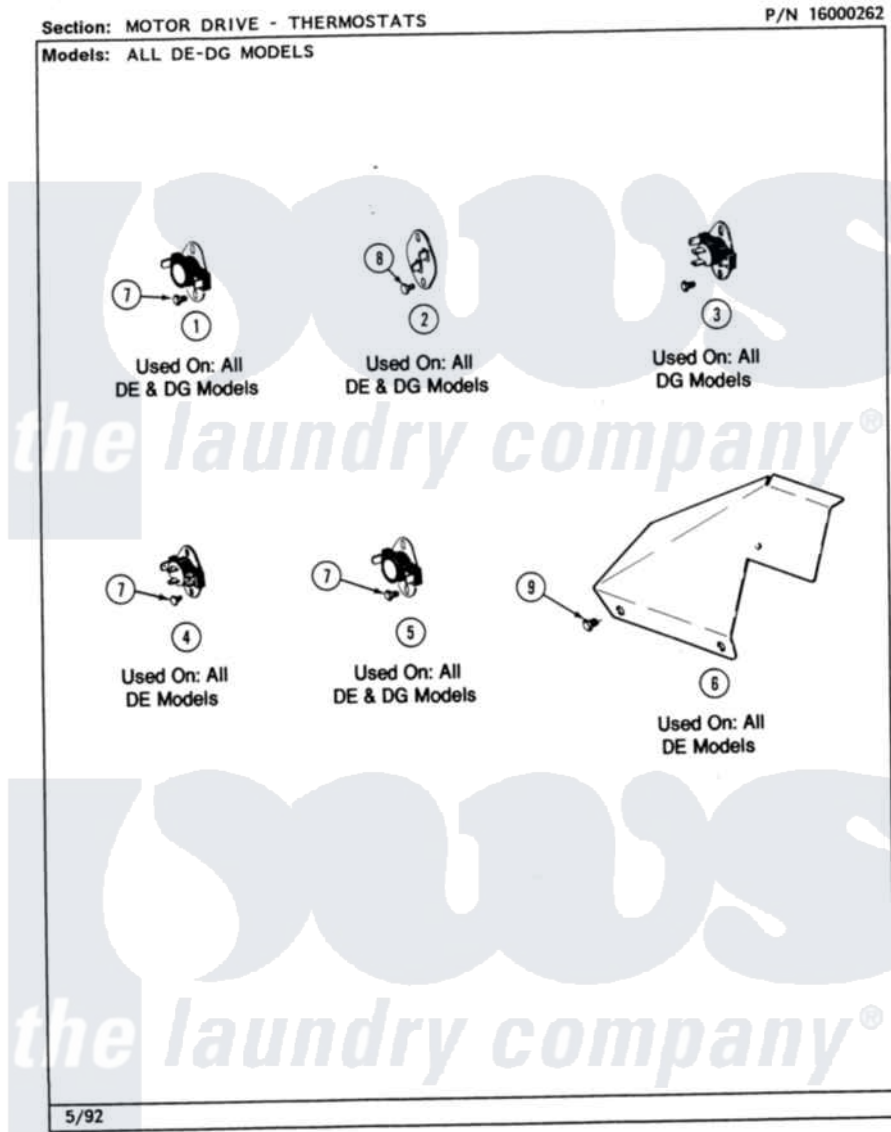

Maytag MDE26DAADL 09 - MOTOR DRIVE-THERMOSTATS

20

Maytag [Commercial Maytag MDE26DAADL Dryer Parts](#) Parts Diagram 09 - MOTOR DRIVE-THERMOSTATS
 Click on the part number to view part

Item	Original Part Number	Replaced By	Status	Part Description
001	303392			Thermostat, Cycling
002	306604			Cut-Off, Thermal Part Not Used
003	W10124350		Not Available	NOT REQUIRED PART OR SEE NOTE
004	306967			Thermostat, Multi-Temp Part Not Used Mde26ct-MN Only
005	308211			Thermostat, Cool Down
006	315122		Not Available	COVER, THERMOSTAT PART NOT USED (MDE ONLY)
007	211294	90767		Screw, 8A X 3/8 HeX Washer Head Tapping
008	NLA		Not Available	SCREW, THERMAL CUT-OFF
009	Y310632	1163839		Screw