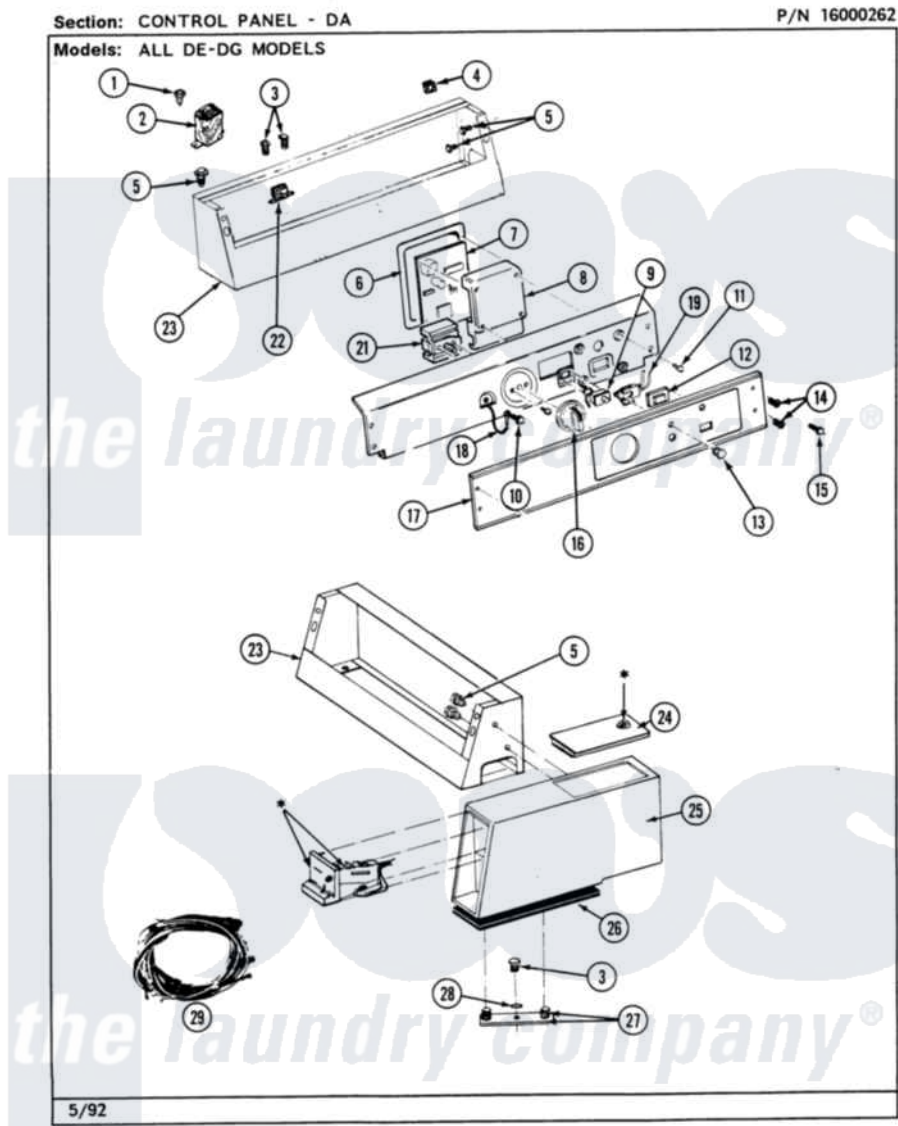

Maytag MDE26DAADW 01 - CONTROL PANEL

2

Maytag [Commercial Maytag MDE26DAADW Dryer Parts](#) Parts Diagram 01 - CONTROL PANEL
 Click on the part number to view part

Item	Original Part Number	Replaced By	Status	Part Description
001	Y251119	3177991		Screw
002	208048			Relay, Heater Motor
"	NLA		Not Available	RELAY
003	211294	90767		Screw, 8A X 3/8 HeX Washer Head Tapping
004	215003			Fastener, Panel And Bracket
005	212276	W10116760		Screw
006	NLA		Not Available	COVER, CIRCUIT BOARD
007	NLA		Not Available	CONTROL BOARD ASSY.
008	NLA		Not Available	ENCLOSURE, CIRCUIT BOARD
009	NLA		Not Available	SWITCH, START
010	Y313588	488234		Screw 8-32 X 1/4
011	312956			Screw-Igniter And Clip Mount
012	NLA		Not Available	WINDOW, DATA
013	215564			Lens, Indicator Light
014	215506			Screw, Control Panel Overlay

015	NLA		Not Available	LENS, LIGHT GREEN
016	306938			Knob, Selector Switch
017	NLA		Not Available	PANEL, CONTROL
018	205810			Wire, Ground
019	204075		Not Available	PILOT LAMP (DG MODELS ONLY)
020	315343	31-5343		Parts Manual
"	NLA		Not Available	(ALM)
021	307237	W10327105		Switch, Cycle Selection
022	NLA		Not Available	TRANSFORMER
023	NLA		Not Available	CONTROL COVER ASSY. (WHT)
024	203188		Not Available	TIMER ACCESS DOOR (WHT)
"	203188L		Not Available	ACCESS DOOR-ALMOND
"	203188M		Not Available	ACCESS DOOR-HARVEST WHEAT
025	207940	22001407		Case, Coin Slide
"	207940L	22001408		(ALM)
"	NLA		Not Available	(HVST WHEAT)
026	214660			Gasket, Control Center
027	NLA		Not Available	MTG. STRAP---NA
028	910309			Washer, Mounting Strap
029	208045			Harness, Wire Sensor Switch To Circuit Brd
"	NLA		Not Available	HARNESS,WIRE MAIN