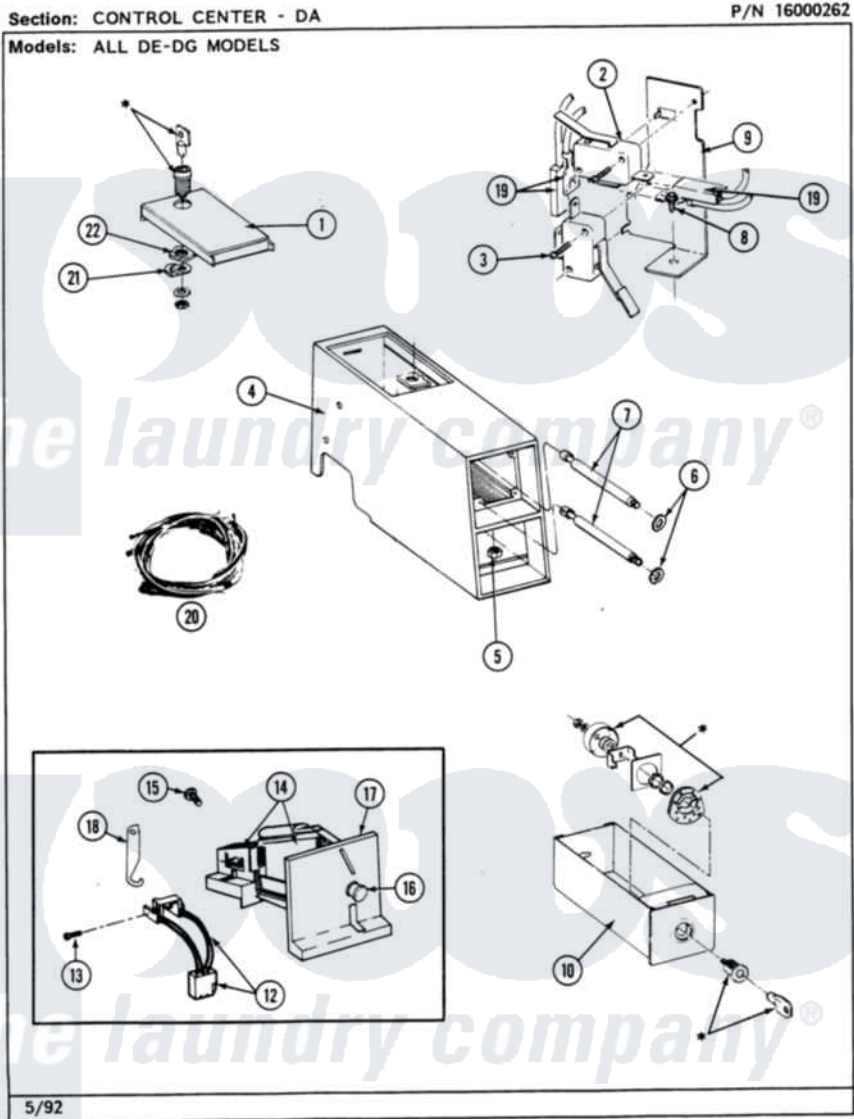

Maytag MDE26DAADW 02 - CONTROL CENTER

4

Maytag [Commercial Maytag MDE26DAADW Dryer Parts](#) Parts Diagram 02 - CONTROL CENTER
 Click on the part number to view part

Item	Original Part Number	Replaced By	Status	Part Description
001	203188		Not Available	TIMER ACCESS DOOR (WHT)
"	203188L		Not Available	ACCESS DOOR-ALMOND
"	203188M		Not Available	ACCESS DOOR-HARVEST WHEAT
002	208042			Switch, Sensor
003	912012	3400409		Screw
004	207940	22001407		Case, Coin Slide
"	207940L	22001408		(ALM)
"	NLA		Not Available	(HVST WHEAT)
005	Y052740	62739		Nut, Lock
006	910181			Lockwasher, Terminal Block
007	213035			Bolt, Locking
008	NLA		Not Available	SCREW, SENSOR SWITCH BKT
009	NLA		Not Available	BRACKET, SENSOR SWITCH
010	207912	208884		Coin Box K

"	207912L	208884	Coin Box K
"	NLA		Not Available (HVST WHEAT)
011	NLA		Not Available COIN DROP ASSY.(25-CANADA)
012	206799		Optic Switch Assembly
013	314665		Screw, Switch Assembly
014	207949		Rejector, Coin
015	NLA		Not Available SCREW, COIN DROP ASSY.
016	216009		BUTTON, RETURN
017	216010	Y208306	Kit- Mtg C
018	216011		Spring, Return Button
019	208045		Harness, Wire Sensor Switch To Circuit Brd
020	NLA		Not Available HARNESS, WIRE
021	213750	W10133266	Cam-Lock
022	212328	W10139762	Hex Nut, 3/4-27