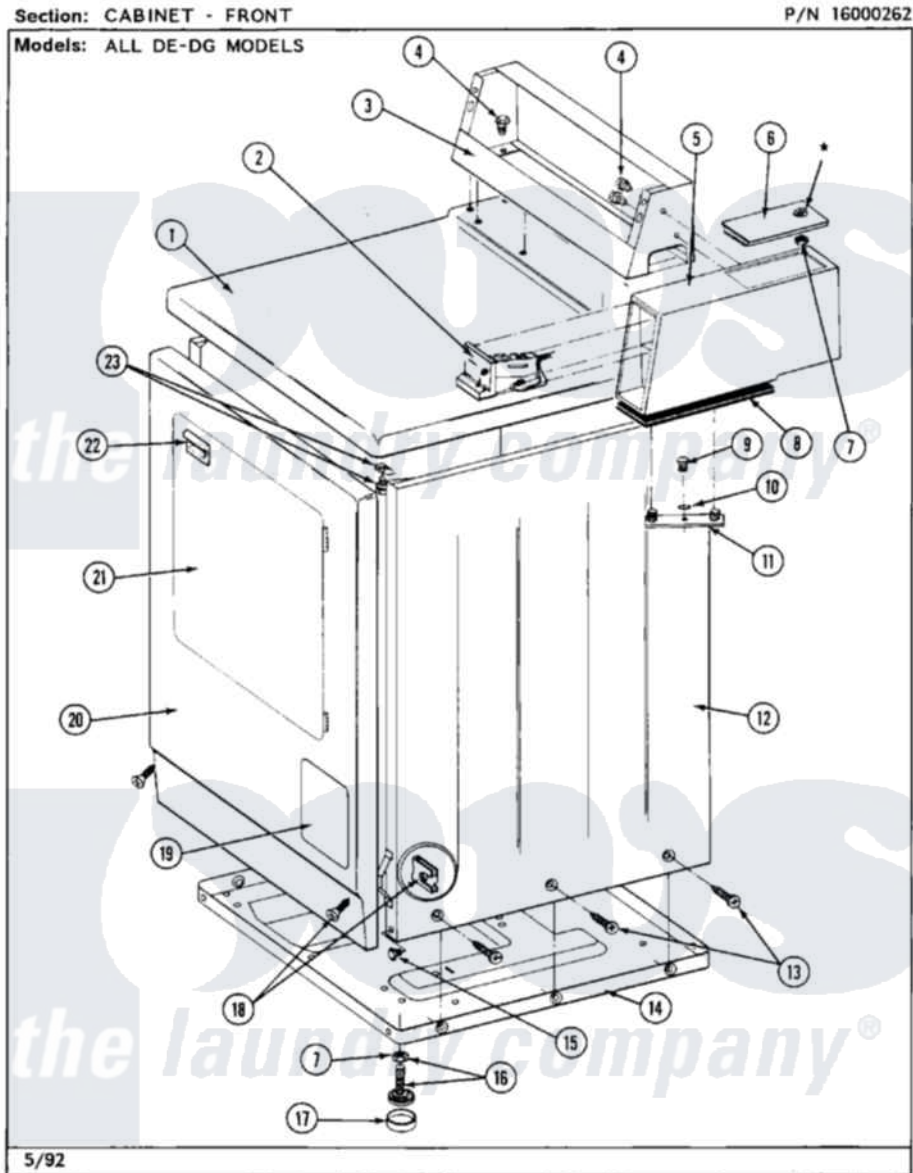

Maytag MDE26DAADW 03 - CABINET-FRONT

6

Maytag [Commercial Maytag MDE26DAADW Dryer Parts](#) Parts Diagram 03 - CABINET-FRONT
Click on the part number to view part

Item	Original Part Number	Replaced By	Status	Part Description
001	307105		Not Available	COVER, TOP ASSY. (WHT)
"	NLA		Not Available	(ALM)
002	NLA		Not Available	COIN DROP ASSY.
003	NLA		Not Available	CONTROL COVER (WHT)
004	212276	W10116760		Screw
005	207940	22001407		Case, Coin Slide
"	207940L	22001408		(ALM)
"	NLA		Not Available	(HVST WHEAT)
006	203188		Not Available	TIMER ACCESS DOOR (WHT)
"	203188L		Not Available	ACCESS DOOR-ALMOND
"	203188M		Not Available	ACCESS DOOR-HARVEST WHEAT
007	Y052740	62739		Nut, Lock
008	214660			Gasket, Control Center
009	211294	90767		Screw, 8A X 3/8 HeX Washer Head Tapping

010	910309		Washer, Mounting Strap
011	NLA	Not Available	MTG. STRAP---NA
012	NLA	Not Available	CABINET (WHT)
013	213007		Xfor Cabinet See Cabinet, Back
014	Y303361	Not Available	BASE ASSY. (UPPER & LOWER)
015	Y310632	1163839	Screw
016	Y305086		Adjustable Leg And Nut
017	Y314137		Foot, Rubber
018	204439		Screw And Fstner Assembly
019	NLA	Not Available	PART NOT USED
020	NLA	Not Available	FRONT PANEL ASSY. (WHT)
021	308061	Not Available	DOOR ASSY. COMPLETE (WHT)
"	NLA	Not Available	(ALM)
022	314946		Handle White
"	314972		Handle Door ALM
"	NLA	Not Available	(HVST WHEAT)
023	204445		Screw And Fastener Assembly