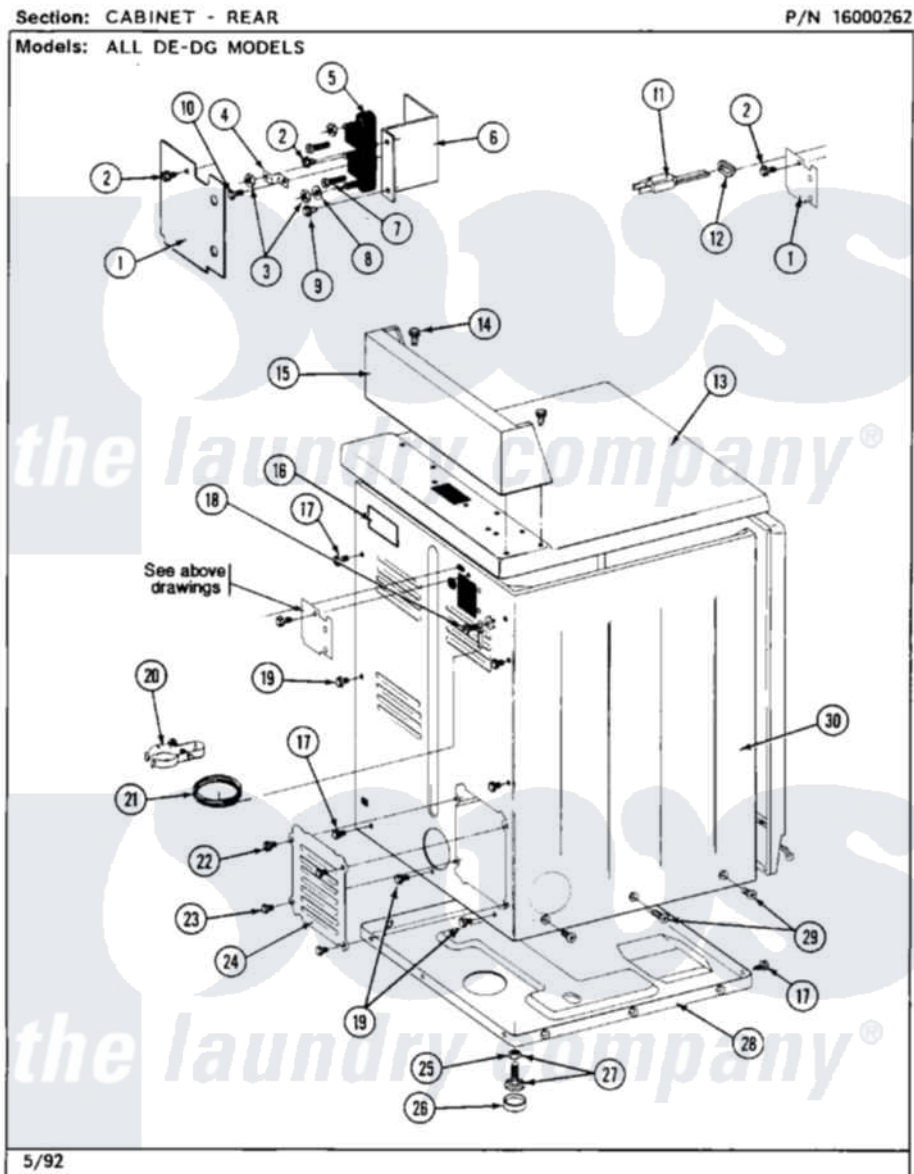

Maytag MDE26DAADW 04 - CABINET-REAR

8

Maytag [Commercial Maytag MDE26DAADW Dryer Parts](#) Parts Diagram 04 - CABINET-REAR
 Click on the part number to view part

Item	Original Part Number	Replaced By	Status	Part Description
001	Y312905		Not Available	COVER, TERMINAL
002	Y313561			Screw---NA
003	311484	112432		Nut
004	Y312184			Strap, Grounding
005	400008			Block, Terminal
006	Y312904			Bracket, Terminal Block
007	Y312209	W10001200		Screw
008	Y311270			Washer, Terminal Block
009	Y310632	1163839		Screw
010	Y311423	489483		Screw 10-32 X 1/2
011	W10124350		Not Available	NOT REQUIRED PART OR SEE NOTE
012	W10124350		Not Available	NOT REQUIRED PART OR SEE NOTE
013	307105		Not Available	COVER, TOP ASSY. (WHT)
"	NLA		Not Available	(ALM)
014	212276	W10116760		Screw

015	307105		Not Available	COVER, TOP ASSY. (WHT)
"	NLA		Not Available	(ALM)
016	214519			LABEL, ELECTRICAL INSTR. PART NOT USED-GAS MODELS ONLY
017	Y313561			Screw---NA
018	NLA		Not Available	SCREW & WASHER ASSY.
019	Y310632	1163839		Screw
020	301548			Clamp, Ground Wire
021	311155			Ground Wire And Clamp
022	Y313559			Screw
023	211294	90767		Screw, 8A X 3/8 HeX Washer Head Tapping
024	Y312951		Not Available	ACCESS COVER, BACK
025	Y052740	62739		Nut, Lock
026	Y314137			Foot, Rubber
027	Y305086			Adjustable Leg And Nut
028	Y303361		Not Available	BASE ASSY. (UPPER & LOWER)
029	213007			Xfor Cabinet See Cabinet, Back
030	NLA		Not Available	CABINET (WHT)