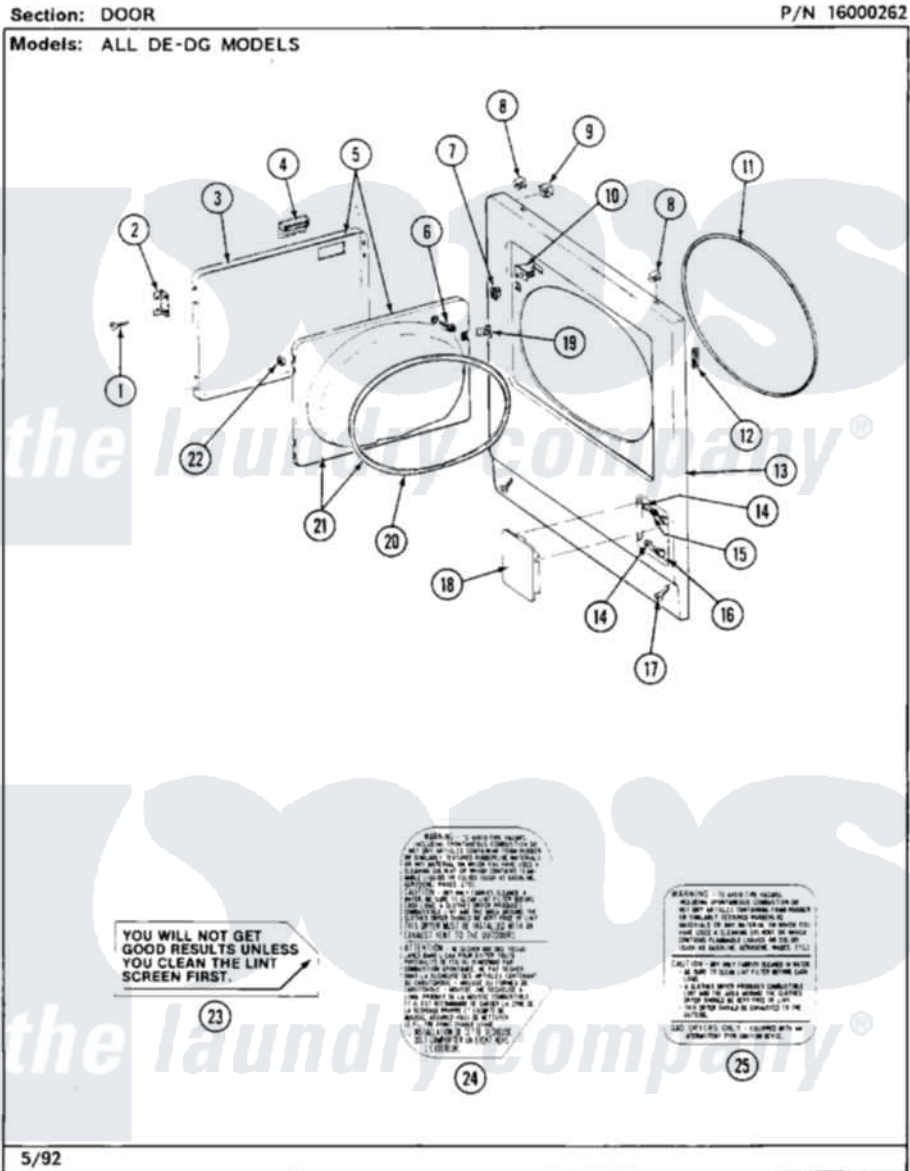

Maytag MDE26DAADW 05 - DOOR

10

Maytag Commercial Maytag MDE26DAADW Dryer Parts Parts Diagram 05 - DOOR

Click on the part number to view part

Item	Original Part Number	Replaced By	Status	Part Description
001	Y314062			Screw, Door Hinge And Panel
002	307099	33001230		Hinge, Door
003	314966			Panel, Outer
"	NLA		Not Available	(ALM)
004	314946			Handle White
"	314972			Handle Door ALM
"	NLA		Not Available	(HVST WHEAT)
005	NLA		Not Available	(ALM)
"	Y307111		Not Available	DOOR ASSY. COMPLETE (WHT)
006	312960	489355		Screw, 8 X 1/2
007	306436			Door Latch Kit--W
008	212982	22001650		Fastener, Spring
009	Y310376			Clip, Door Switch Harness
010	Y305753	W10169313		Switch-Dor
011	314937			Seal, Front Panel
012	Y313907			Fastener, Twin

013	NLA		Not Available	PANEL, FRONT (WHT)
014	W10124350		Not Available	NOT REQUIRED PART OR SEE NOTE
015	W10124350		Not Available	NOT REQUIRED PART OR SEE NOTE
016	W10124350		Not Available	NOT REQUIRED PART OR SEE NOTE
017	W10124350		Not Available	NOT REQUIRED PART OR SEE NOTE
018	W10124350		Not Available	NOT REQUIRED PART OR SEE NOTE
019	314936	33001305		Strike, Door
020	314935	33001192		Seal, Door
021	307098		Not Available	DOOR, INNER (W/SEAL)
022	Y313910			Clip, Door Liner To Outer Panel
023	Y313340			LABEL, LINT SCREEN INSTRUCTION
024	314941		Not Available	LABEL, INSTRUCTION
025	NLA		Not Available	LABEL, INSTRUCTION (CANADA)