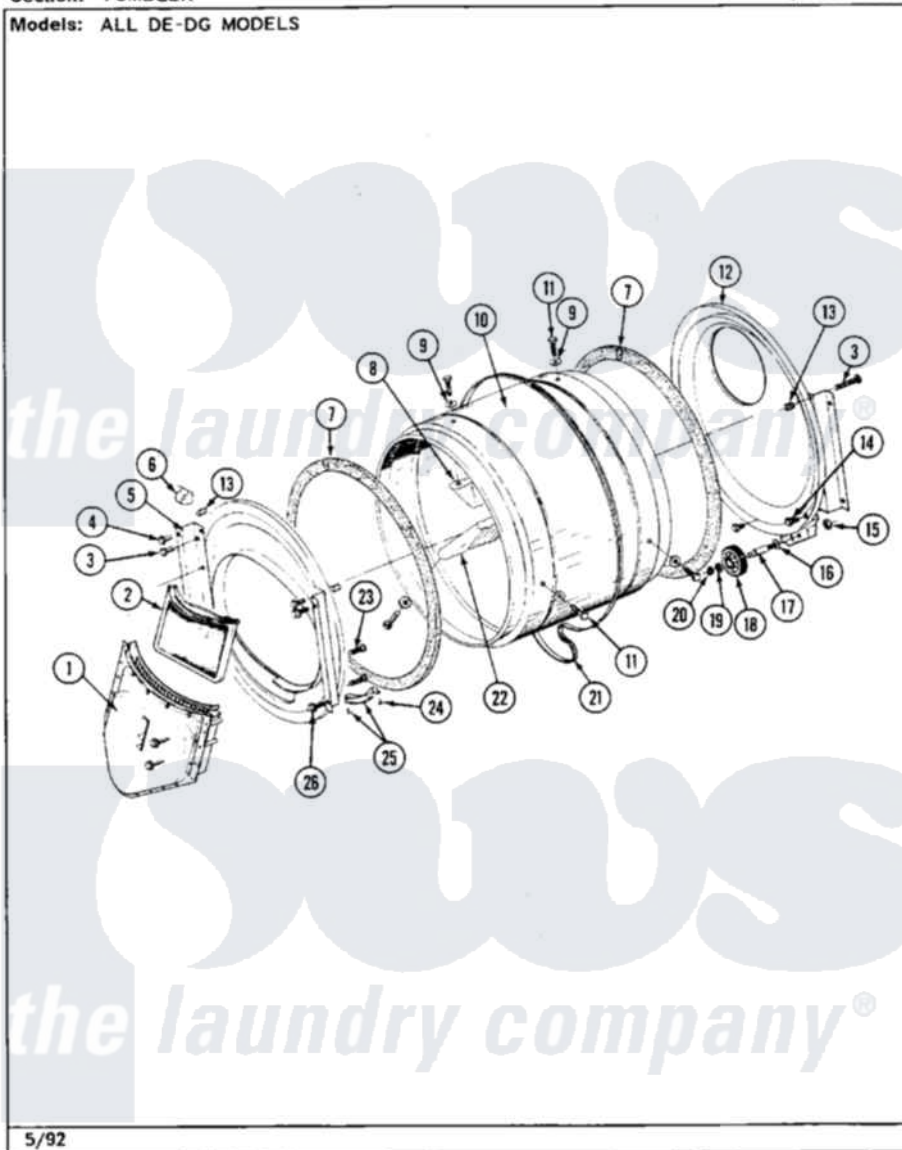

Maytag MDE26DAADW 06 - TUMBLER

Section: TUMBLER

P/N 16000262

Models: ALL DE-DG MODELS

5/92

12

Maytag [Commercial Maytag MDE26DAADW Dryer Parts](#) Parts Diagram 06 - TUMBLER

[Click on the part number to view part](#)

Item	Original Part Number	Replaced By	Status	Part Description
001	Y307112	33001016		Outlet Duct Assembly
002	307108	33002970		Lint Filte
003	NLA		Not Available	SCREW, TUMBLER SUPPORT
004	Y313561			Screw---NA
005	307109	33001179		Front, Tumbler
006	Y310376			Clip, Door Switch Harness
007	314820			Seal, Tumbler
008	314803	33001012		Baffle
009	314158			Washer, Baffle To Tumbler
010	306663		Not Available	TUMBLER W/BAFFLES
"	314802		Not Available	TUMBLER W/OUT BAFFLES
011	Y310759			Screw, Tumbler Baffles
012	Y307114	33001178		Back, Tumbler
"	Y308544	33001178		Back, Tumbler
013	NLA		Not Available	COVER, THREAD
				Screw, 2A X 2/8 Hex Washer

014	211294	90767	Screw, 0A X 3/8 Hex Washer Head Tapping
015	312538	33001443	Nut, Hex
016	Y313347	312535	Washer, Vault Mounting Brk.
017	Y312948	6-3129480	Shaft- Tumbler
018	Y303373	12001541	Drum Roller/Washer Assembly--W
019	312535		Washer, Vault Mounting Brk.
020	410233	9703438	Ring-Retrn
021	Y312959		Poly "V" Belt For Tumbler
022	314804	33001004	Baffle, Tall
023	Y314110	33002917	Screw, No.10-16
024	210720		Rivet, Bearing To Tumbler Frnt
025	306508		Tumbler Bearing Kit ----W
026	Y310632	1163839	Screw