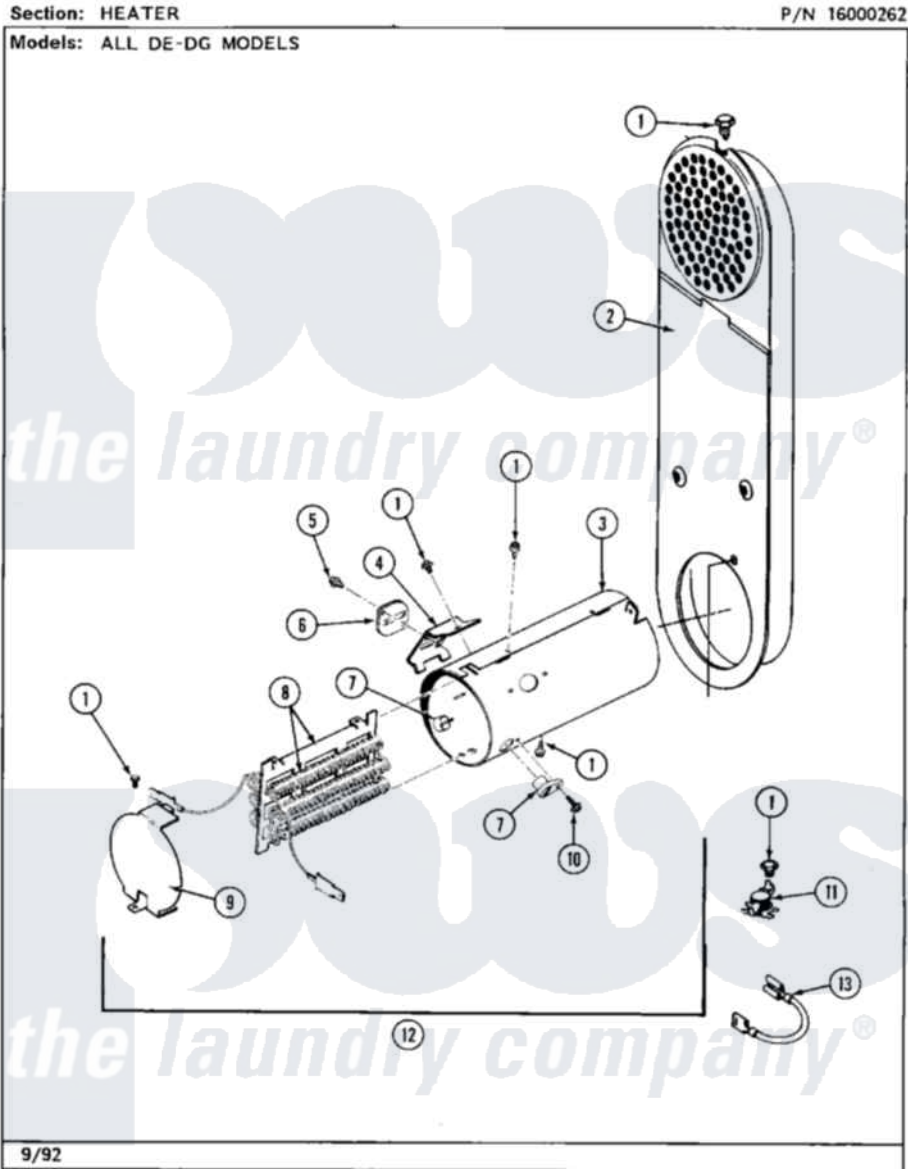

Maytag MDE26DAADW 07 - HEATER

14

Maytag [Commercial Maytag MDE26DAADW Dryer Parts](#) Parts Diagram 07 - HEATER
 Click on the part number to view part

Item	Original Part Number	Replaced By	Status	Part Description
001	211294	90767		Screw, 8A X 3/8 HeX Washer Head Tapping
002	NLA		Not Available	INLET DUCT ASSY.
003	314995			Enclosure, Heater
004	315346			Bracket, Thermal Fuse
005	NLA		Not Available	SCREW, THERMAL FUSE
006	307473			Fuse, Thermal
007	314998			Insulator, Terminal
008	307184	Y308612		Heater Sub-Assembly
009	314999			Shield, Radiant
010	NLA		Not Available	SCREW, TERMINAL INSULATOR
011	303396			Thermostat, Hi-Limit
"	308217			Thermostat, Hi-Limit
012	307178			Heater Assembly