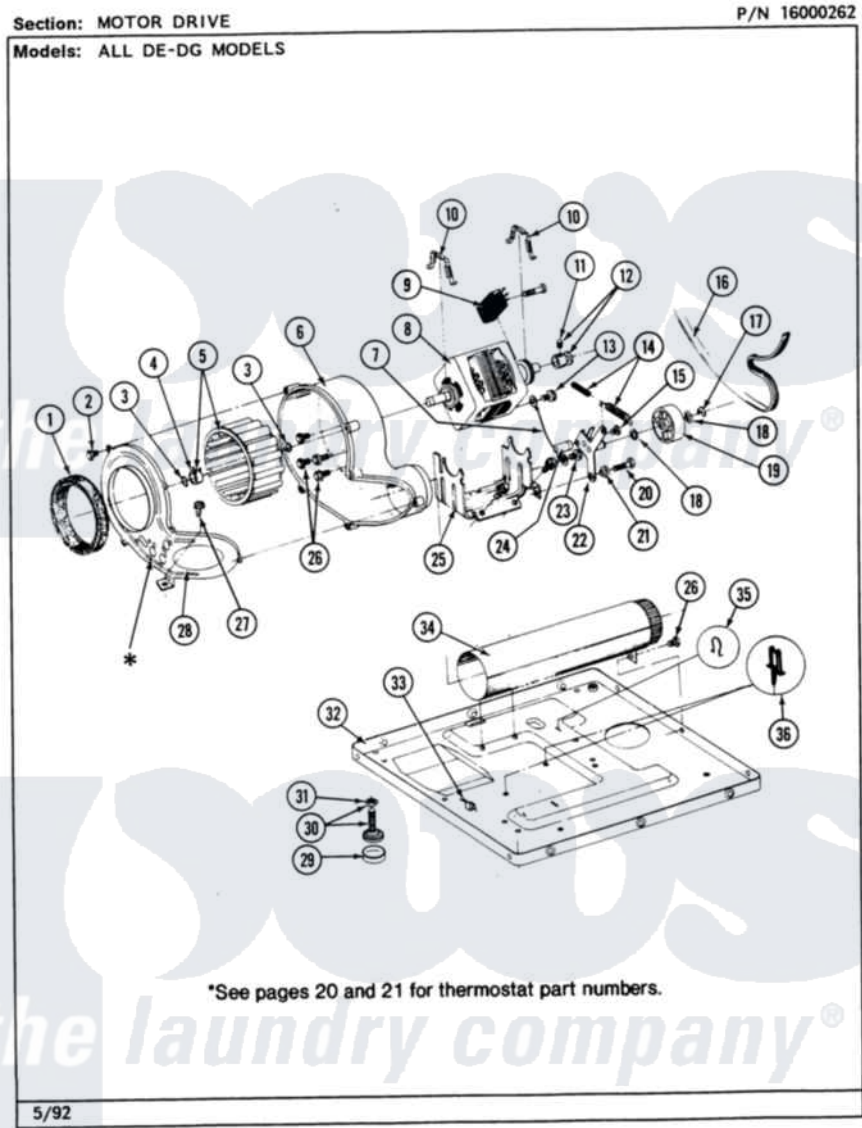

# Maytag MDE26DAADW 08 - MOTOR DRIVE

Maytag Commercial Maytag MDE26DAADW Dryer Parts Parts Diagram 08 - MOTOR DRIVE  
 Click on the part number to view part

Item	Original Part Number	Replaced By	Status	Part Description
001	<a href="#">Y312901</a>			Seal, Housing Cover
002	Y312961	<a href="#">W10116751</a>		Screw
003	410233	<a href="#">9703438</a>		Ring-Retrn
004	<a href="#">312967</a>			Clamp, Blower Housing
005	<a href="#">Y303836</a>			Blower Wheel Assembly And Clamp
006	<a href="#">Y312893</a>			Housing, Blower
007	<a href="#">901220</a>			Ground Wire
008	<a href="#">Y303358</a>	<a href="#">W10410999</a>		Motor-Drive
009	306207		Not Available	(PROD. No.303358-8 & No.303358-9)
"	NLA		Not Available	SWITCH, EXTERNAL START
"	Y303877		Not Available	SWITCH, MOTOR EXTERNAL START No.303358-2, No.303358-4, 303358-7
"	<a href="#">Y303879</a>			Switch, Motor External Start
010	<a href="#">Y015825</a>			Clip, Motor To Motor Support
011	<a href="#">Y053241</a>			Set Screw, Motor Pulley