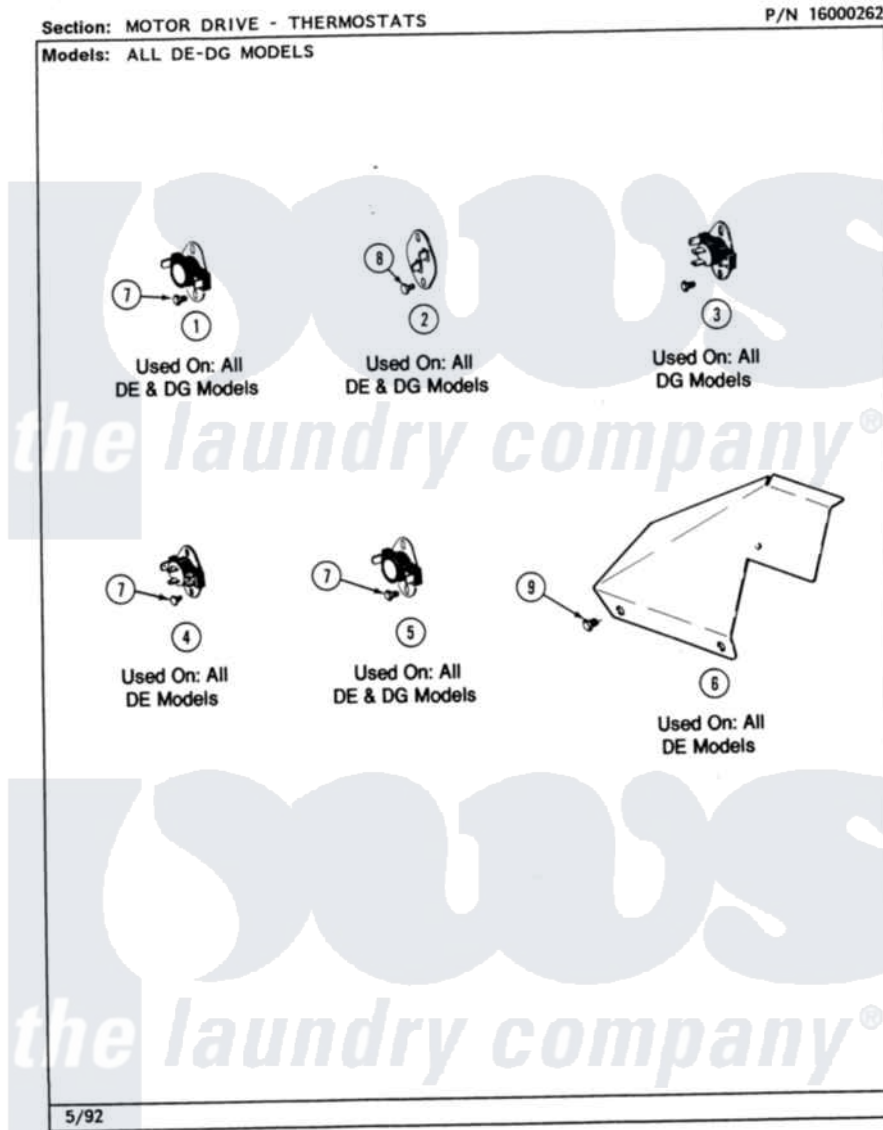

Maytag MDE26DAADW 09 - MOTOR DRIVE-THERMOSTATS

20

Maytag [Commercial Maytag MDE26DAADW Dryer Parts](#) Parts Diagram 09 - MOTOR DRIVE-THERMOSTATS
 Click on the part number to view part

Item	Original Part Number	Replaced By	Status	Part Description
001	303392			Thermostat, Cycling
002	306604			Cut-Off, Thermal Part Not Used
003	W10124350		Not Available	NOT REQUIRED PART OR SEE NOTE
004	306967			Thermostat, Multi-Temp Part Not Used Mde26ct-MN Only
005	308211			Thermostat, Cool Down
006	315122		Not Available	COVER, THERMOSTAT PART NOT USED (MDE ONLY)
007	211294	90767		Screw, 8A X 3/8 HeX Washer Head Tapping
008	NLA		Not Available	SCREW, THERMAL CUT-OFF
009	Y310632	1163839		Screw