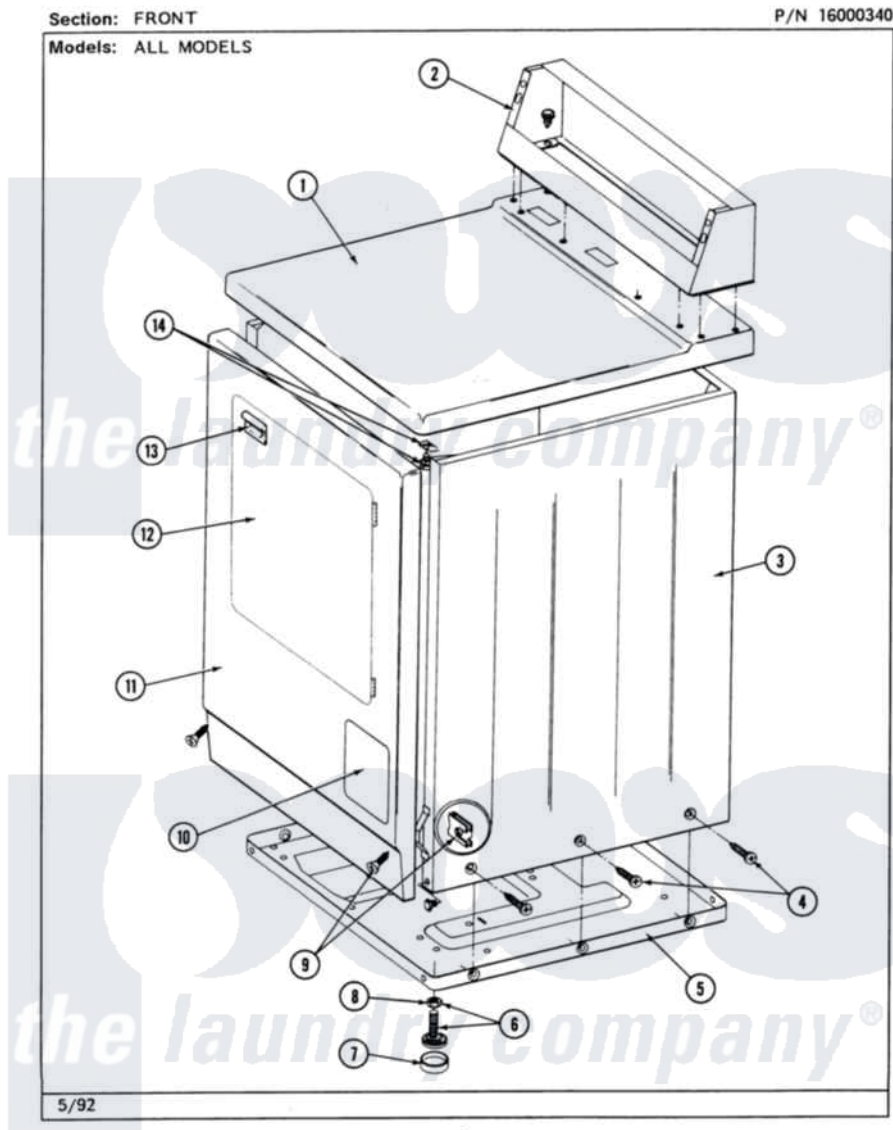

Maytag MDE26MNACG 01 - FRONT

2

Maytag [Commercial Maytag MDE26MNACG Dryer Parts](#) Parts Diagram 01 - FRONT
Click on the part number to view part

Item	Original Part Number	Replaced By	Status	Part Description
001	307104			Top Cover Assembly
"	NLA		Not Available	(ALM)
002	212276	W10116760		Screw
"	NLA		Not Available	CONSOLE (WHT)
003	NLA		Not Available	CABINET (WHT)
"	Y310632	1163839		Screw
004	213007			Xfor Cabinet See Cabinet, Back
005	Y303361		Not Available	BASE ASSY. (UPPER & LOWER)
006	Y305086			Adjustable Leg And Nut
007	Y314137			Foot, Rubber
008	Y052740	62739		Nut, Lock
009	204439			Screw And Fstner Assembly
010	302542		Not Available	PART NOT USED. (DG ONLY)
"	302542L		Not Available	PART NOT USED. (DG ONLY)
"	302542M		Not Available	ACCESS DOOR-HARVEST

		Not Available	WHEAT
"	NLA	Not Available	ACCESS DOOR (WHT)
011	NLA	Not Available	FRONT PANEL ASSY. (WHT)
012	308061	Not Available	DOOR ASSY. COMPLETE (WHT)
"	NLA	Not Available	(ALM)
013	314946		Handle White
"	314972		Handle Door ALM
"	NLA	Not Available	(H. WHEAT)
014	204445		Screw And Fastener Assembly