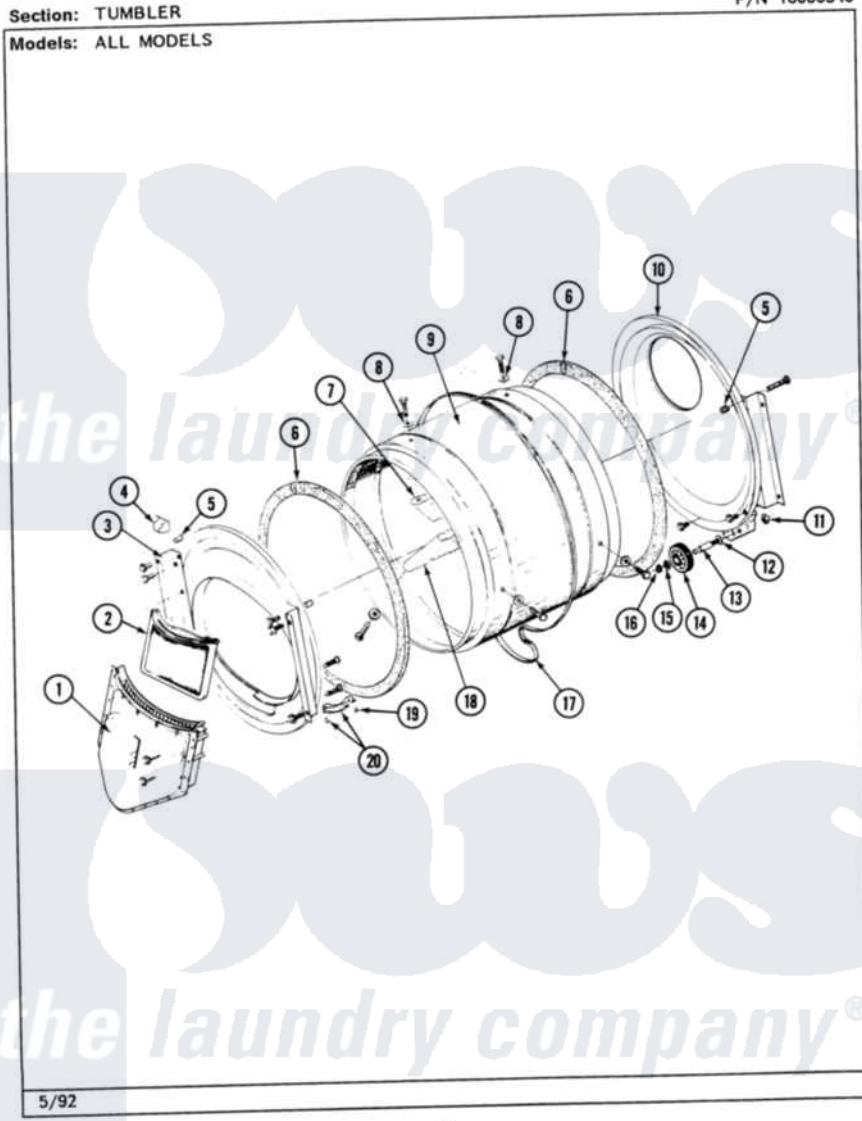

# Maytag MDE26MNACG 05 - TUMBLER

P/N 16000340

26

Maytag [Commercial Maytag MDE26MNACG Dryer Parts](#) Parts Diagram 05 - TUMBLER  
Click on the part number to view part

Item	Original Part Number	Replaced By	Status	Part Description
001	Y307112	<a href="#">33001016</a>		Outlet Duct Assembly
"	Y314110	<a href="#">33002917</a>		Screw, No.10-16
002	307108	<a href="#">33002970</a>		Lint Filte
003	307109	<a href="#">33001179</a>		Front, Tumbler
"	<a href="#">Y313561</a>			Screw---NA
"	NLA		Not Available	SCREW
"	Y310632	<a href="#">1163839</a>		Screw
004	<a href="#">Y310376</a>			Clip, Door Switch Harness
005	NLA		Not Available	COVER, THREAD
006	<a href="#">314820</a>			Seal, Tumbler
007	314803	<a href="#">33001012</a>		Baffle
"	<a href="#">Y310759</a>			Screw, Tumbler Baffles
008	<a href="#">314158</a>			Washer, Baffle To Tumbler
009	306663		Not Available	TUMBLER W/BAFFLES
"	314802		Not Available	TUMBLER W/OUT BAFFLES
010	<a href="#">211294</a>	<a href="#">90767</a>		Screw, 8A X 3/8 HeX Washer Head Tapping

"	Y307114	<a href="#">33001178</a>	Back, Tumbler
"	Y308544	<a href="#">33001178</a>	Back, Tumbler
011	312538	<a href="#">33001443</a>	Nut, Hex
012	Y313347	<a href="#">312535</a>	Washer, Vault Mounting Brk.
013	Y312948	<a href="#">6-3129480</a>	Shaft- Tumbler
014	Y303373	<a href="#">12001541</a>	Drum Roller/Washer Assembly--W
015	<a href="#">312535</a>		Washer, Vault Mounting Brk.
016	410233	<a href="#">9703438</a>	Ring-Retrn
017	<a href="#">Y312959</a>		Poly "V" Belt For Tumbler
018	314804	<a href="#">33001004</a>	Baffle, Tall
"	<a href="#">Y310759</a>		Screw, Tumbler Baffles
019	<a href="#">210720</a>		Rivet, Bearing To Tumbler Fmt
020	<a href="#">306508</a>		Tumbler Bearing Kit ---W